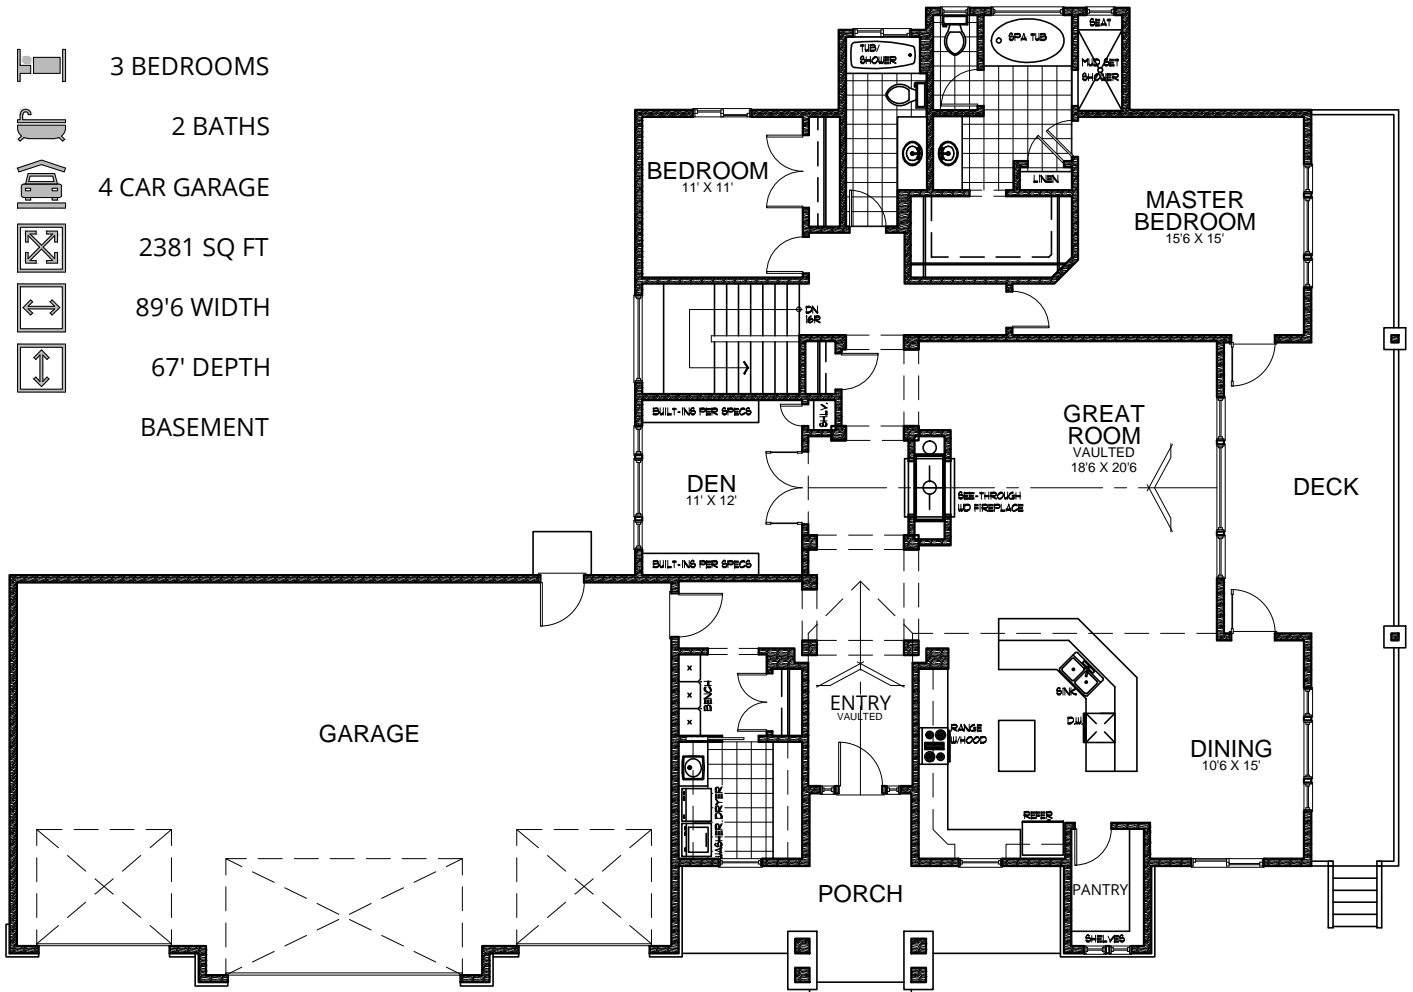

-  3 BEDROOMS
-  2 BATHS
-  4 CAR GARAGE
-  2381 SQ FT
-  89'6" WIDTH
-  67' DEPTH
-  BASEMENT

Main Floor  
2381 sq ft

2381-R