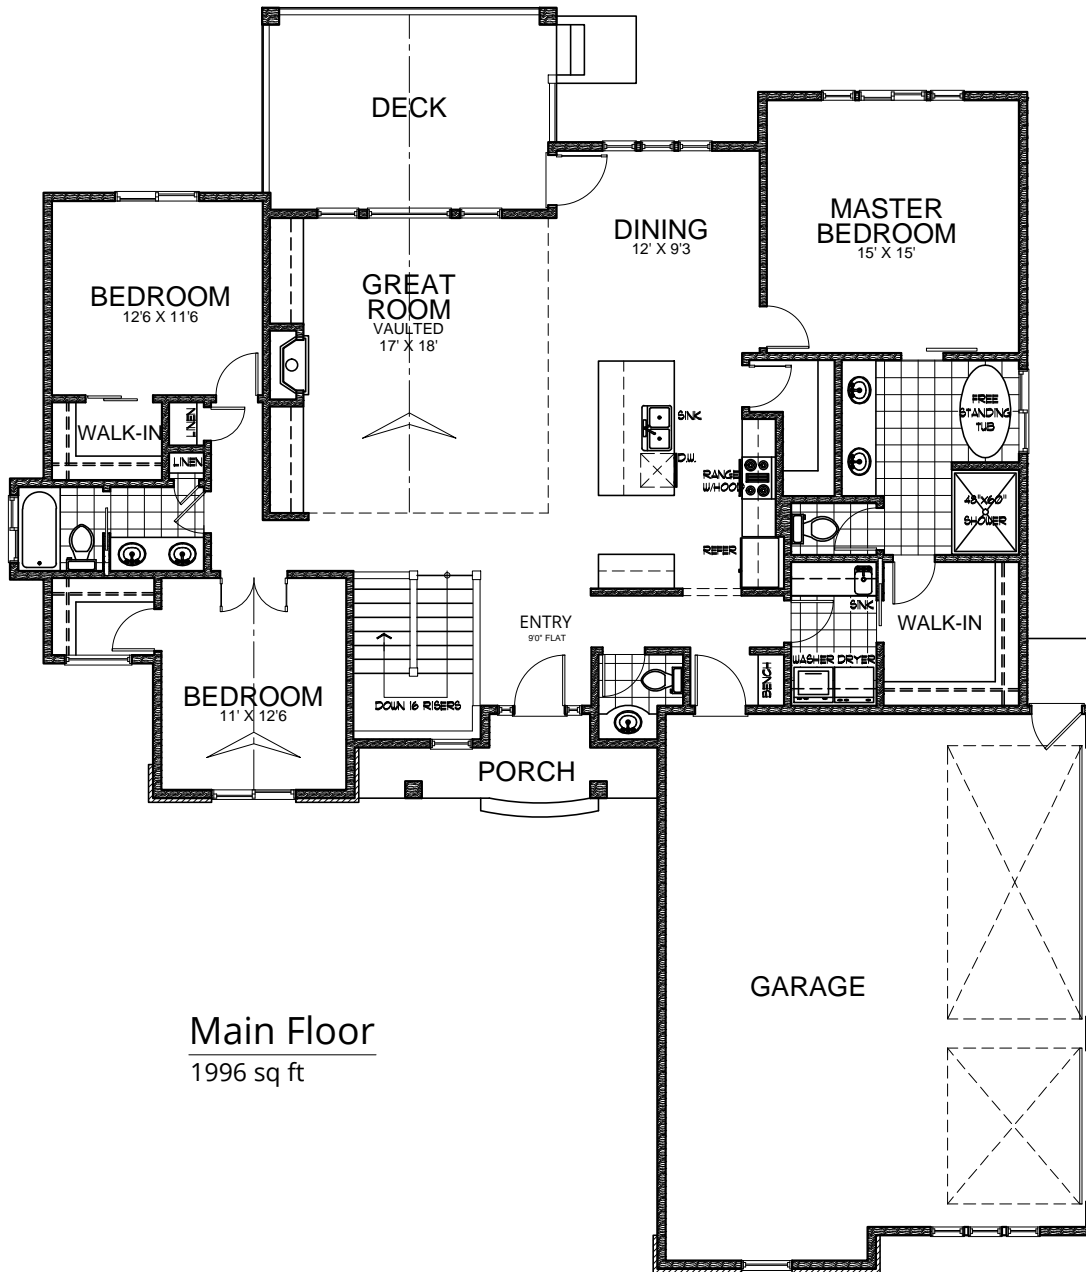

SPOKANE HOUSE PLANS

509.362.2214

.com

-  3 BEDROOMS
-  2.5 BATHS
-  3 CAR GARAGE
-  1996 SQ FT
-  64'6" WIDTH
-  70' DEPTH
- BASEMENT

1996-R