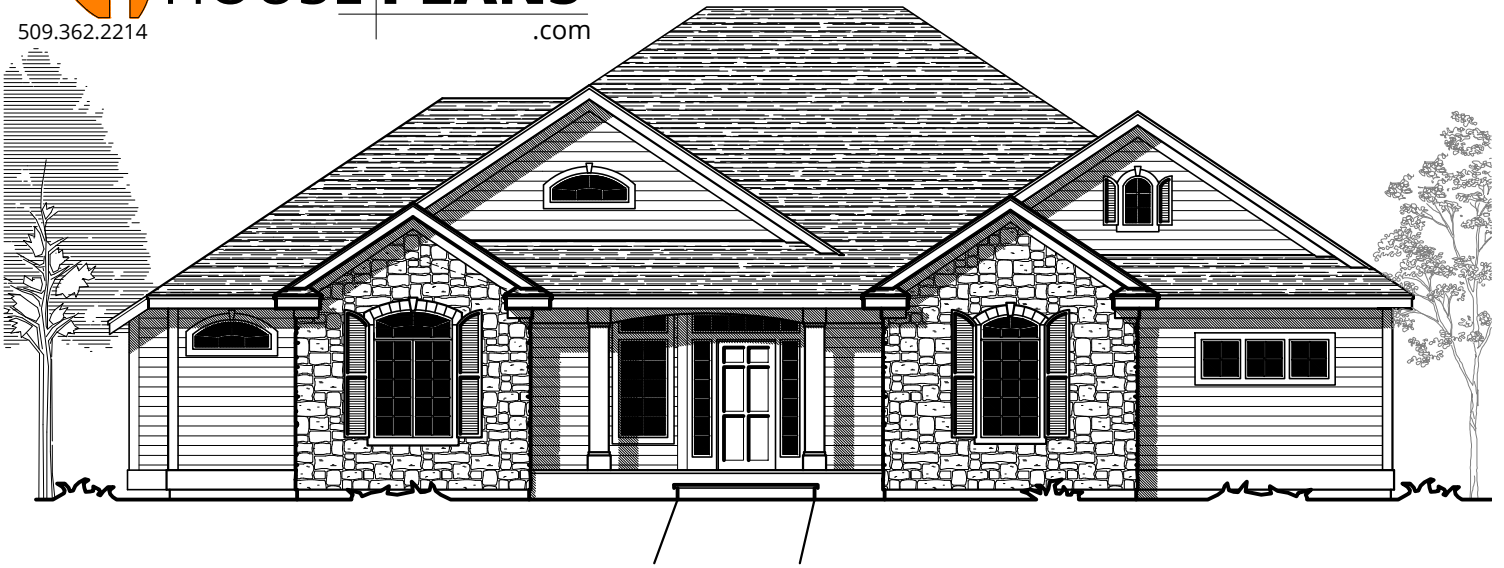

SPOKANE HOUSE PLANS

509.362.2214

.com

-  3 BEDROOMS
-  2.5 BATHS
-  3 CAR GARAGE
-  1996 SQ FT
-  64'6" WIDTH
-  70' DEPTH
- BASEMENT

1996-R