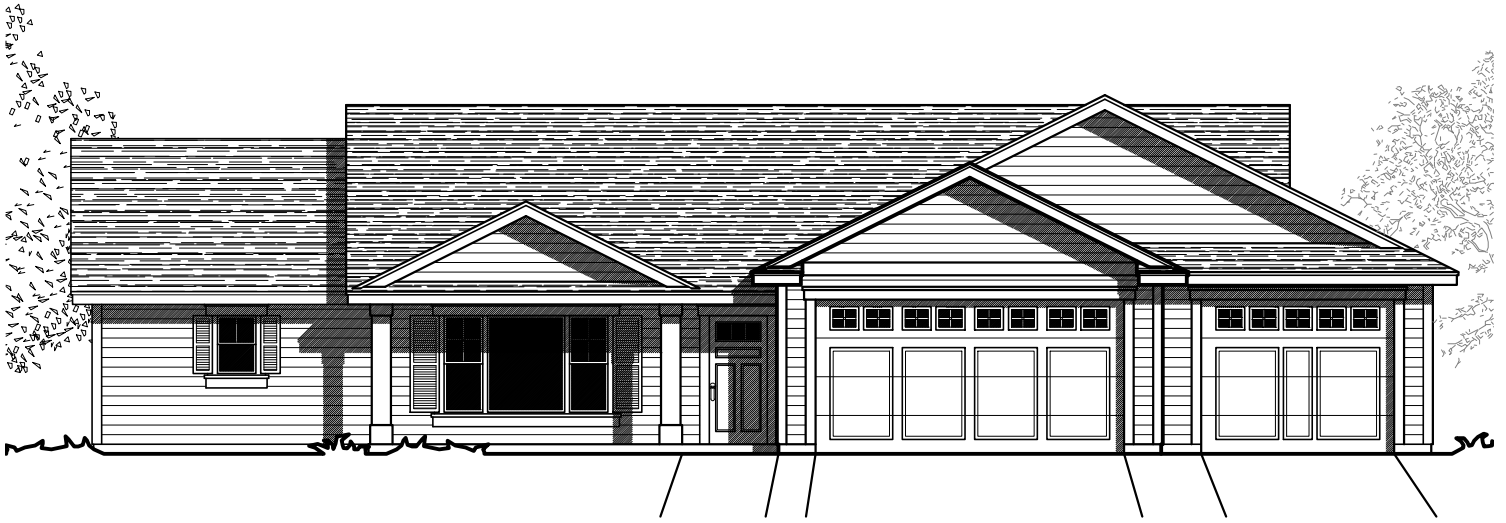

SPOKANE HOUSE PLANS

509.362.2214

.com

- 3 BEDROOMS
- 2 BATHS
- 3 CAR GARAGE
- 1719 SQ FT
- 69'6" WIDTH
- 51' DEPTH
- CRAWL SPACE

1719-Rc