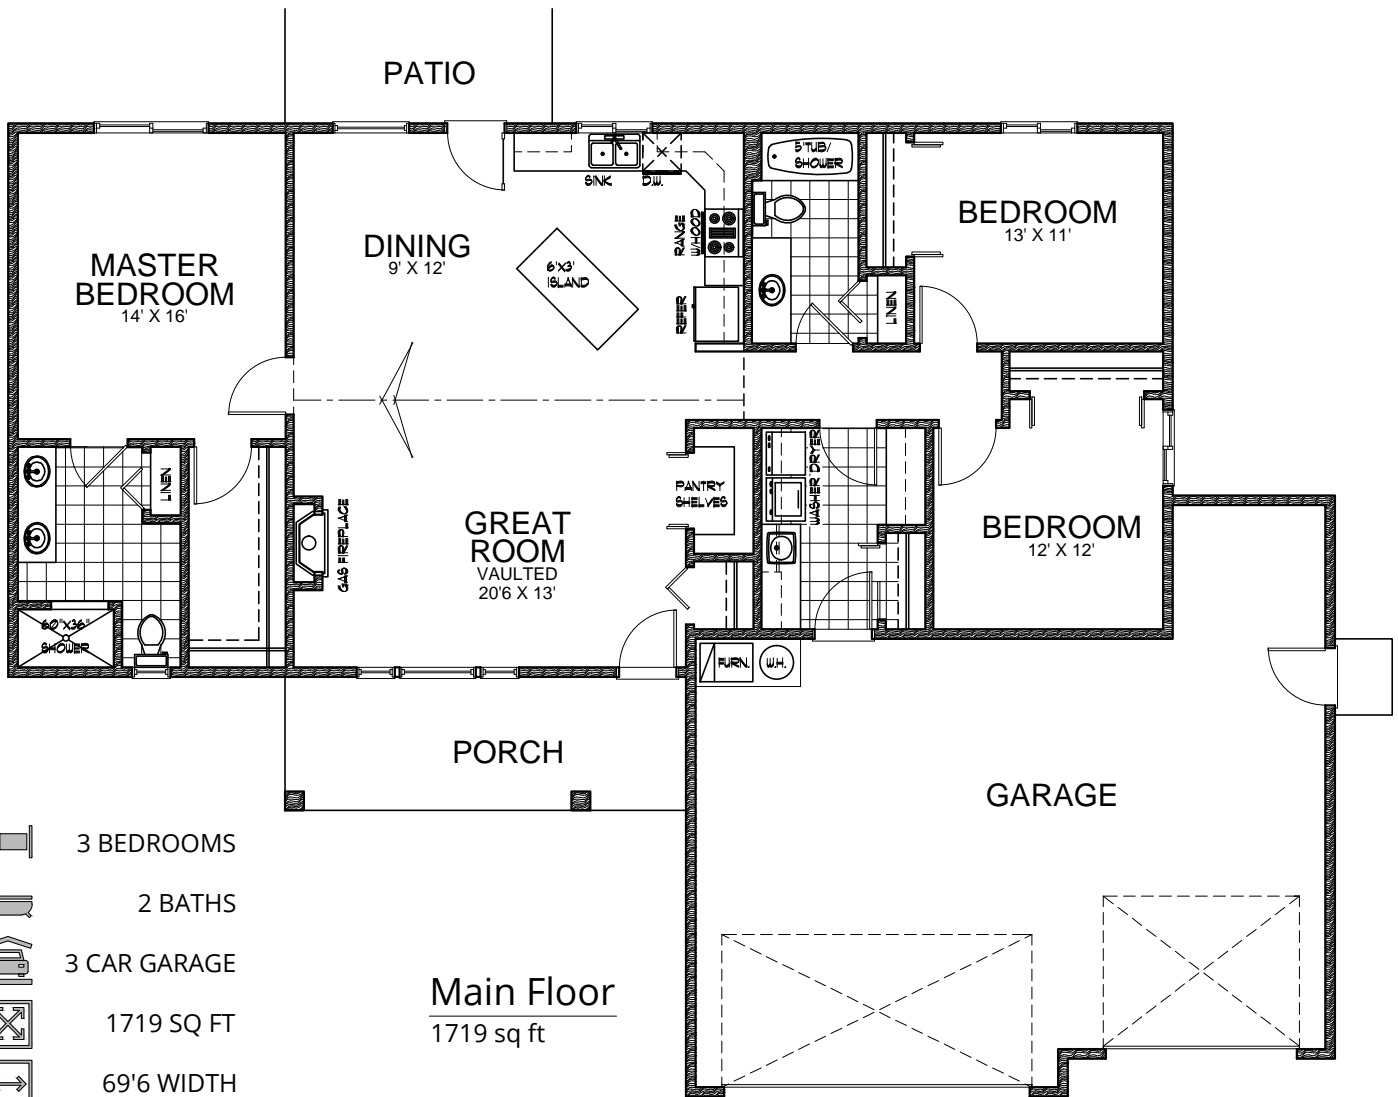

SPOKANE HOUSE PLANS

509.362.2214

.com

- 3 BEDROOMS
- 2 BATHS
- 3 CAR GARAGE
- 1719 SQ FT
- 69'6" WIDTH
- 51' DEPTH
- CRAWL SPACE

1719-Rc