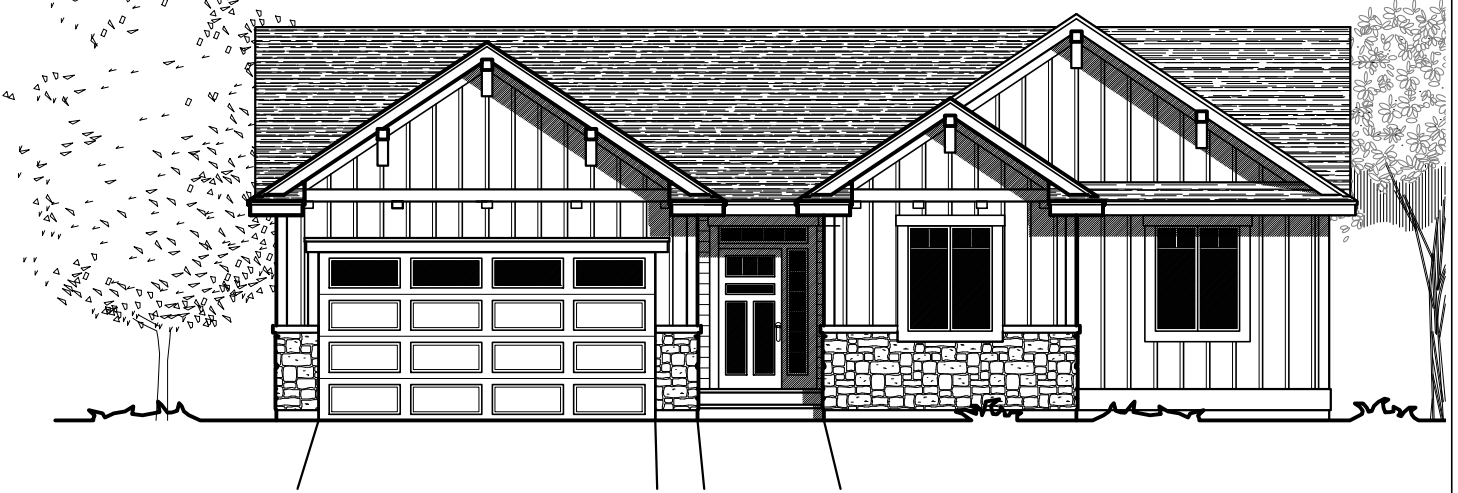

SPOKANE HOUSE PLANS

509.362.2214

.com

Main Floor
1600 sq ft

1600-R