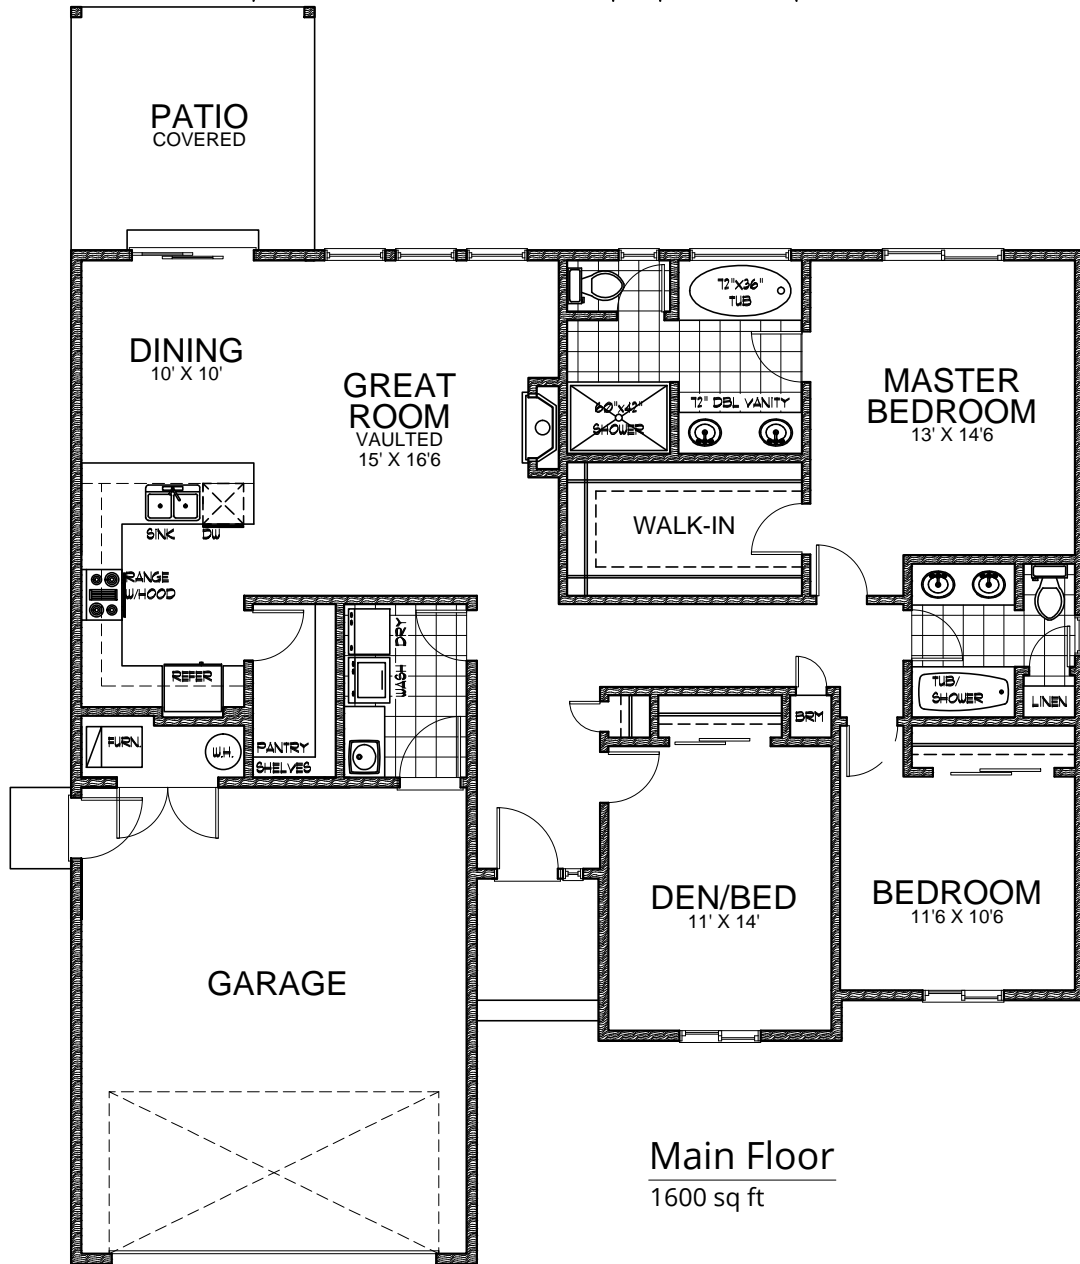

SPOKANE HOUSE PLANS

509.362.2214

.com

Main Floor
1600 sq ft

1600-R