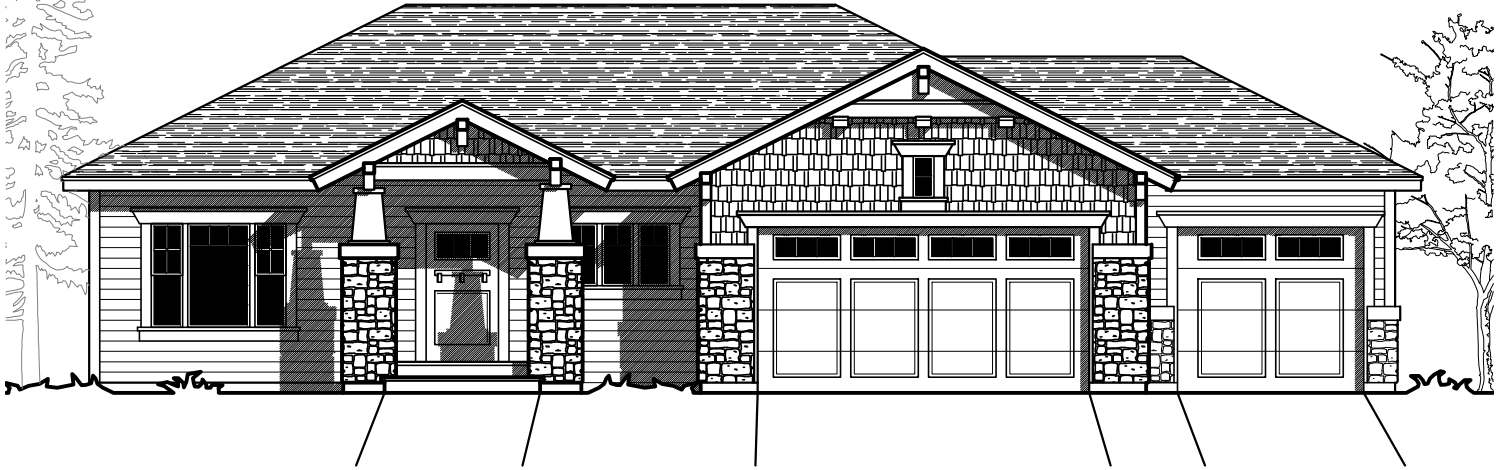

# SPOKANE HOUSE PLANS

509.362.2214

.com

-  3 BEDROOMS
-  2 BATHS
-  3 CAR GARAGE
-  1572 SQ FT
-  63' WIDTH
-  57' DEPTH
-  BASEMENT

**1572-R**