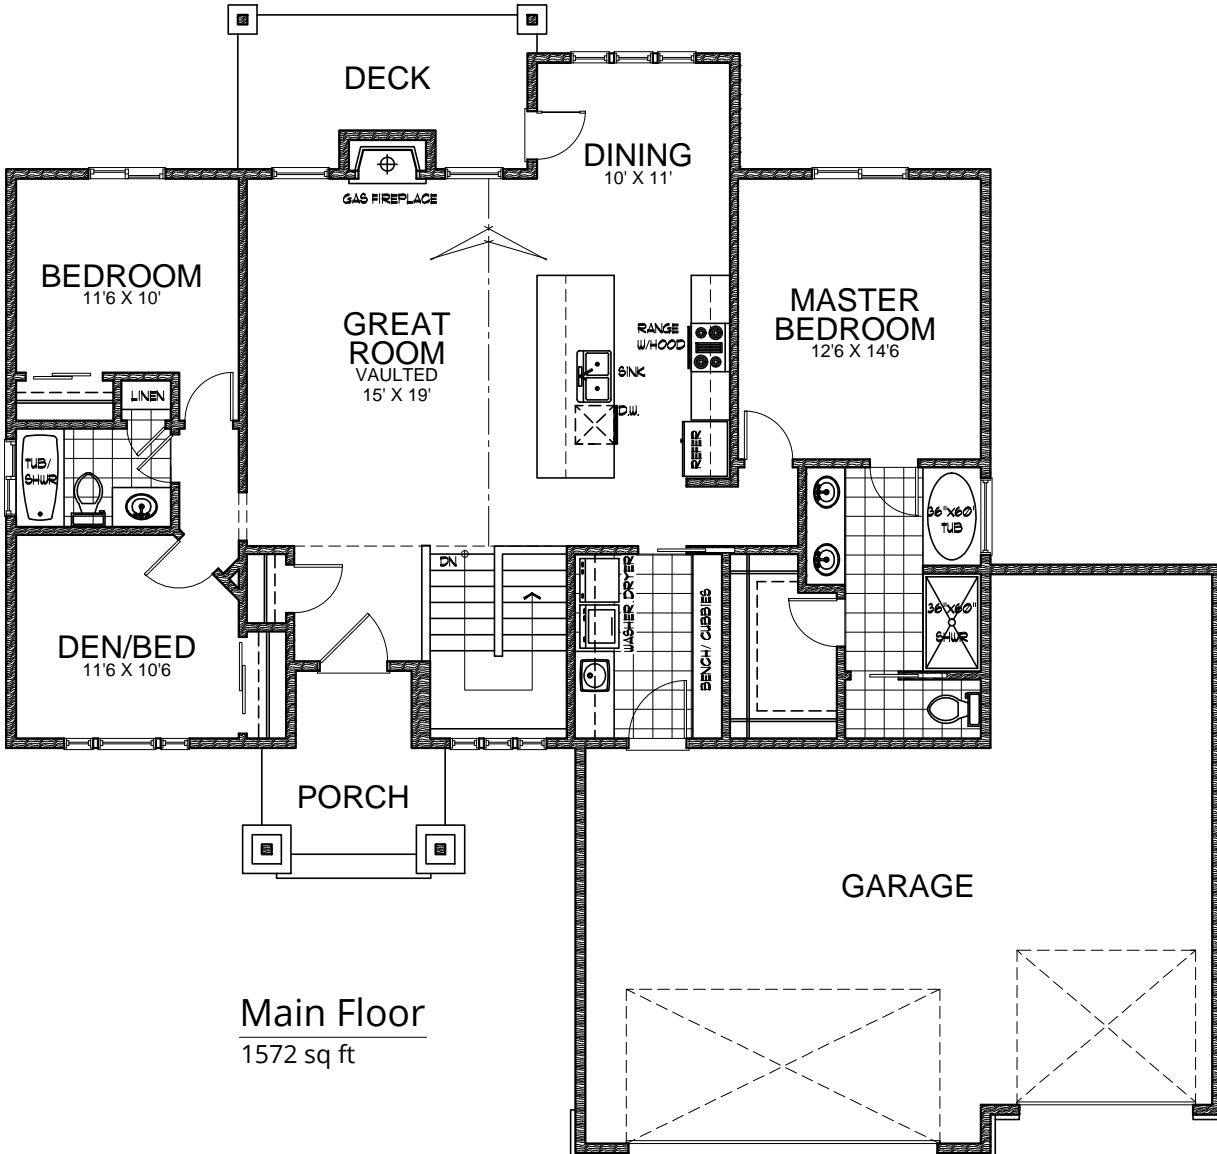

# SPOKANE HOUSE PLANS

509.362.2214

.com

-  3 BEDROOMS
-  2 BATHS
-  3 CAR GARAGE
-  1572 SQ FT
-  63' WIDTH
-  57' DEPTH
-  BASEMENT

**1572-R**