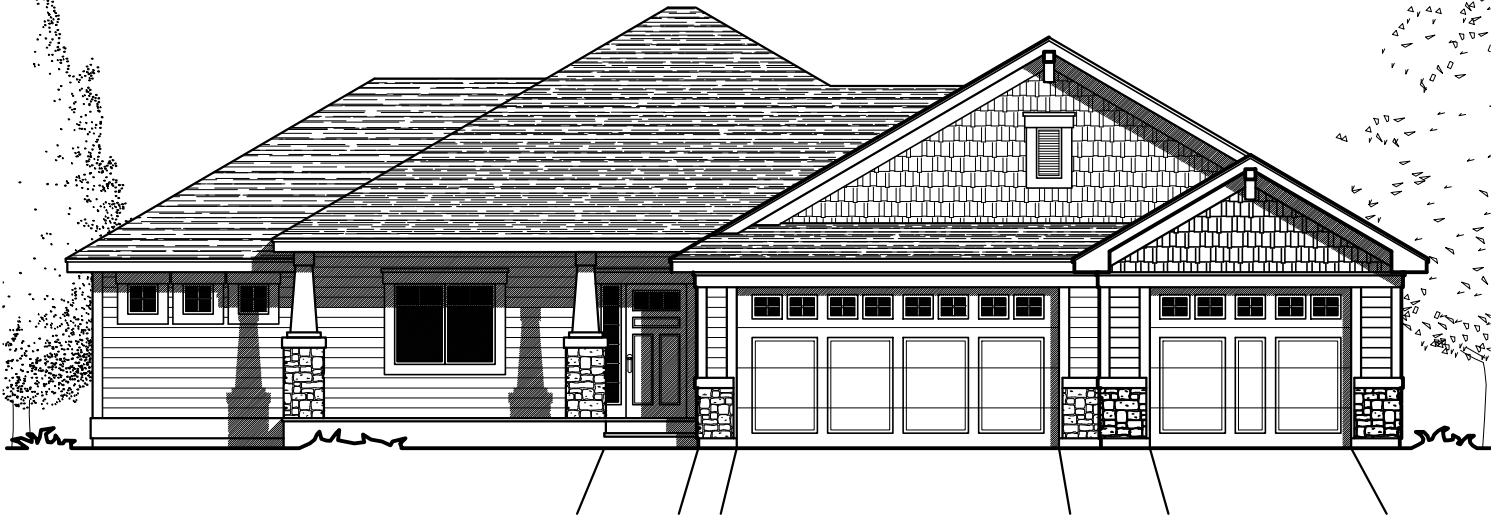

SPOKANE HOUSE PLANS

509.362.2214

.com

- 4 BEDROOMS
- 2 BATHS
- 3+ CAR GARAGE
- 1554 SQ FT
- 65' WIDTH
- 57'6" DEPTH
- BASEMENT

1554-R