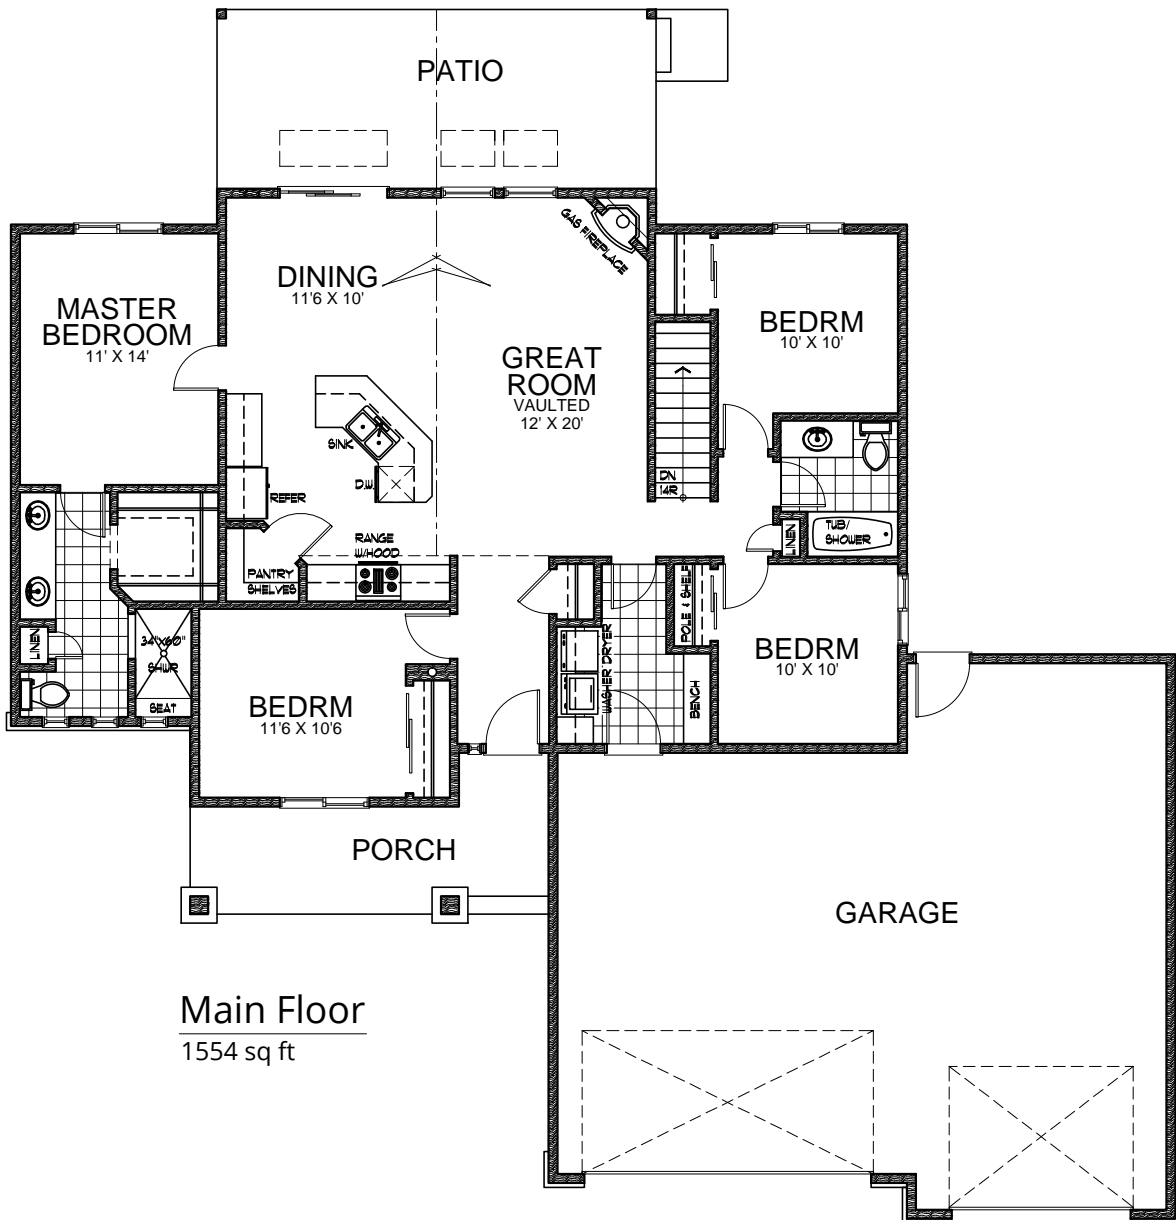

SPOKANE HOUSE PLANS

509.362.2214

.com

- 4 BEDROOMS
- 2 BATHS
- 3+ CAR GARAGE
- 1554 SQ FT
- 65' WIDTH
- 57'6" DEPTH
- BASEMENT

1554-R