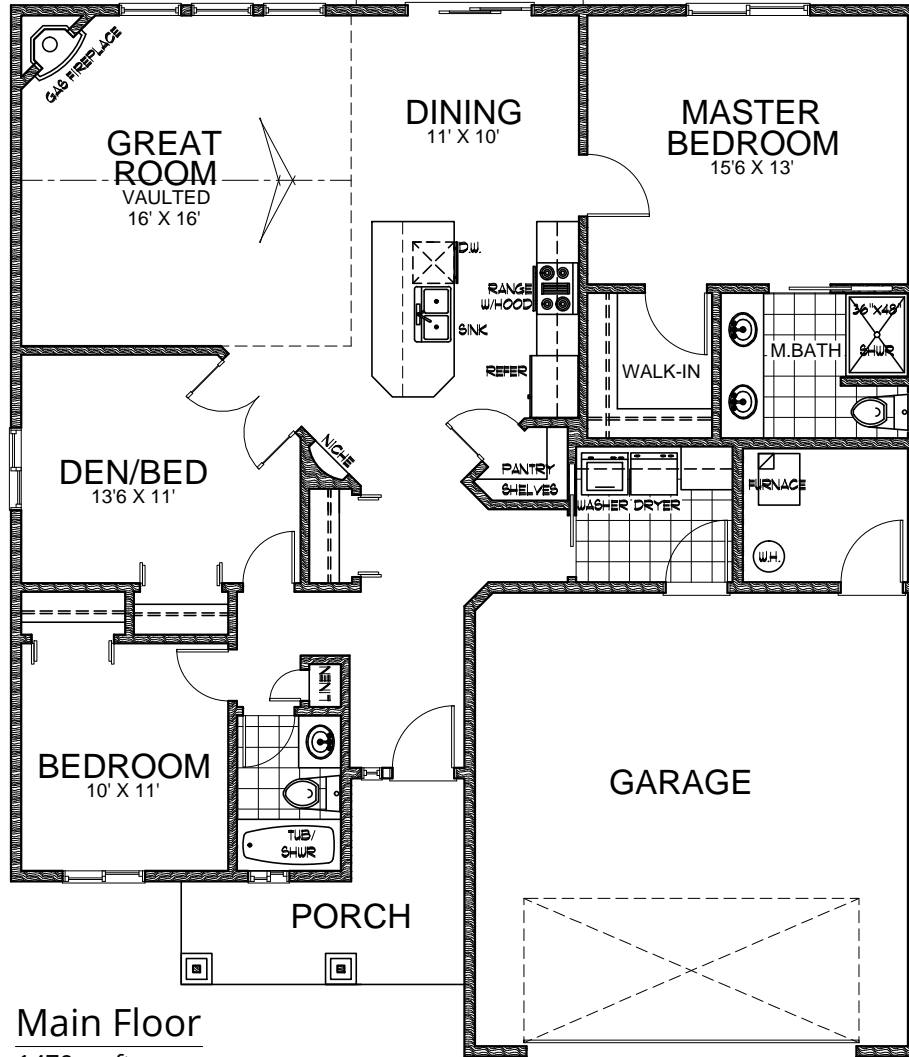

PATIO

Main Floor  
1479 sq ft

- 3 BEDROOMS
- 2 BATHS
- 2 CAR GARAGE
- 1479 SQ FT
- 44' WIDTH
- 50' DEPTH
- CRAWL SPACE

1479-R