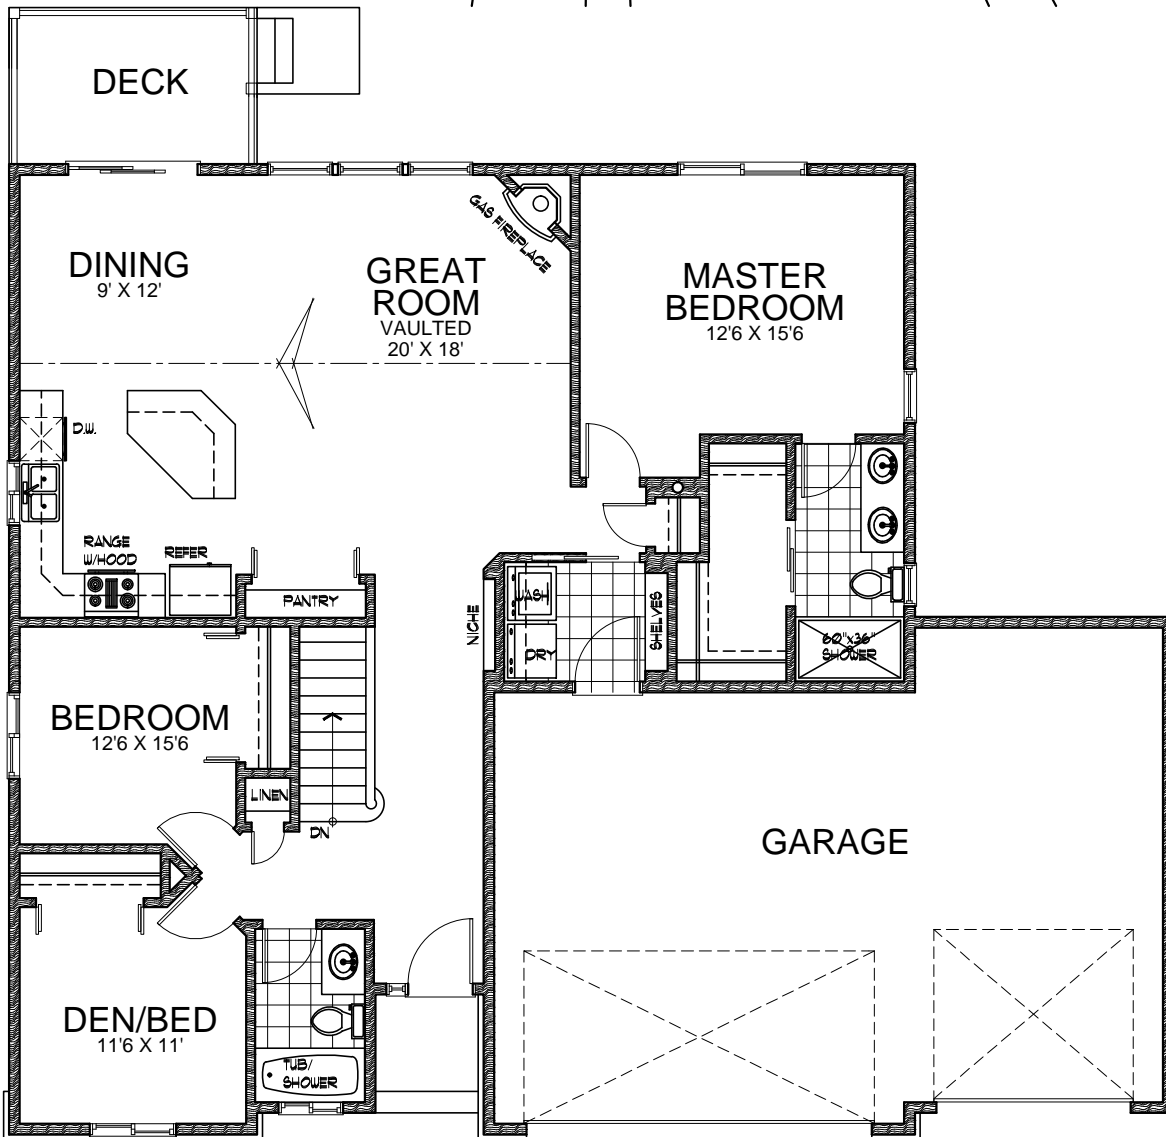

# SPOKANE HOUSE PLANS

509.362.2214

.com

- 3 BEDROOMS
- 2 BATHS
- 3 CAR GARAGE
- 1449 SQ FT
- 54' WIDTH
- 45' DEPTH
- BASEMENT

Main Floor  
1449 sq ft

**1449-R**