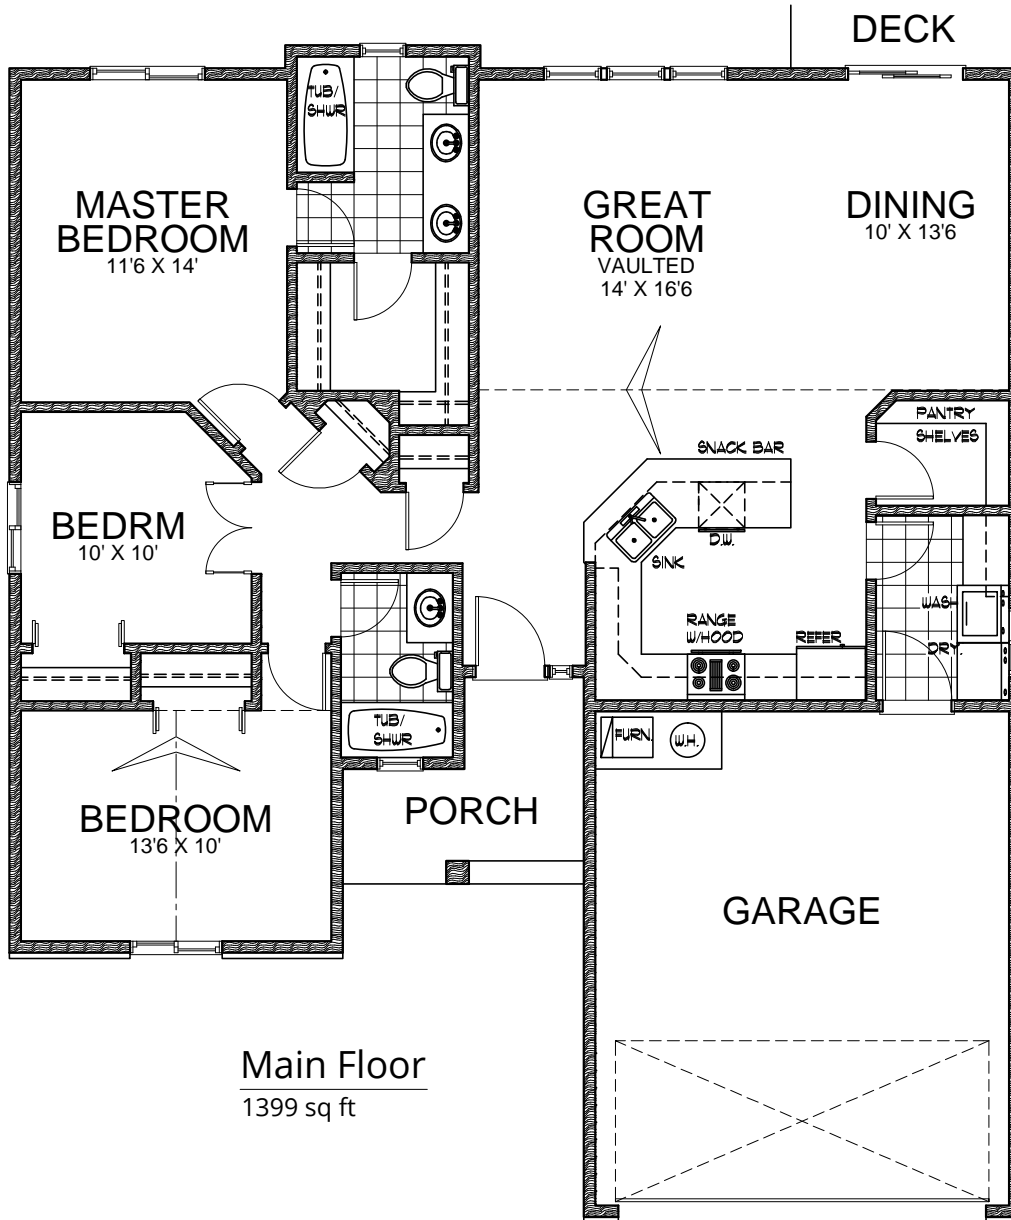

SPOKANE HOUSE PLANS

509.362.2214

.com

-  3 BEDROOMS
-  2 BATHS
-  2 CAR GARAGE
-  1399 SQ FT
-  44' WIDTH
-  50' DEPTH
-  CRAWL SPACE

1399-R