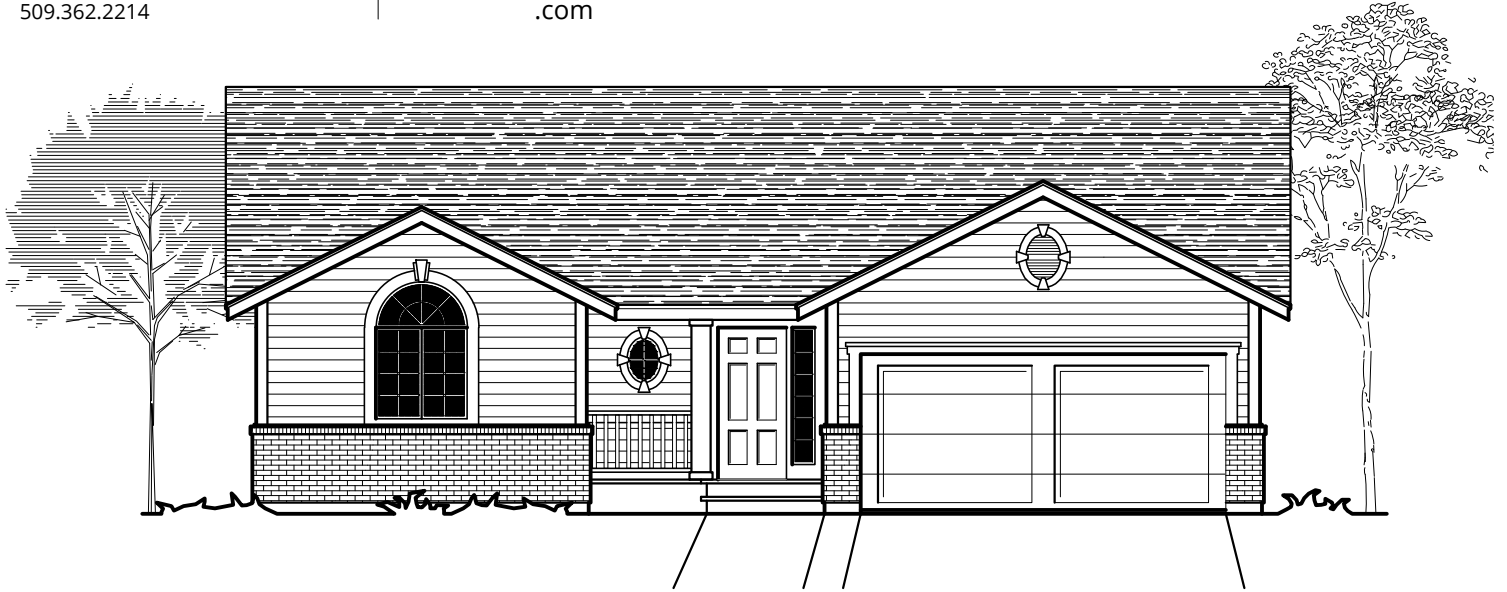

SPOKANE HOUSE PLANS

509.362.2214

.com

-  3 BEDROOMS
-  2 BATHS
-  2 CAR GARAGE
-  1399 SQ FT
-  44' WIDTH
-  50' DEPTH
-  CRAWL SPACE

1399-R