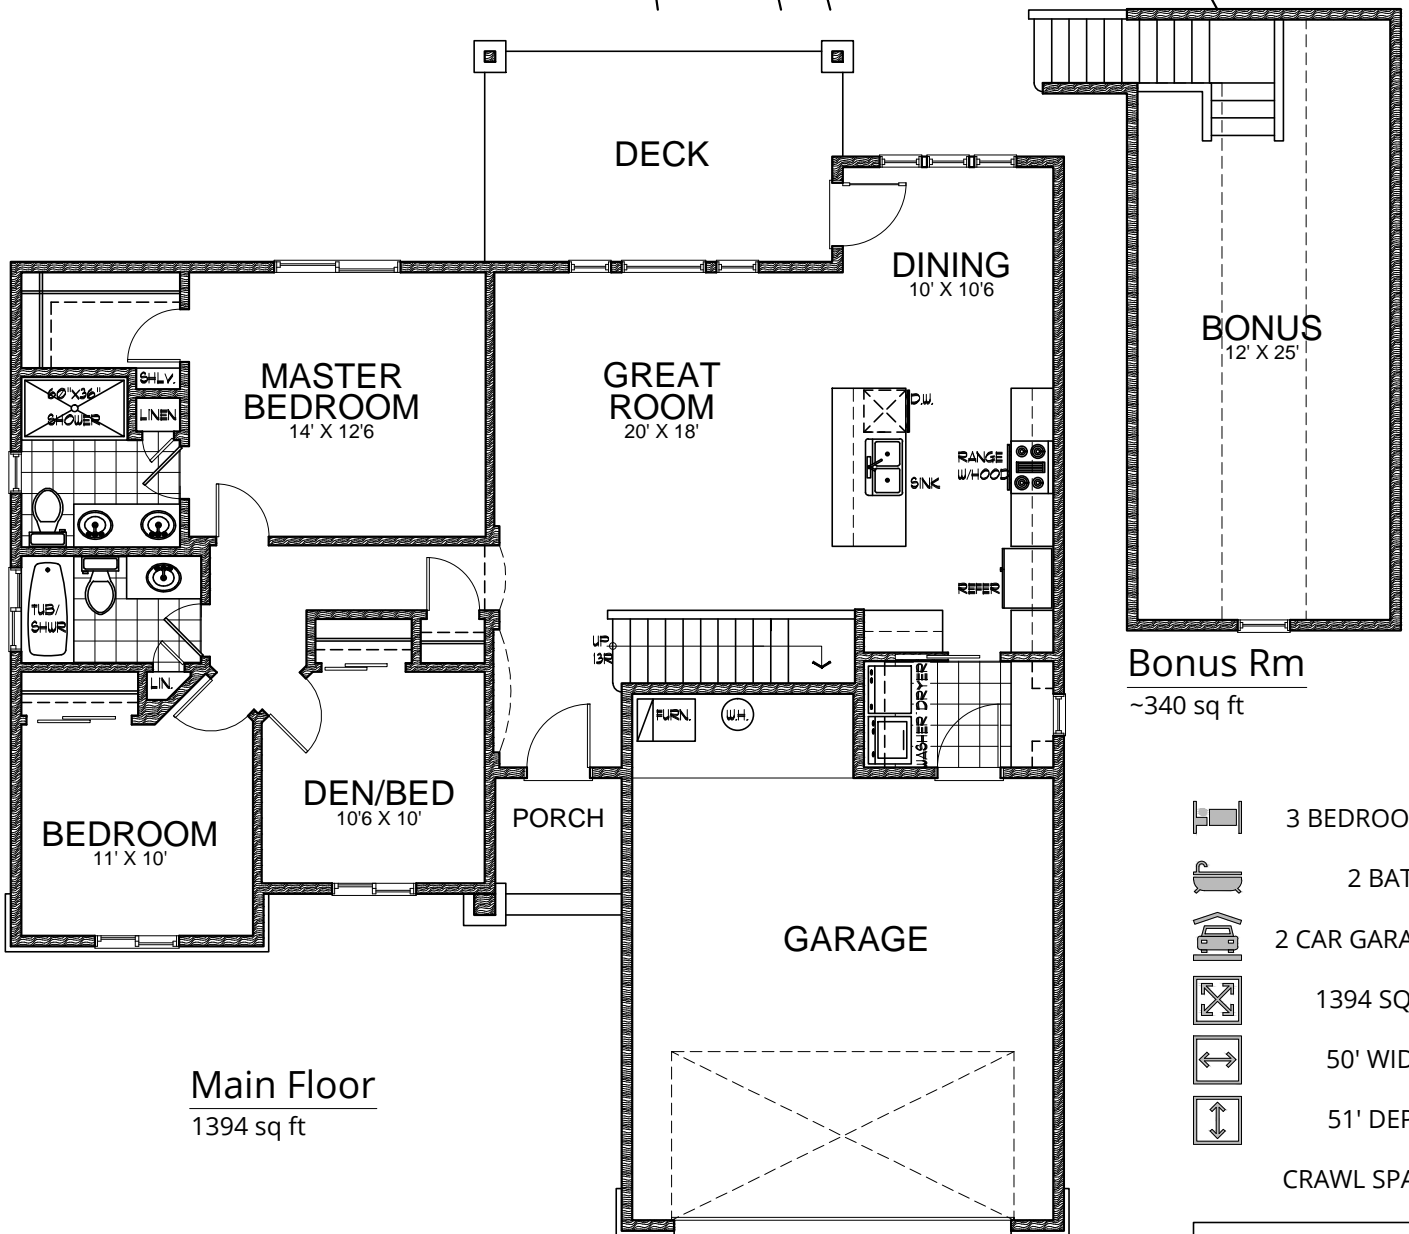

SPOKANE HOUSE PLANS

509.362.2214

.com

1394-R