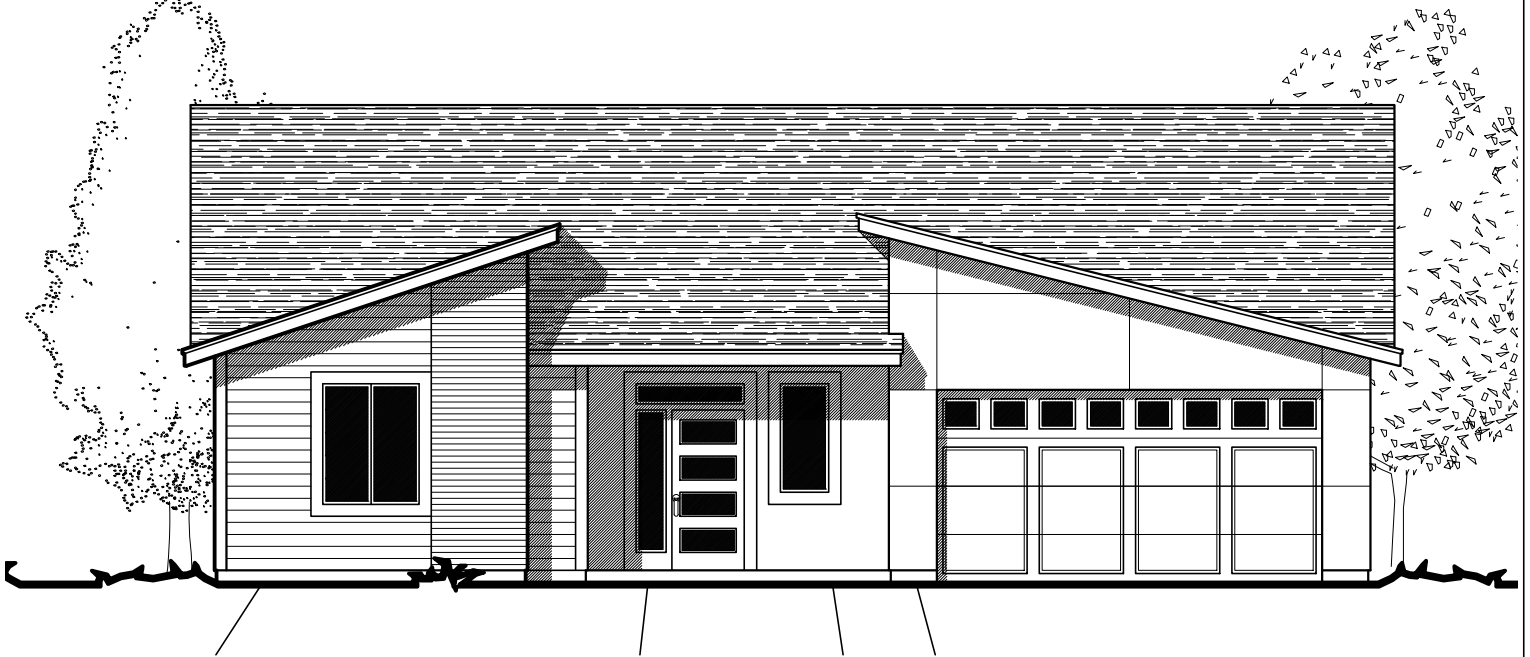

SPOKANE HOUSE PLANS

509.362.2214

.com

- 3 BEDROOMS
- 2 BATHS
- 2 CAR GARAGE
- 1377 SQ FT
- 48' WIDTH
- 43' DEPTH

CRAWL SPACE OR SLAB

1377-R