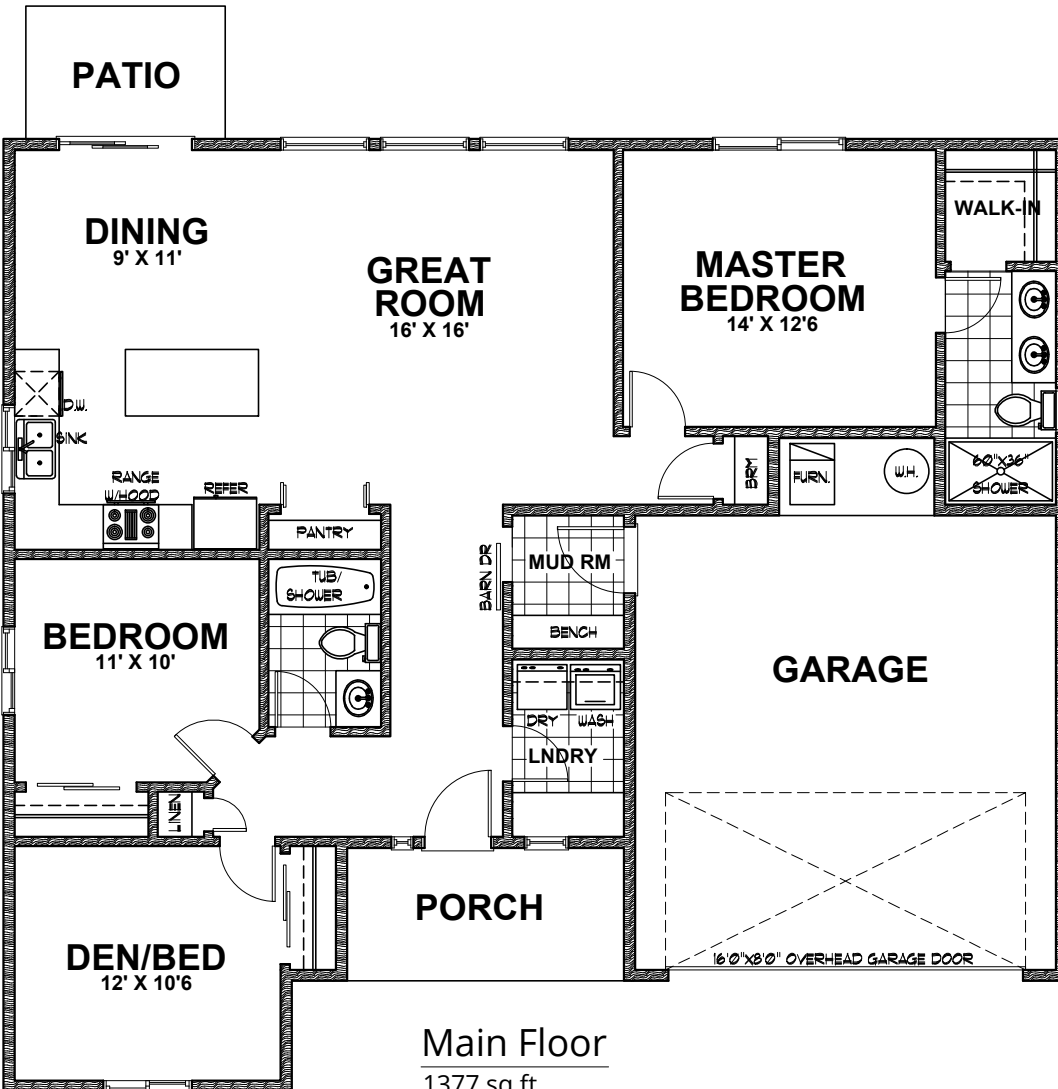

SPOKANE HOUSE PLANS

509.362.2214

.com

- 3 BEDROOMS
- 2 BATHS
- 2 CAR GARAGE
- 1377 SQ FT
- 48' WIDTH
- 43' DEPTH

CRAWL SPACE OR SLAB

1377-R