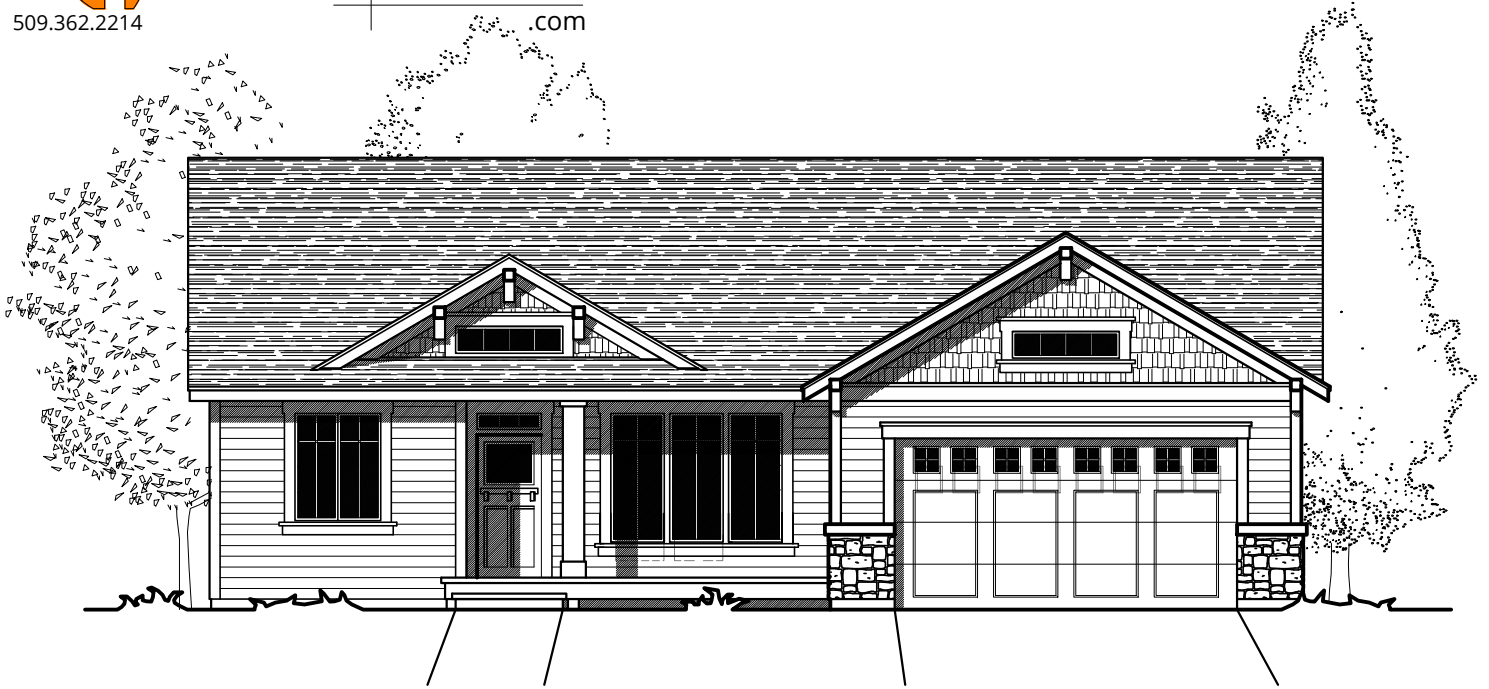

# SPOKANE HOUSE PLANS

509.362.2214

.com

PATIO

Main Floor

1344 sq ft

- 3 BEDROOMS
- 2 BATHS
- 2 CAR GARAGE
- 1344 SQ FT
- 51' WIDTH
- 44' DEPTH
- CRAWL SPACE

**1344-R**