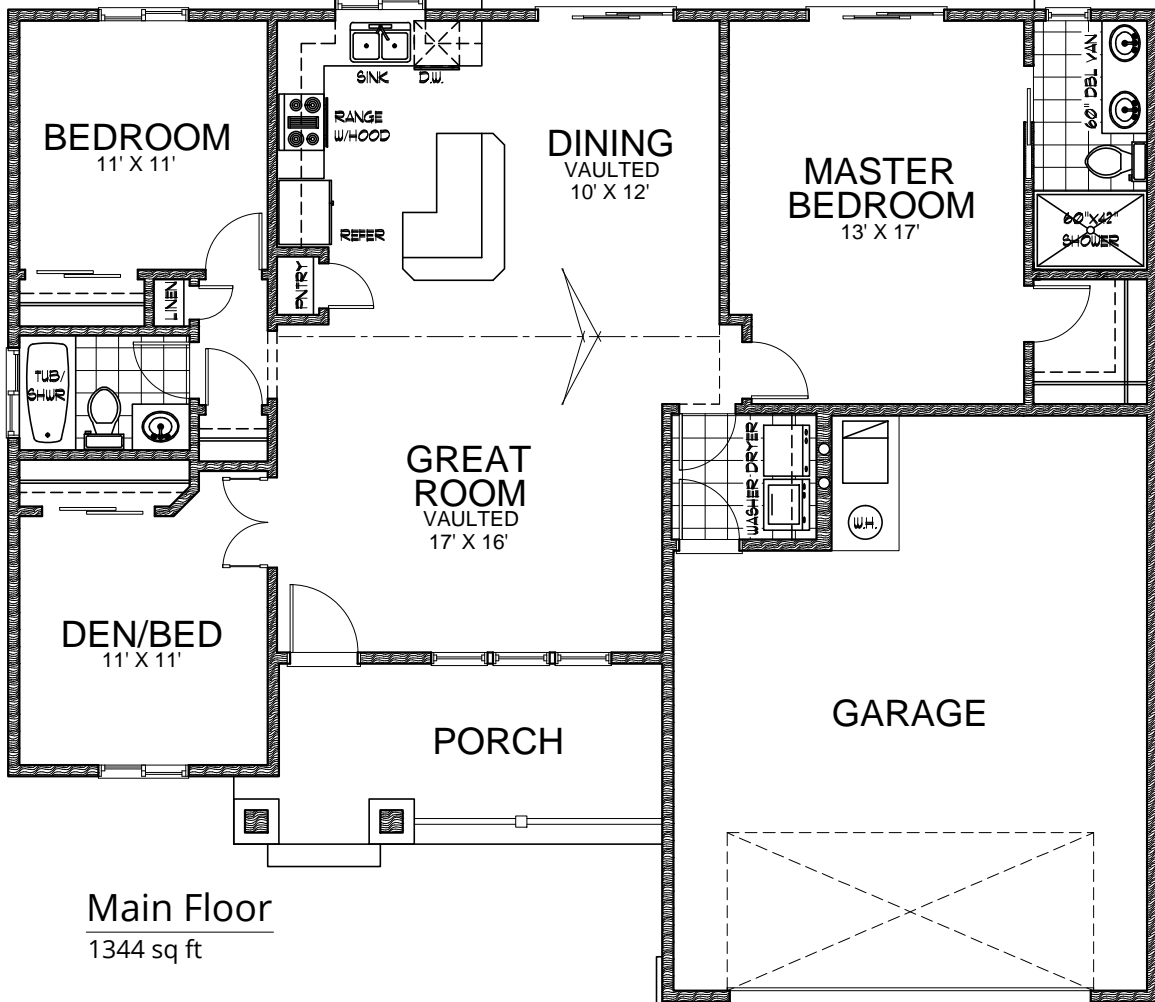

# SPOKANE HOUSE PLANS

509.362.2214

.com

PATIO

Main Floor

1344 sq ft

- 3 BEDROOMS
- 2 BATHS
- 2 CAR GARAGE
- 1344 SQ FT
- 51' WIDTH
- 44' DEPTH
- CRAWL SPACE

**1344-R**