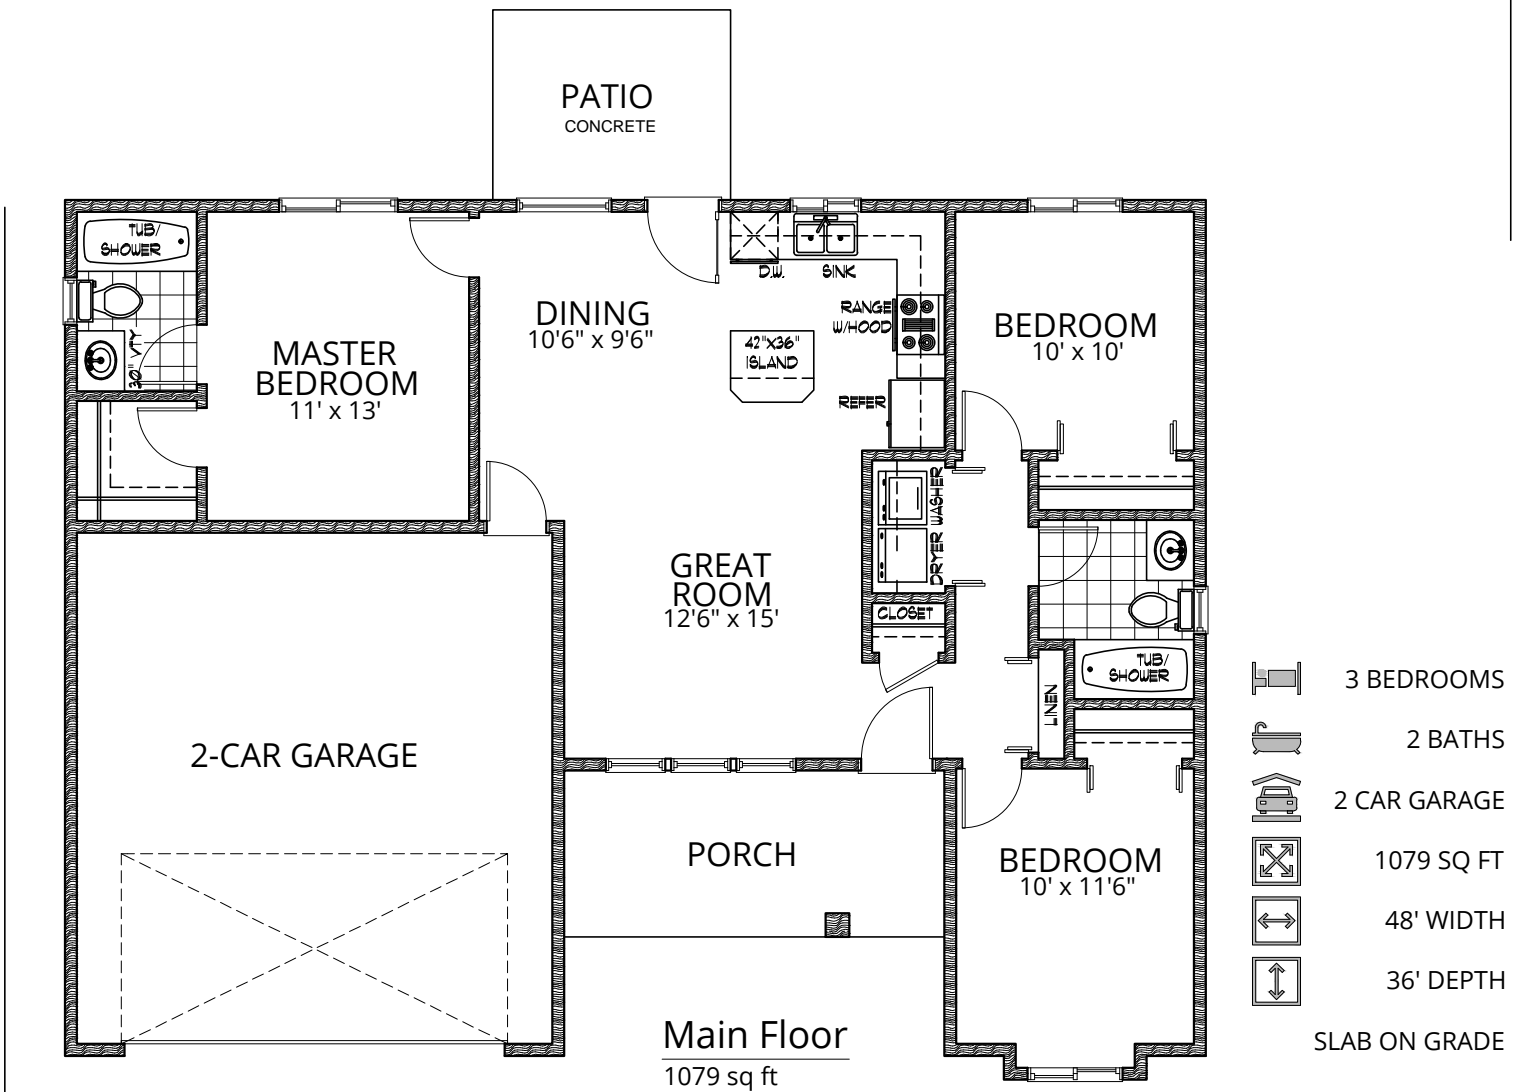

# SPOKANE HOUSE PLANS

509.362.2214

.com

- 3 BEDROOMS
- 2 BATHS
- 2 CAR GARAGE
- 1079 SQ FT
- 48' WIDTH
- 36' DEPTH
- SLAB ON GRADE

**1079-R**