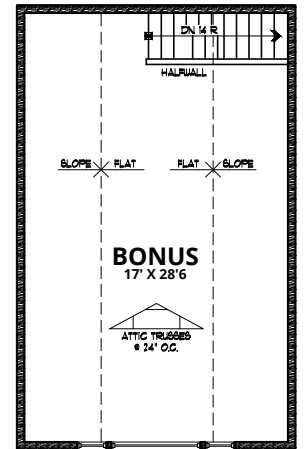

Main Floor
2303 sq ft

Bonus
510 sq ft

- 3 BEDROOMS
- 2 BATHS
- 3 CAR GARAGE
- 2303 SQ FT
- 77' WIDTH
- 54'6" DEPTH
- CRAWL SPACE

2303-R