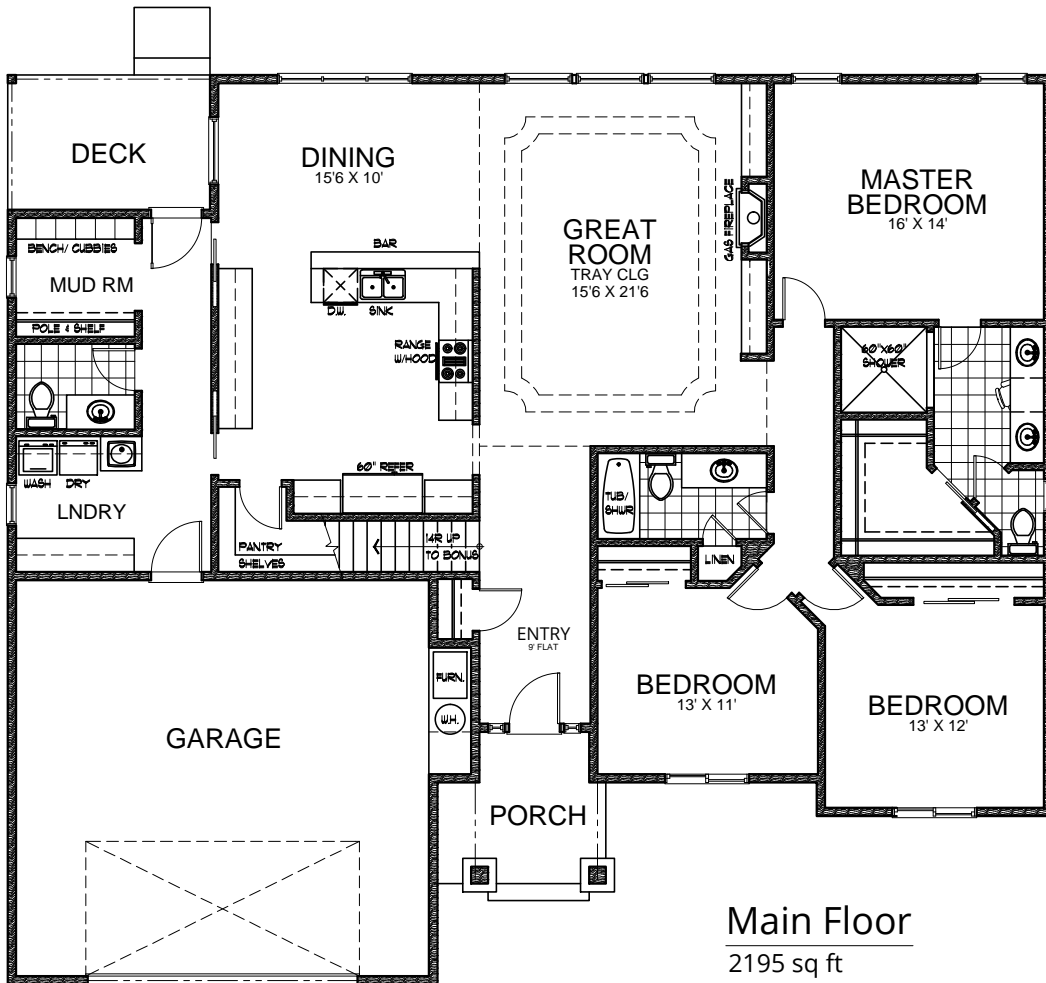

BONUS ROOM

Bonus Room
362 sq ft

Main Floor
2195 sq ft

-  3 BEDROOMS
-  2.5 BATHS
-  2 CAR GARAGE
-  2195 SQ FT
-  62' WIDTH
-  54' DEPTH

CRAWL SPACE

2195-R