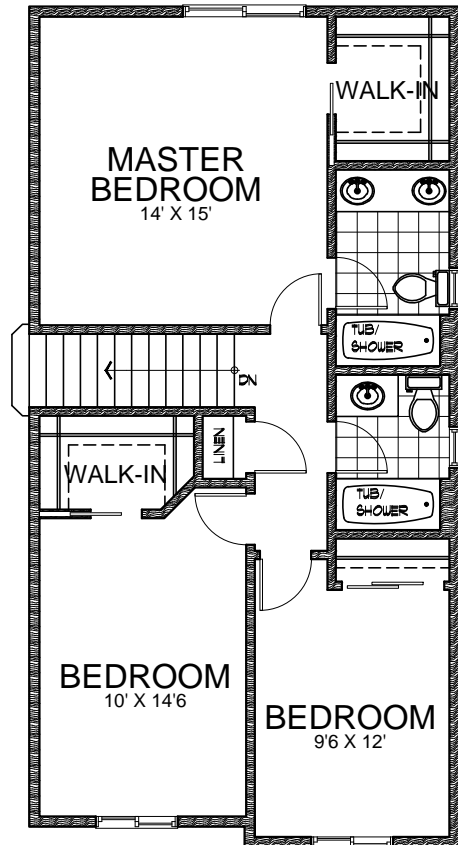

SPOKANE HOUSE PLANS

509.362.2214

.com

- 3+ BEDROOMS
- 2.5 BATHS
- 2 CAR GARAGE
- 1671 SQ FT
- 35' WIDTH
- 44' DEPTH
- CRAWL SPACE

1671-T