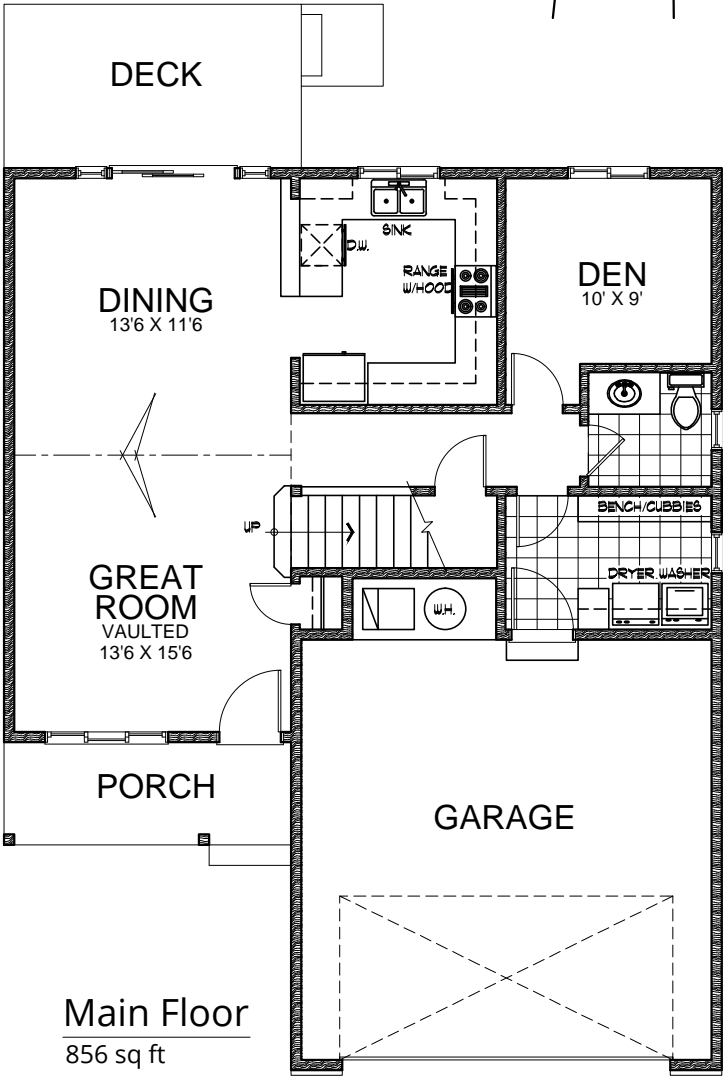

SPOKANE HOUSE PLANS

509.362.2214

.com

- 3+ BEDROOMS
- 2.5 BATHS
- 2 CAR GARAGE
- 1671 SQ FT
- 35' WIDTH
- 44' DEPTH
- CRAWL SPACE

1671-T