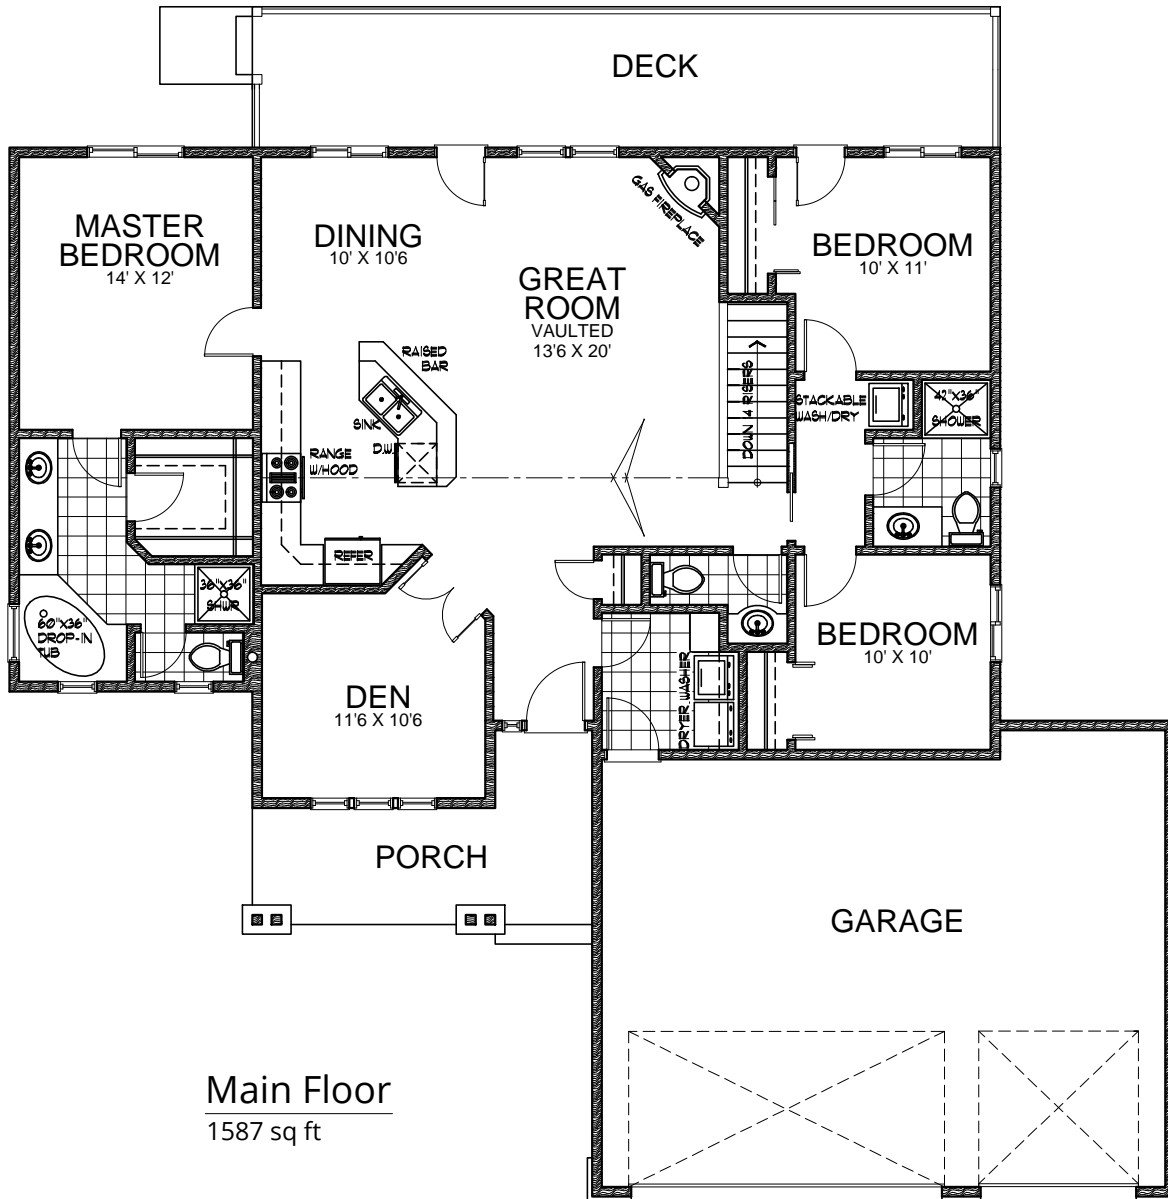

SPOKANE HOUSE PLANS

509.362.2214

.com

- 3,4 BEDROOMS
- 2.5 BATHS
- 3 CAR GARAGE
- 1587 SQ FT
- 60' WIDTH
- 54' DEPTH
- BASEMENT

1587-R