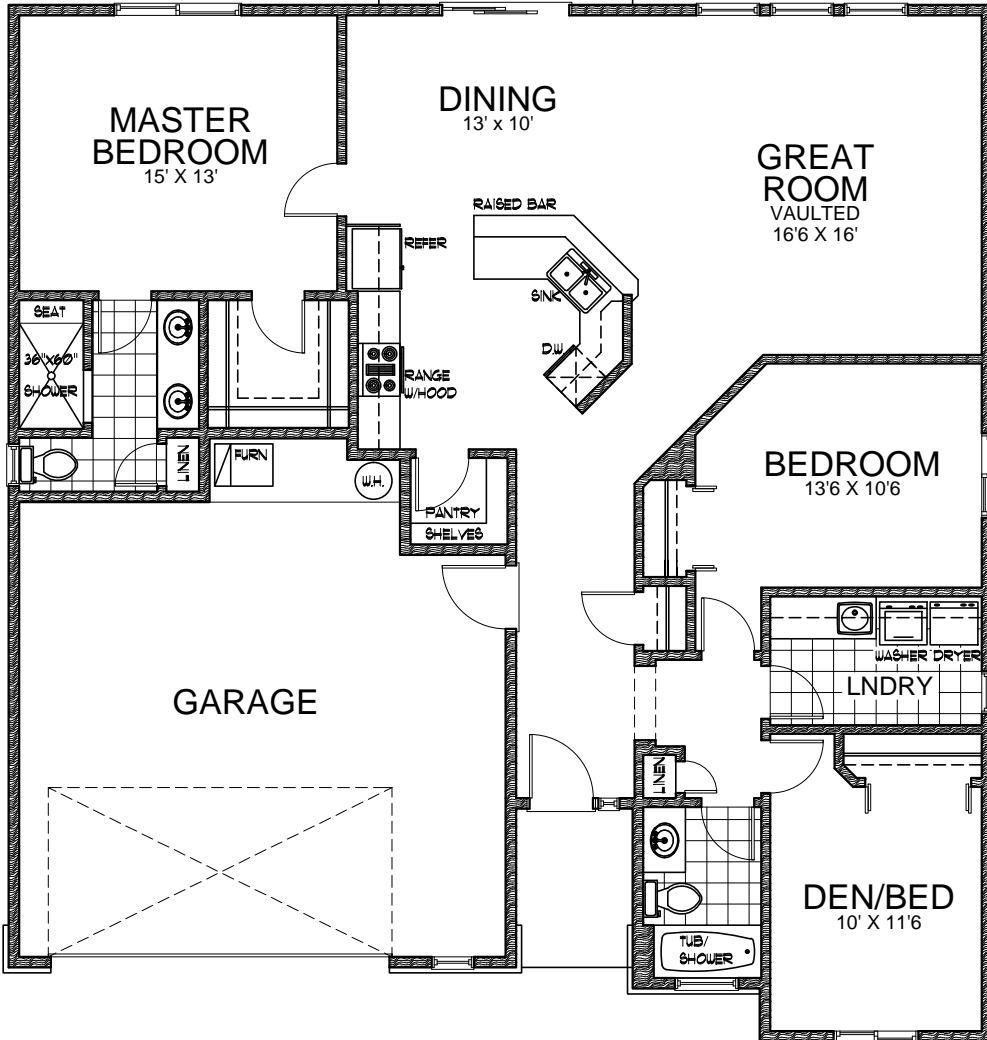

PATIO

Main Floor

1586 sq ft

-  3 BEDROOMS
-  2 BATHS
-  2 CAR GARAGE
-  1586 SQ FT
-  46'6 WIDTH
-  49' DEPTH
-  CRAWL SPACE

1586-Rb