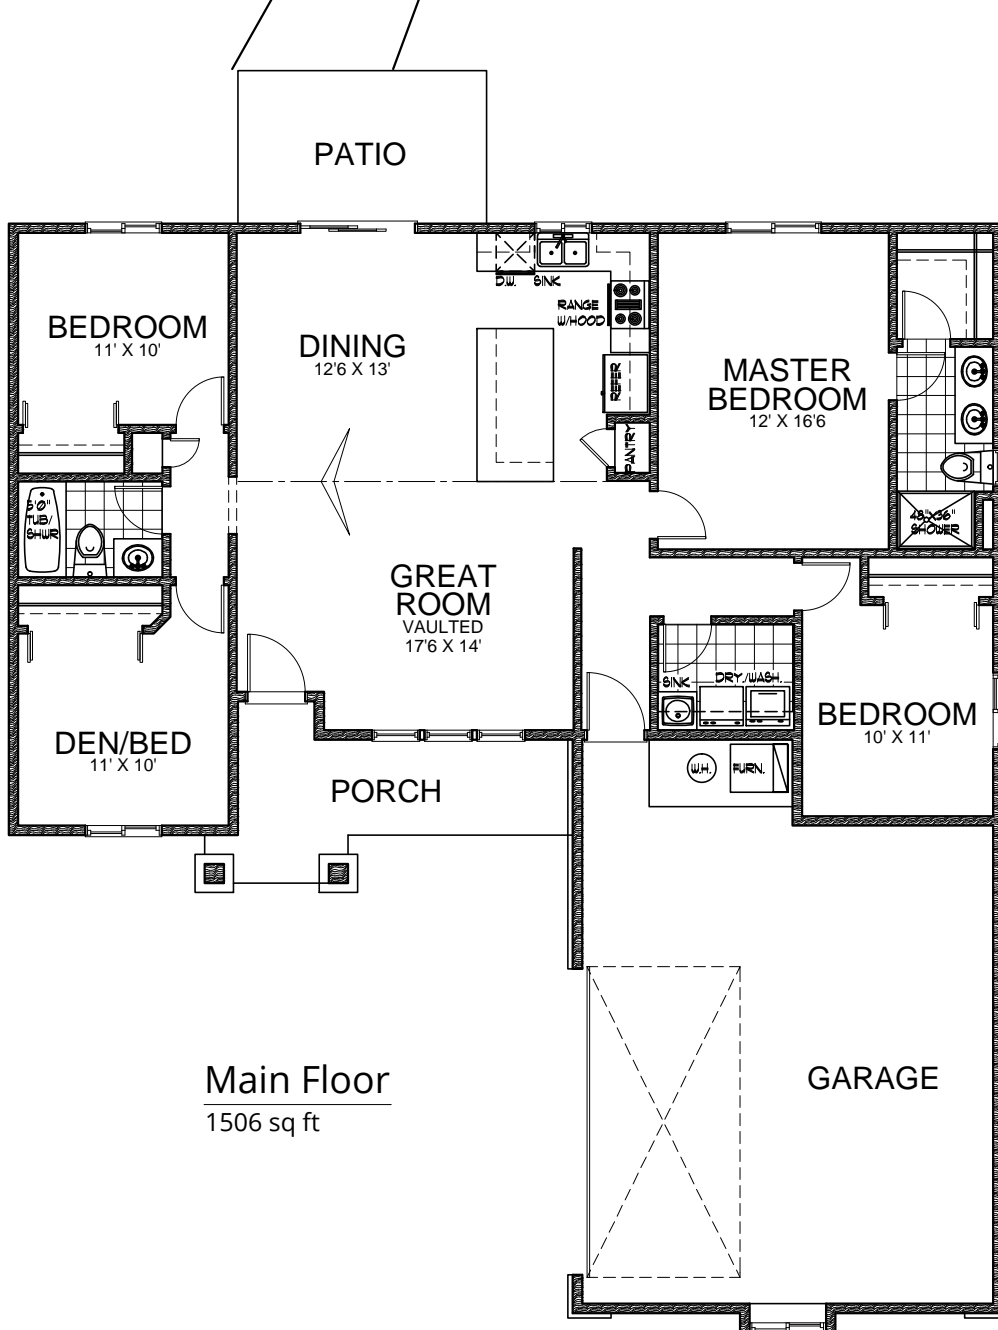

# SPOKANE HOUSE PLANS

509.362.2214

.com

-  4 BEDROOMS
-  2 BATHS
-  2 CAR GARAGE
-  1506 SQ FT
-  52' WIDTH
-  57' DEPTH
- SLAB ON GRADE

**1506-R**