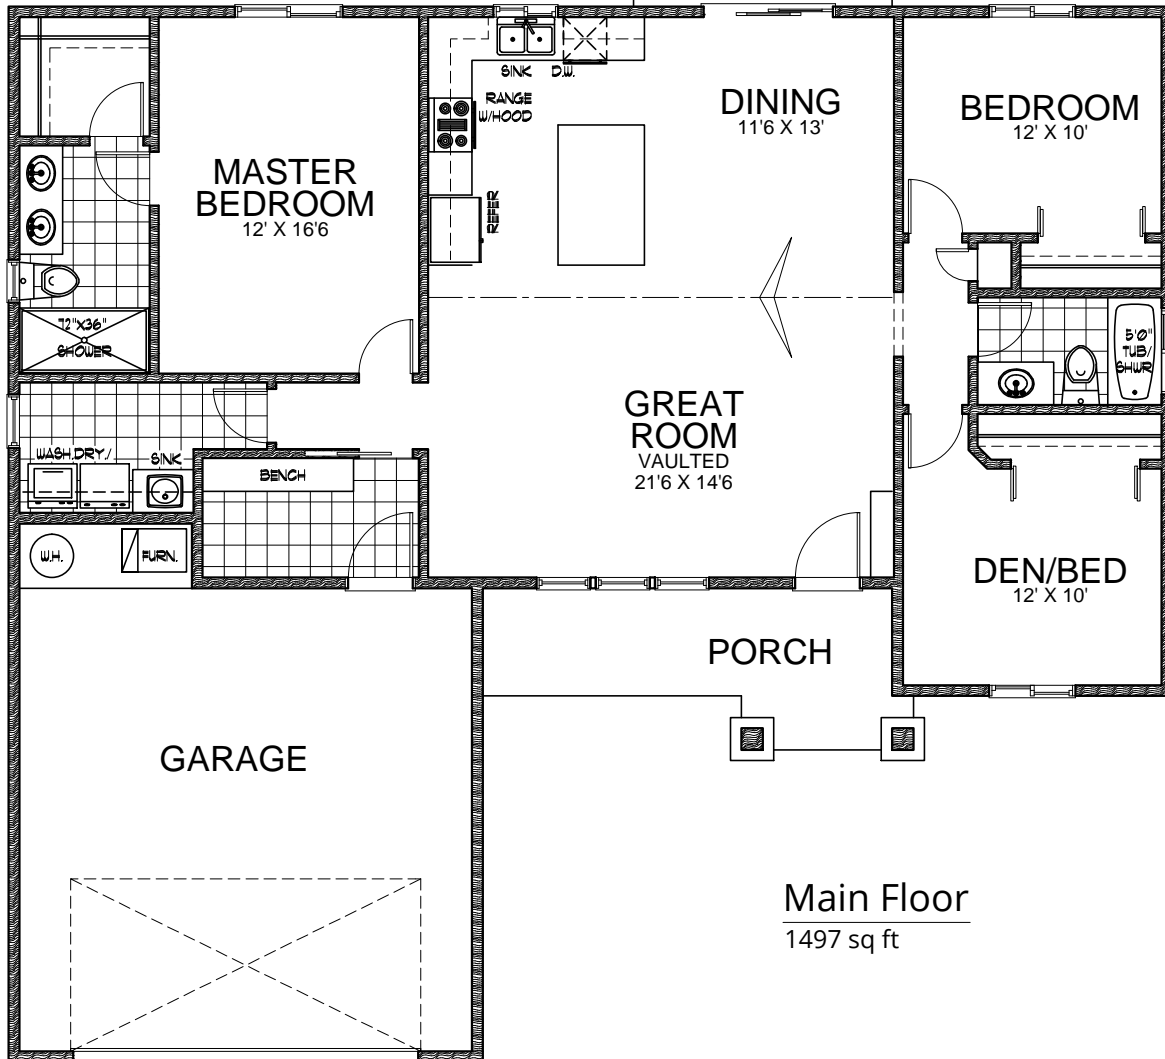

PATIO

Main Floor
1497 sq ft

- 3 BEDROOMS
- 2 BATHS
- 2 CAR GARAGE
- 1497 SQ FT
- 54' WIDTH
- 49' DEPTH
- CRAWL SPACE

1497-R