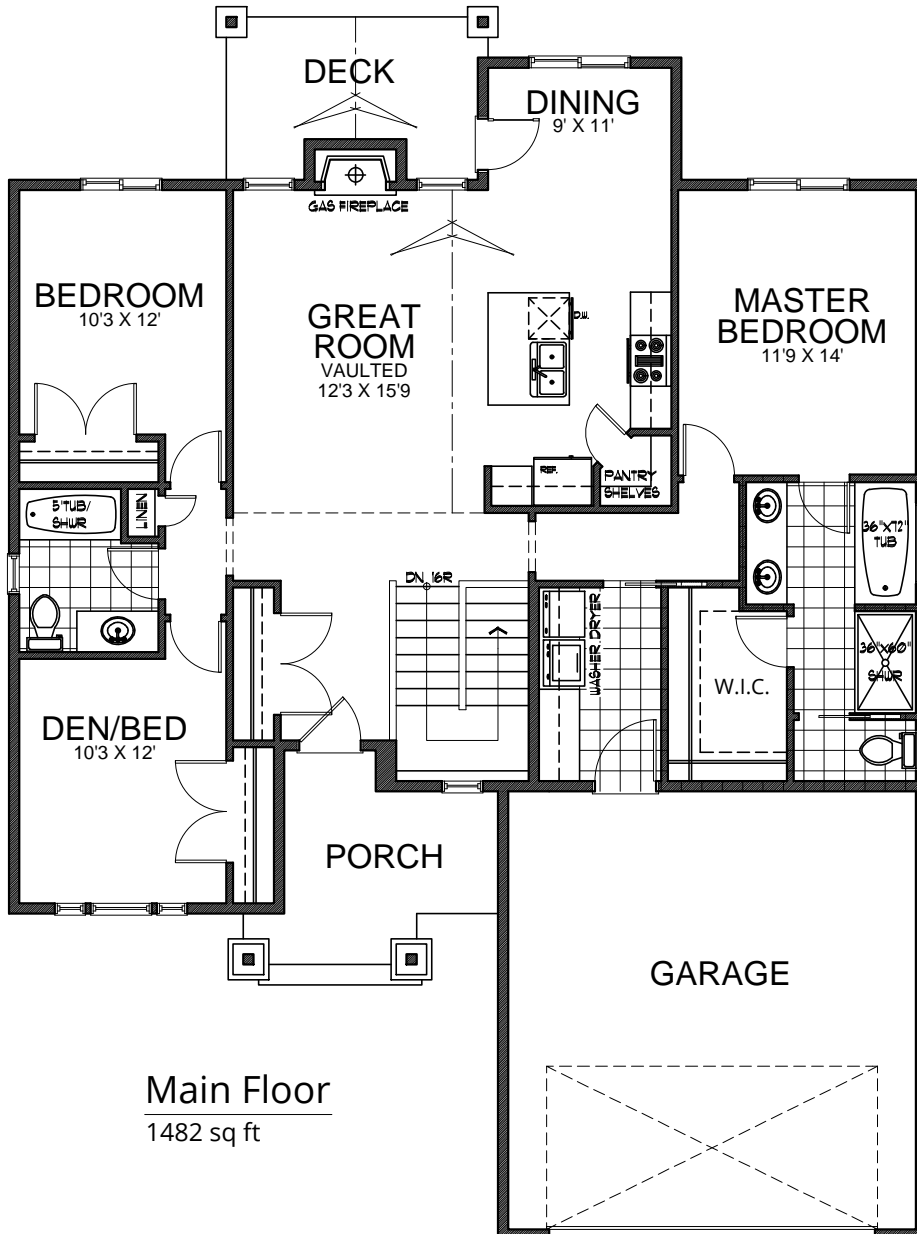

SPOKANE HOUSE PLANS

509.362.2214

.com

-  3 BEDROOMS
-  2 BATHS
-  2 CAR GARAGE
-  1482 SQ FT
-  45' WIDTH
-  58' DEPTH
-  BASEMENT

1482-R