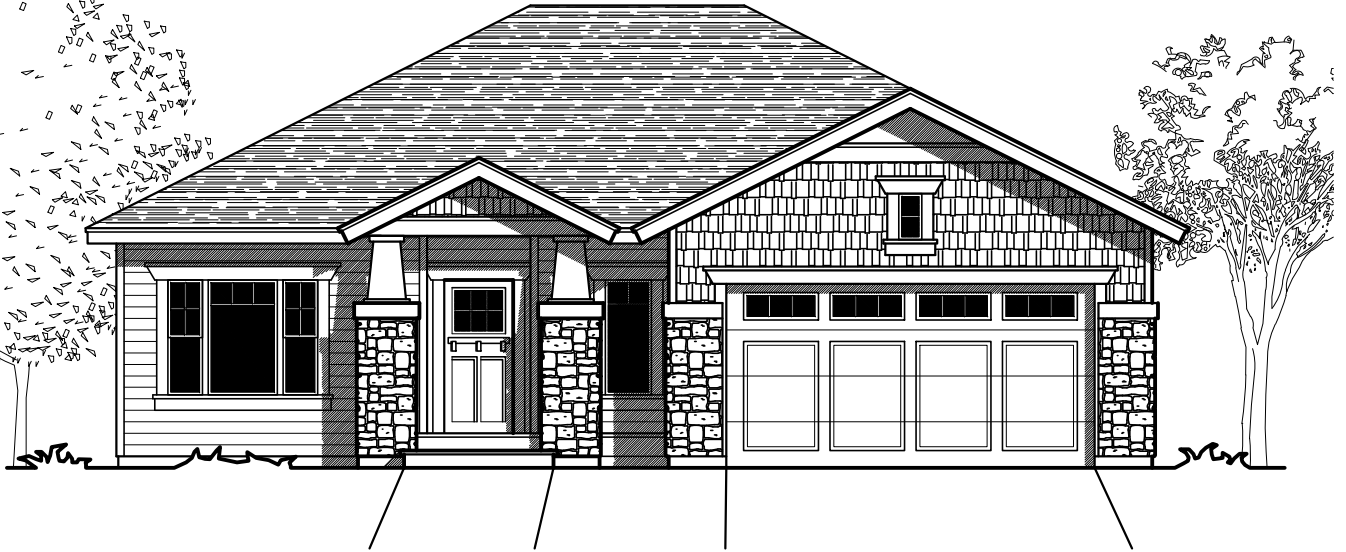

SPOKANE HOUSE PLANS

509.362.2214

.com

-  3 BEDROOMS
-  2 BATHS
-  2 CAR GARAGE
-  1482 SQ FT
-  45' WIDTH
-  58' DEPTH
-  BASEMENT

1482-R