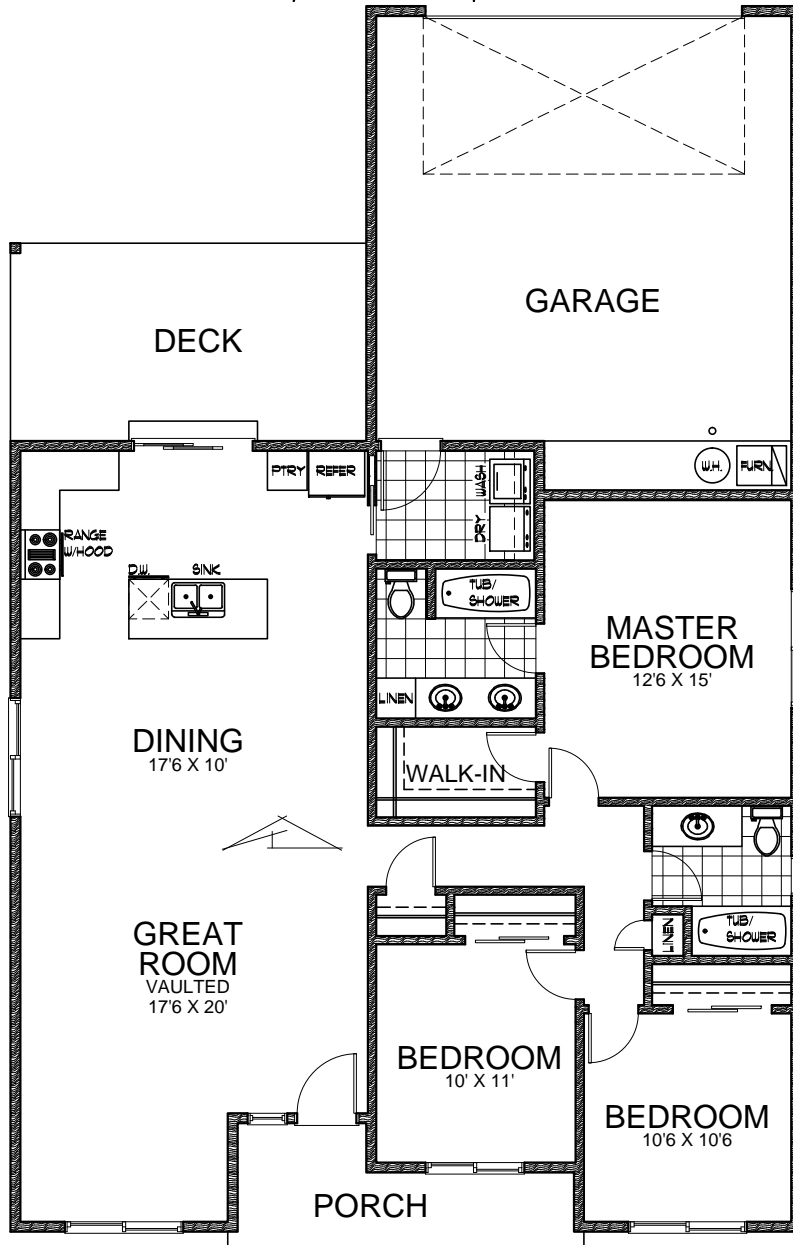

SPOKANE HOUSE PLANS

509.362.2214

.com

-  3 BEDROOMS
-  2 BATHS
-  2 CAR GARAGE
-  1500 SQ FT
-  40' WIDTH
-  62' DEPTH
-  CRAWL SPACE

1500-R