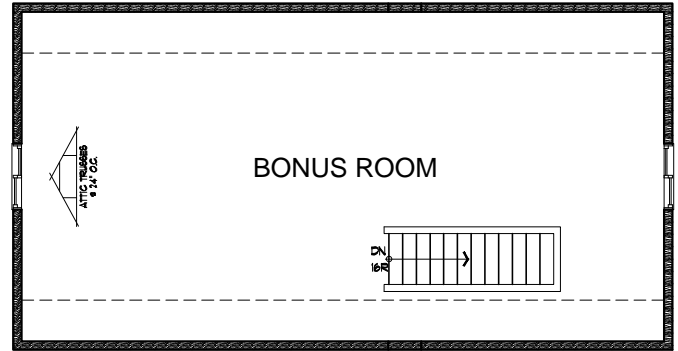

Main Floor
1529 sq ft

Bonus Room
840 sq ft

-  3 BEDROOMS
-  2 BATHS
-  3 CAR GARAGE
-  1529 SQ FT
-  41' WIDTH
-  66' DEPTH
- BASEMENT

1529-Rb