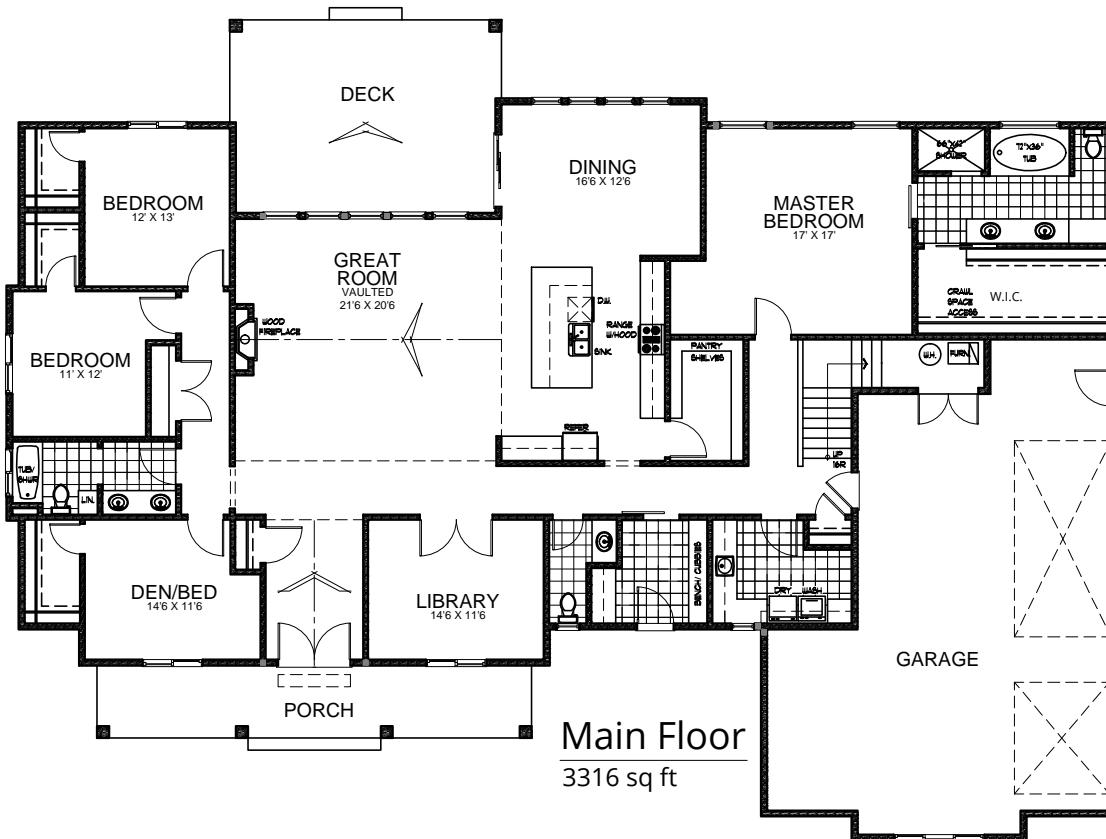

**Bonus Room**  
951 sq ft

- 4 BEDROOMS
- 2.5 BATHS
- 3 CAR GARAGE
- 3316 SQ FT
- 92' WIDTH
- 61'6" DEPTH
- CRAWL SPACE

**3316-R**