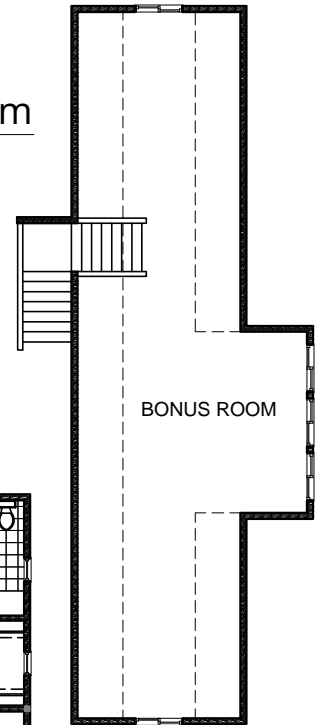

**Bonus Room**  
951 sq ft

- 4 BEDROOMS
- 2.5 BATHS
- 3 CAR GARAGE
- 3316 SQ FT
- 92' WIDTH
- 61'6" DEPTH
- CRAWL SPACE

**3316-R**