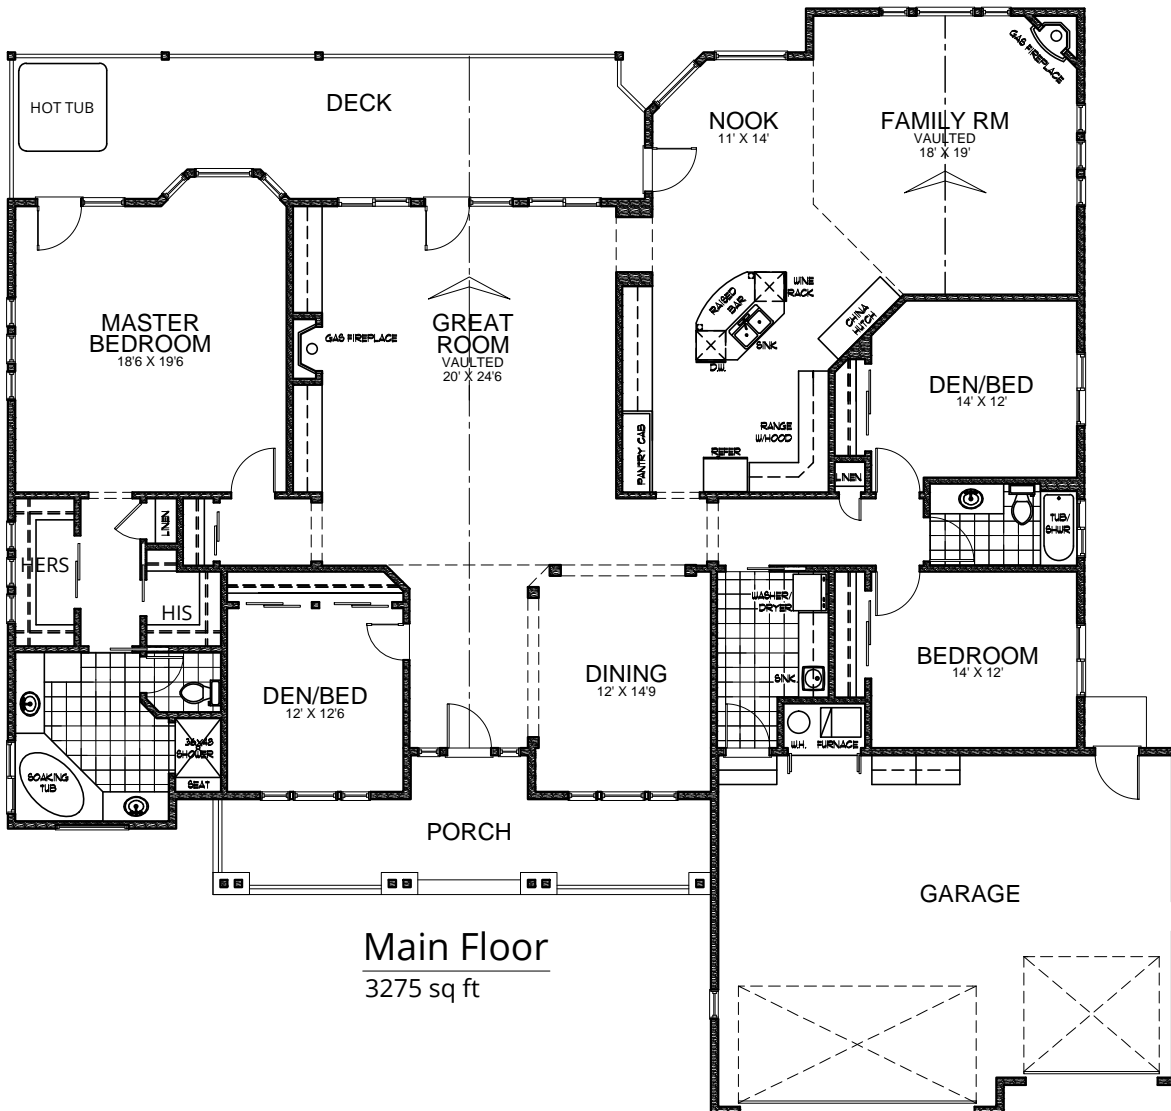

# SPOKANE HOUSE PLANS

509.362.2214

.com

-  4 BEDROOMS
-  2 BATHS
-  3 CAR GARAGE
-  3275 SQ FT
-  80' WIDTH
-  75'6" DEPTH
-  CRAWLSPACE

**3275-R**