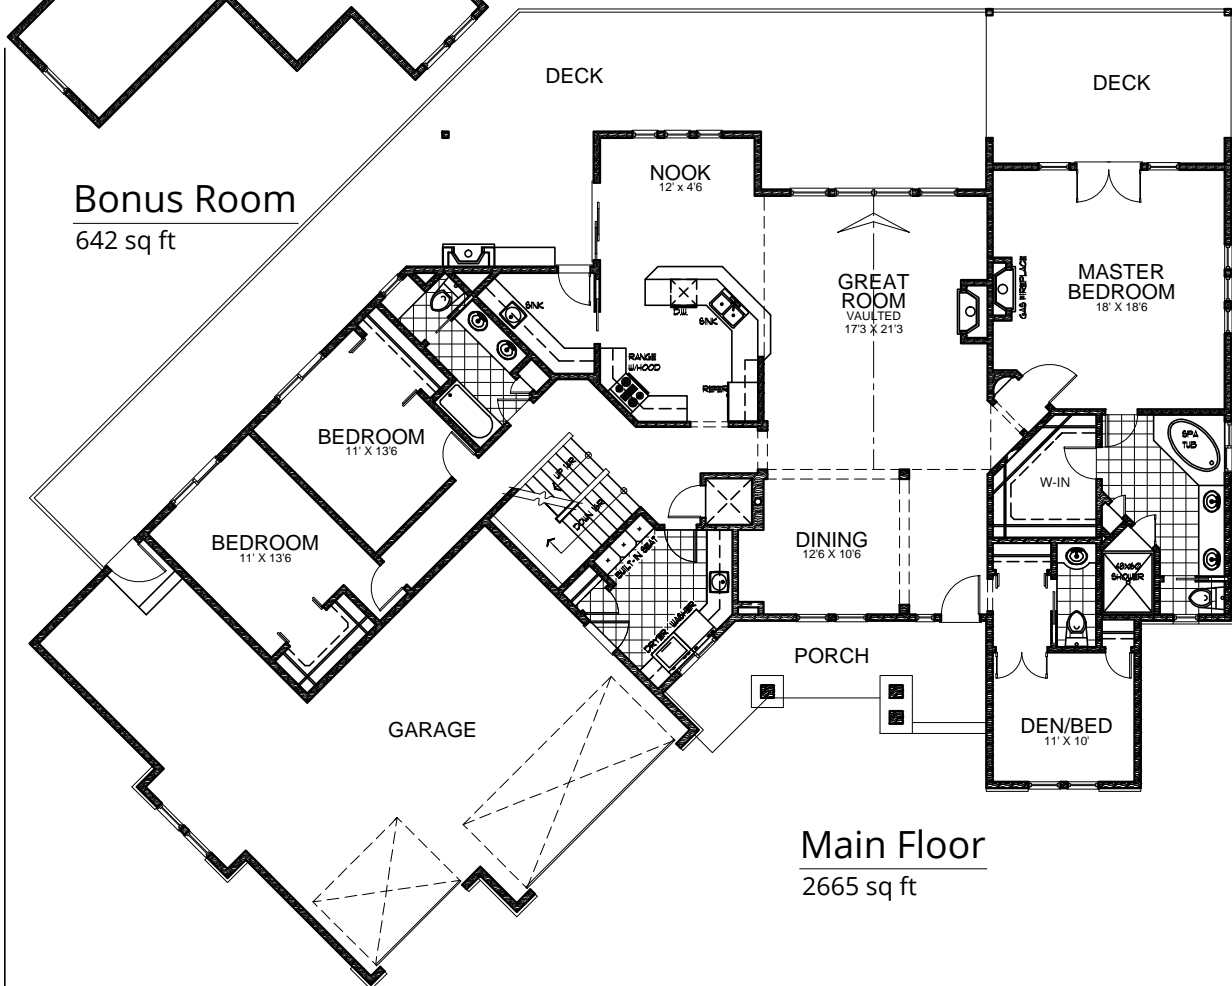

BONUS ROOM

Bonus Room
642 sq ft

DECK

DECK

NOOK
12' x 4'6"

GREAT ROOM
VAULTED
173' x 21'3"

MASTER BEDROOM
18' x 18'6"

BEDROOM
11' x 13'6"

BEDROOM
11' x 13'6"

DINING
12'6" x 10'6"

PORCH

DEN/BED
11' x 10'

GARAGE

Main Floor
2665 sq ft

-  4 BEDROOMS
-  2.5 BATHS
-  3+ CAR GARAGE
-  2665 SQ FT
-  93' WIDTH
-  66' DEPTH
-  BASEMENT

2665-R