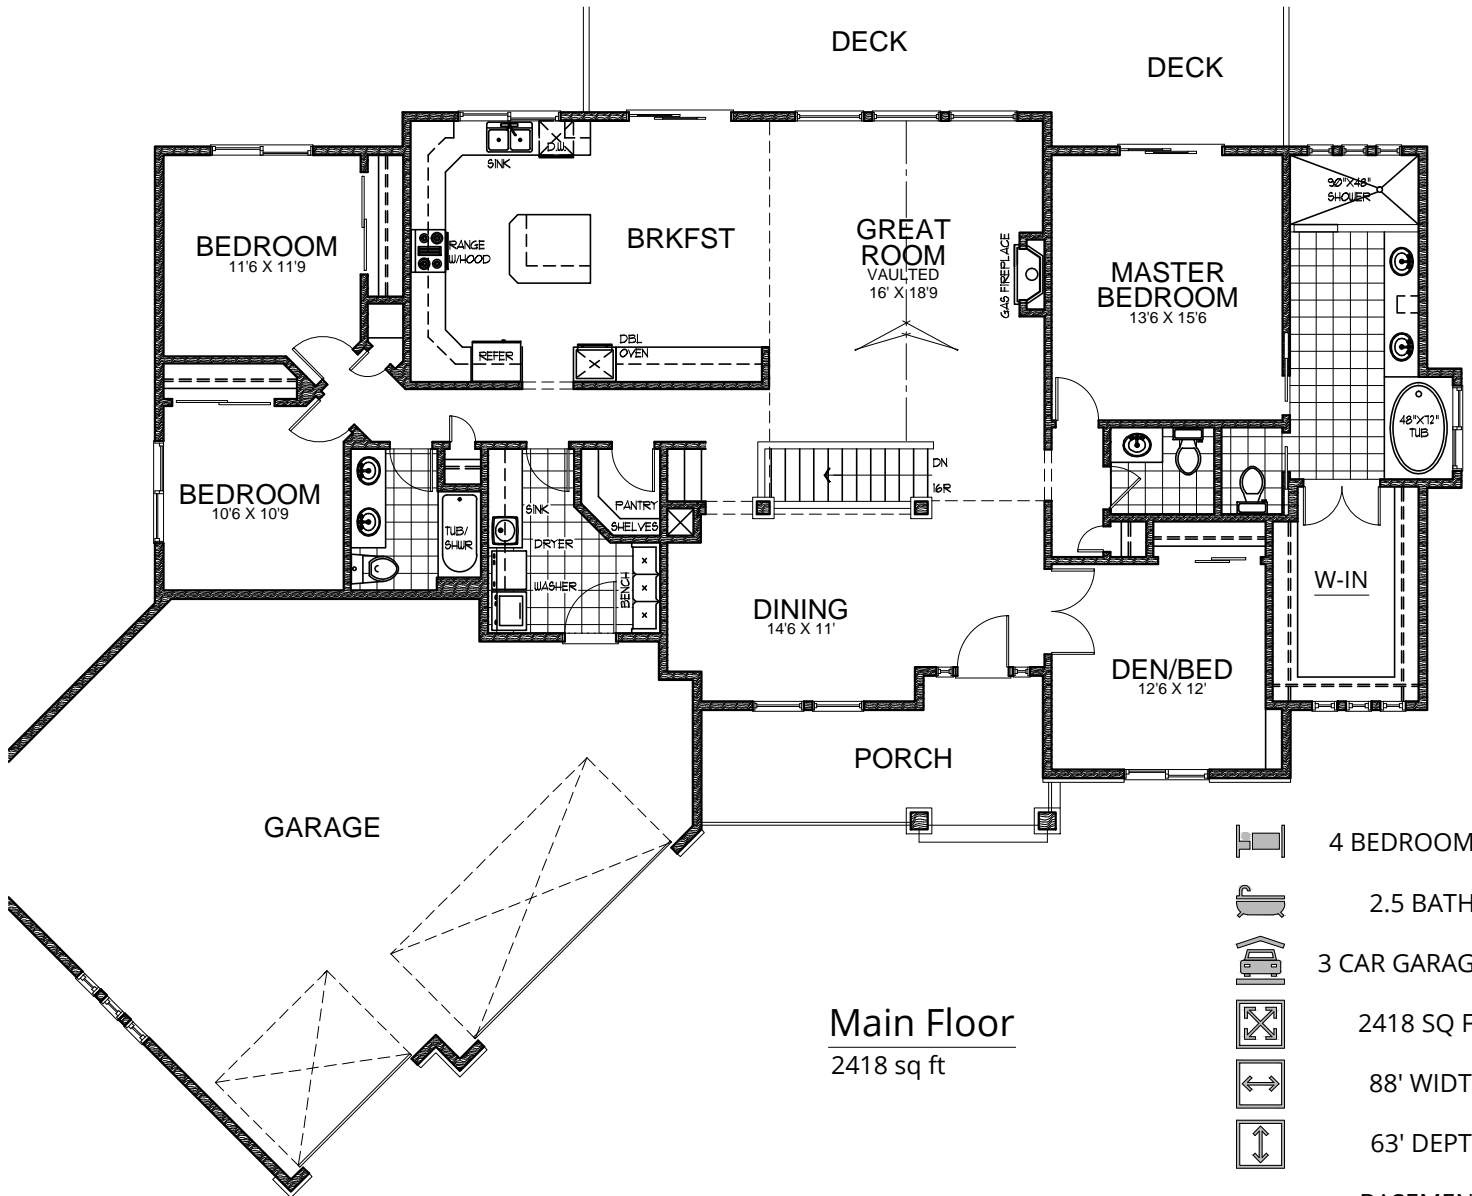

DECK

DECK

-  4 BEDROOMS
-  2.5 BATHS
-  3 CAR GARAGE
-  2418 SQ FT
-  88' WIDTH
-  63' DEPTH
- BASEMENT

Main Floor

2418 sq ft

2418-R