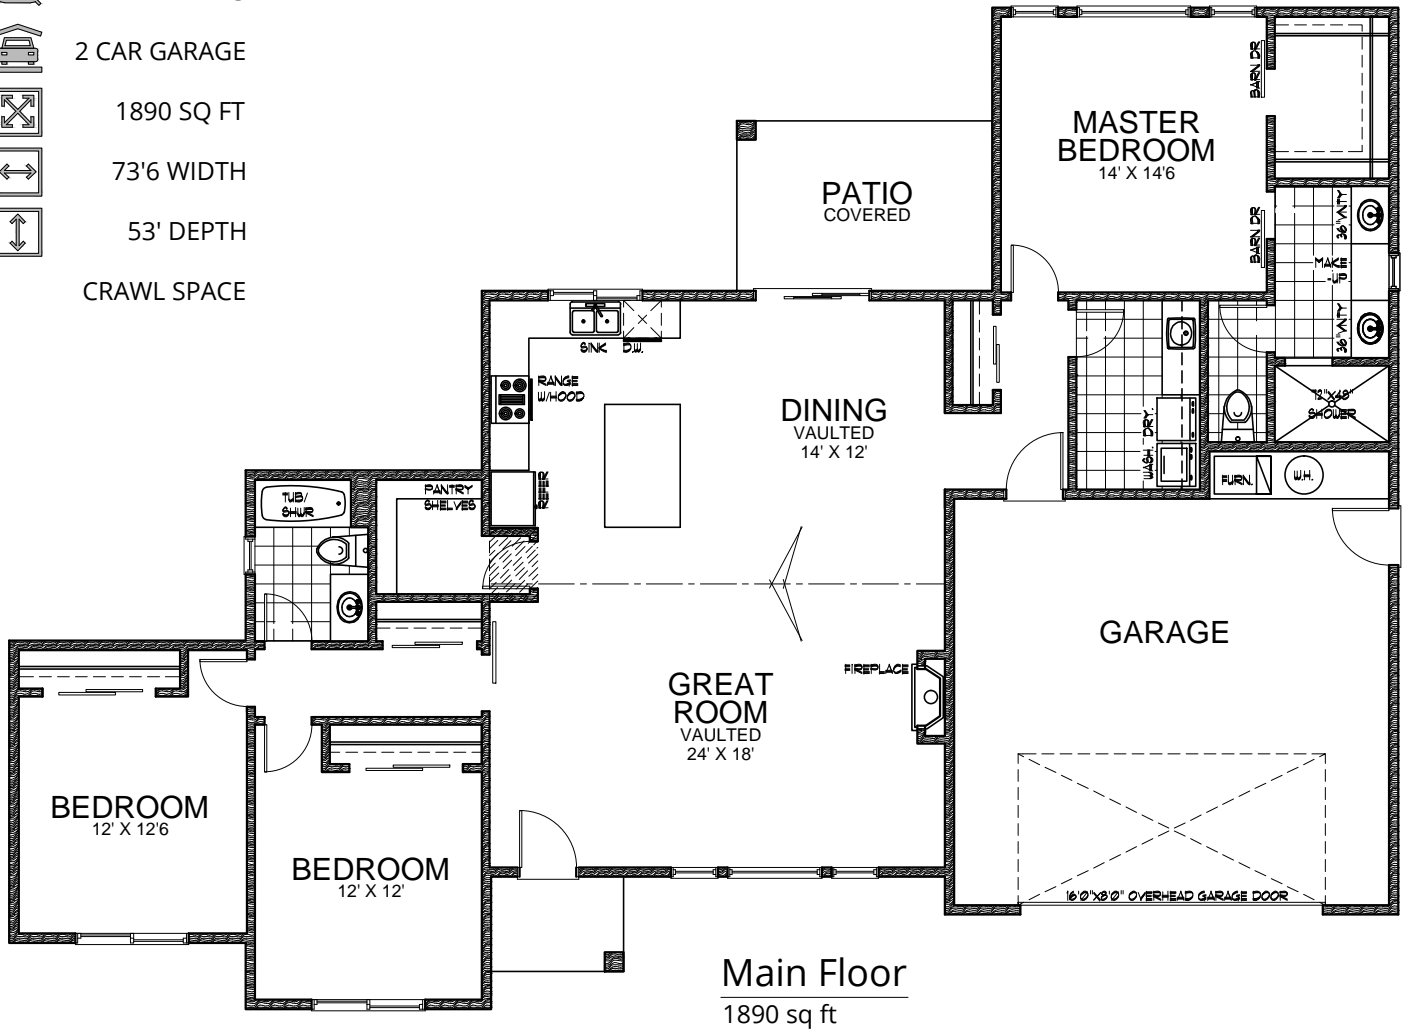

-  3 BEDROOMS
-  2 BATHS
-  2 CAR GARAGE
-  1890 SQ FT
-  73'6" WIDTH
-  53' DEPTH
- CRAWL SPACE

1890-R