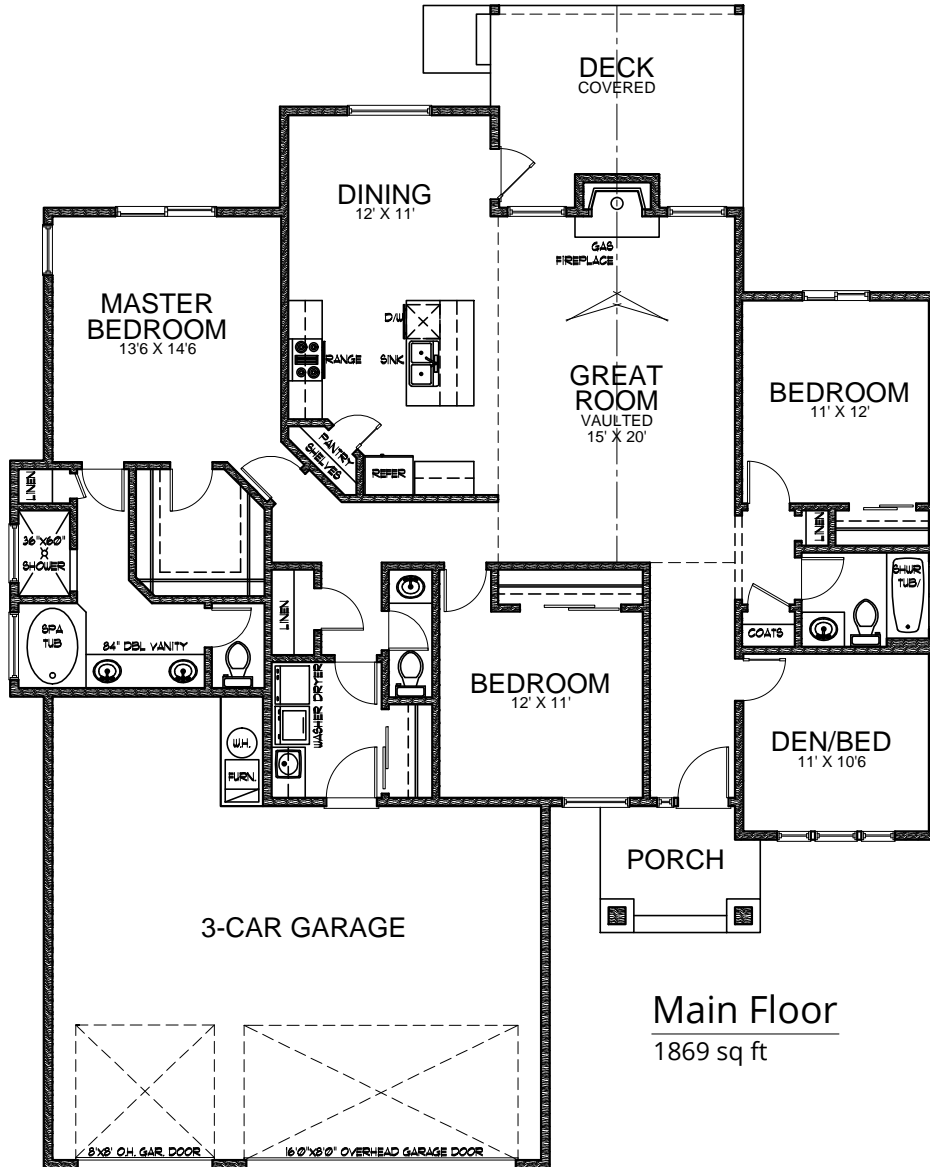

SPOKANE HOUSE PLANS

509.362.2214

.com

Main Floor
1869 sq ft

- 4 BEDROOMS
- 2.5 BATHS
- 3 CAR GARAGE
- 1869 SQ FT
- 55' WIDTH
- 61' DEPTH

FULL BASEMENT

1869-R