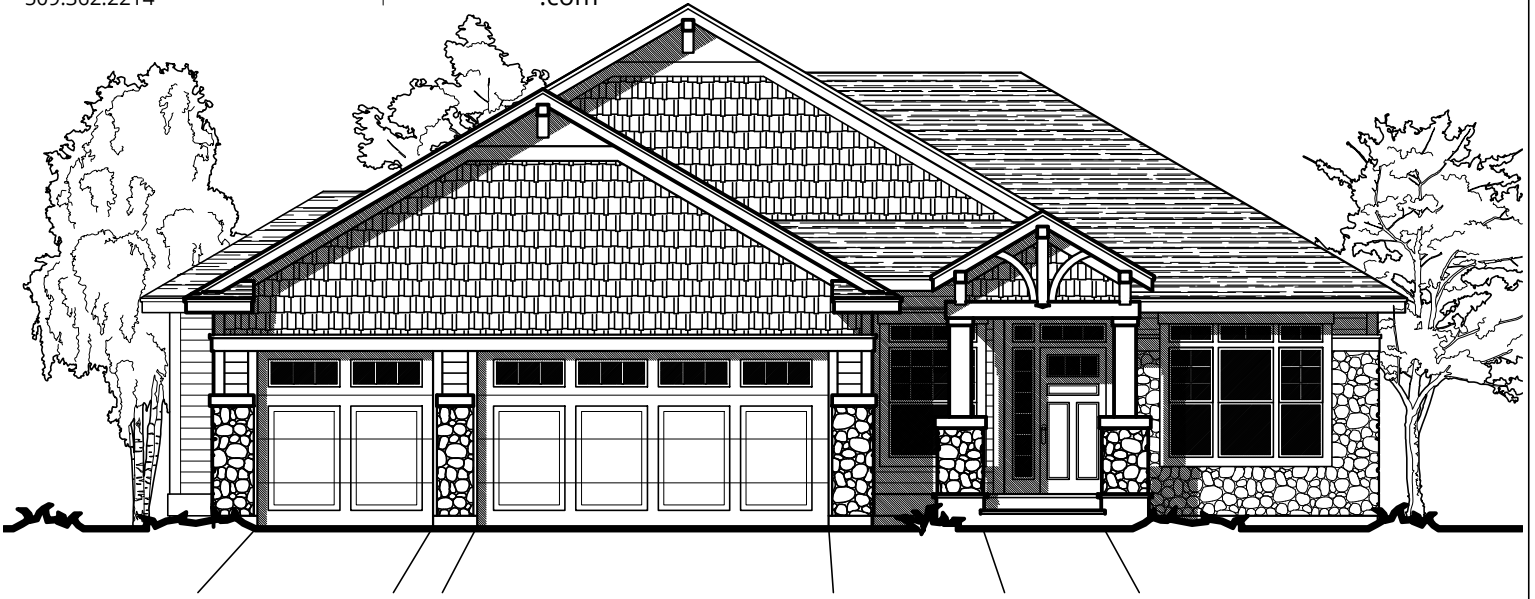

SPOKANE HOUSE PLANS

509.362.2214

.com

Main Floor
1869 sq ft

- 4 BEDROOMS
- 2.5 BATHS
- 3 CAR GARAGE
- 1869 SQ FT
- 55' WIDTH
- 61' DEPTH

FULL BASEMENT

1869-R