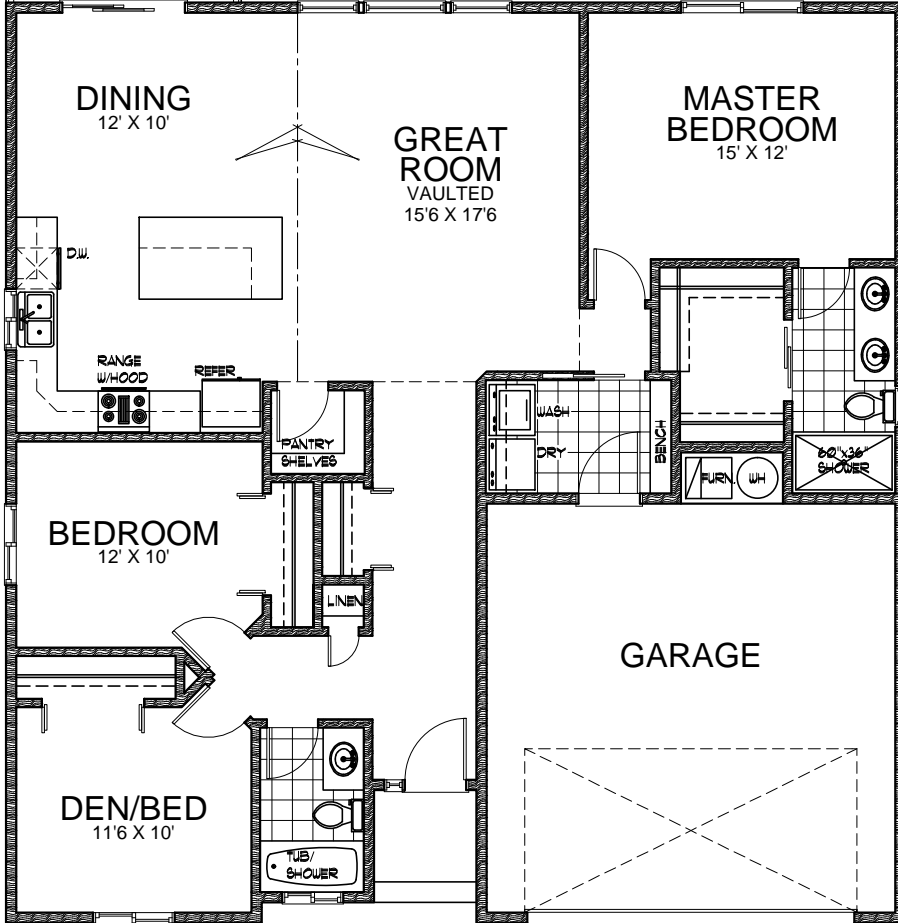

# SPOKANE HOUSE PLANS

509.362.2214

.com

- 3 BEDROOMS
- 2 BATHS
- 2 CAR GARAGE
- 1499 SQ FT
- 44' WIDTH
- 45' DEPTH
- CRAWL SPACE

**1499-R**