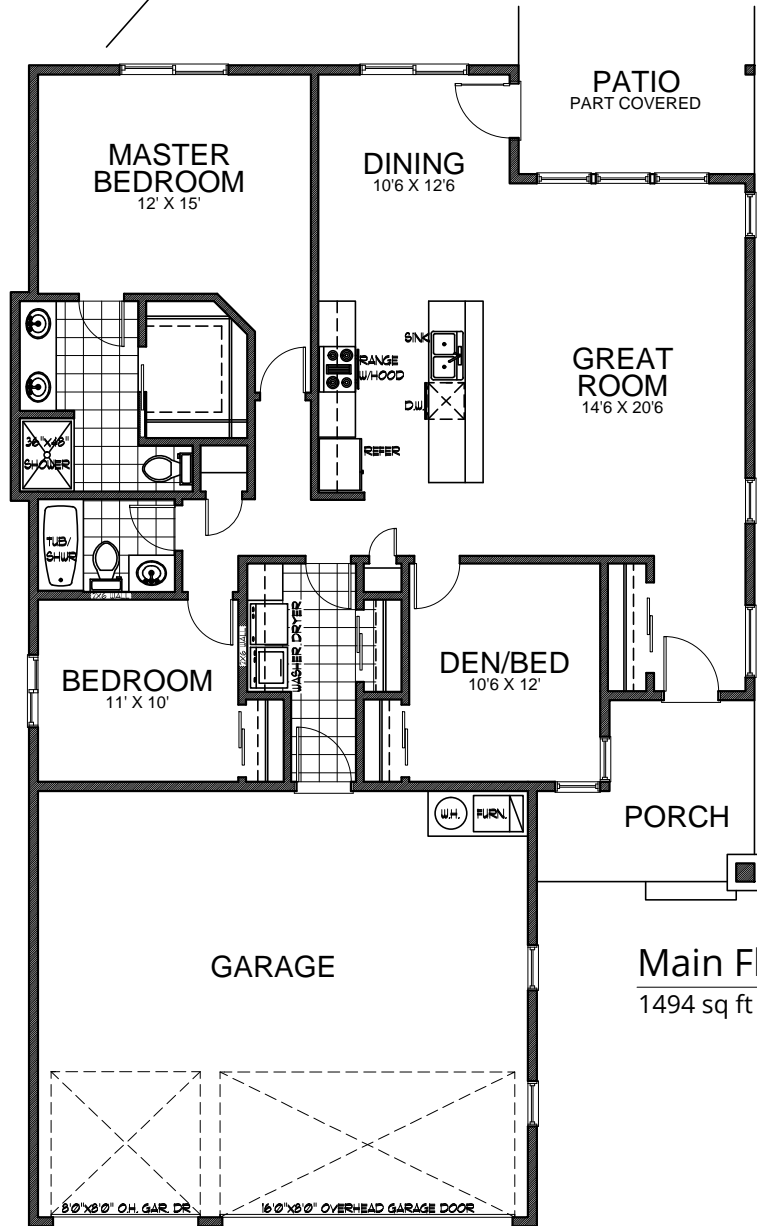

SPOKANE HOUSE PLANS

509.362.2214

.com

-  3 BEDROOMS
-  2 BATHS
-  3 CAR GARAGE
-  1494 SQ FT
-  40' WIDTH
-  64' DEPTH
- CRAWL SPACE

1494-Rb