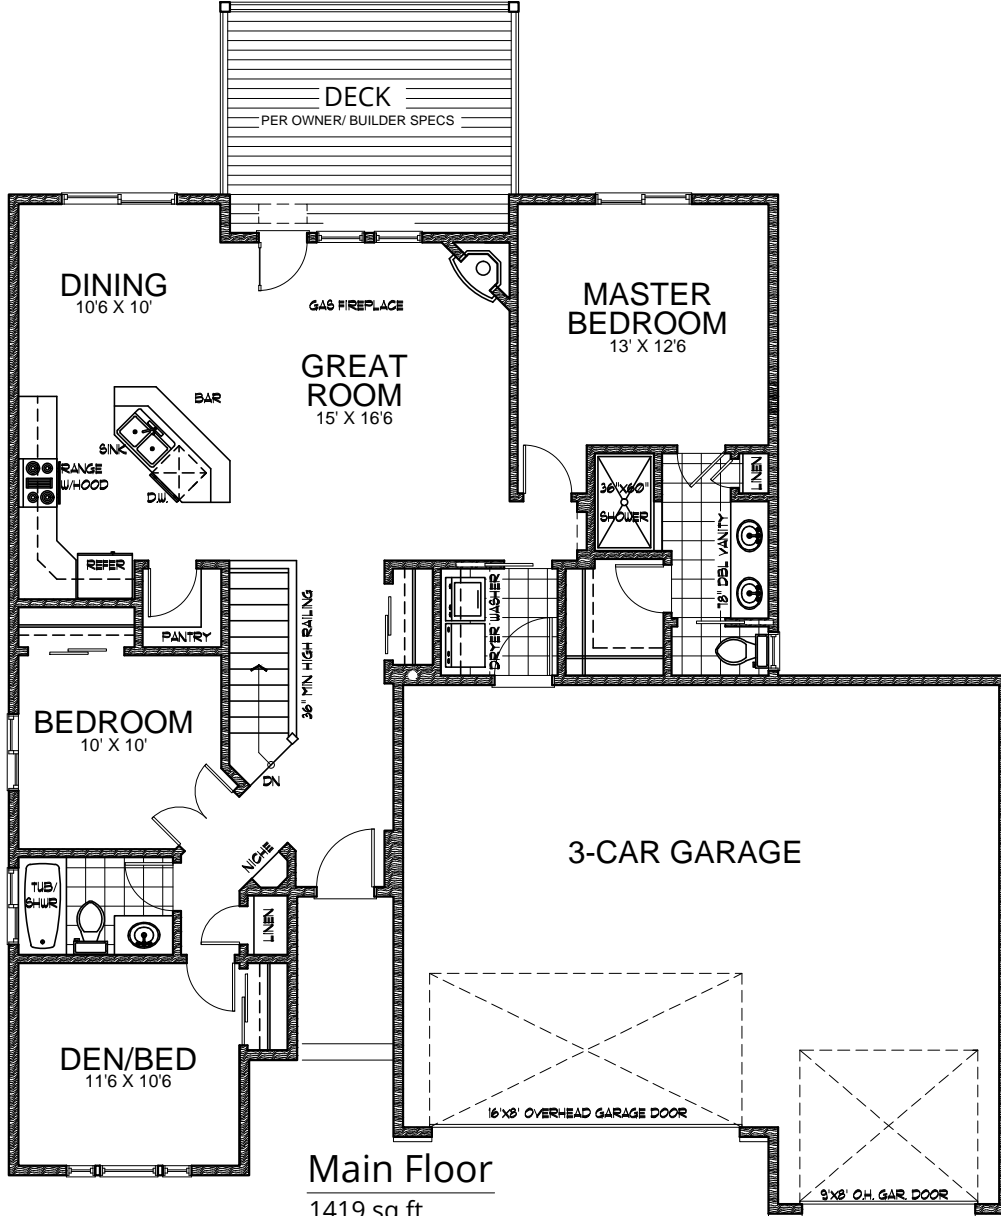

SPOKANE HOUSE PLANS

509.362.2214

.com

Main Floor
1419 sq ft

- 3 BEDROOMS
- 2 BATHS
- 3 CAR GARAGE
- 1419 SQ FT
- 52' WIDTH
- 53' DEPTH
- FULL BASEMENT

1419-R