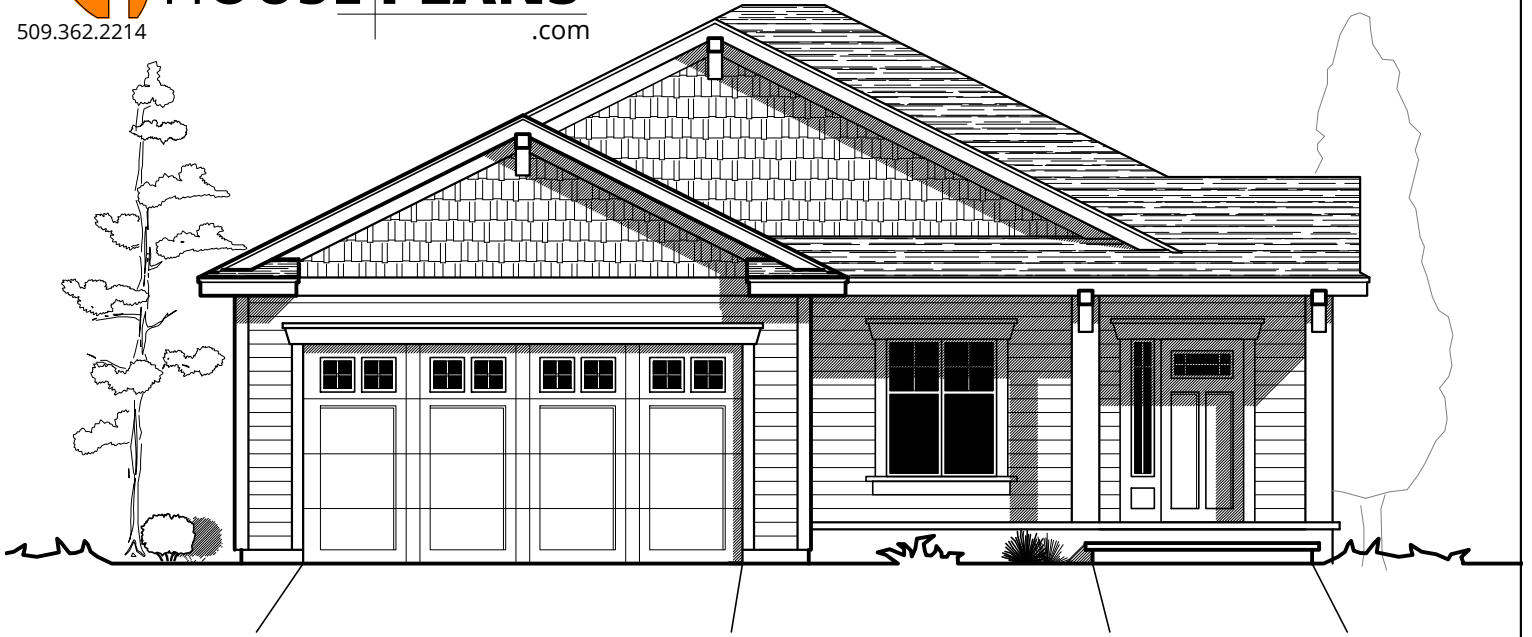

# SPOKANE HOUSE PLANS

509.362.2214

.com

-  3 BEDROOMS
-  2 BATHS
-  2 CAR GARAGE
-  1258 SQ FT
-  40' WIDTH
-  60' DEPTH
- CRAWL SPACE

**1258-Ra**