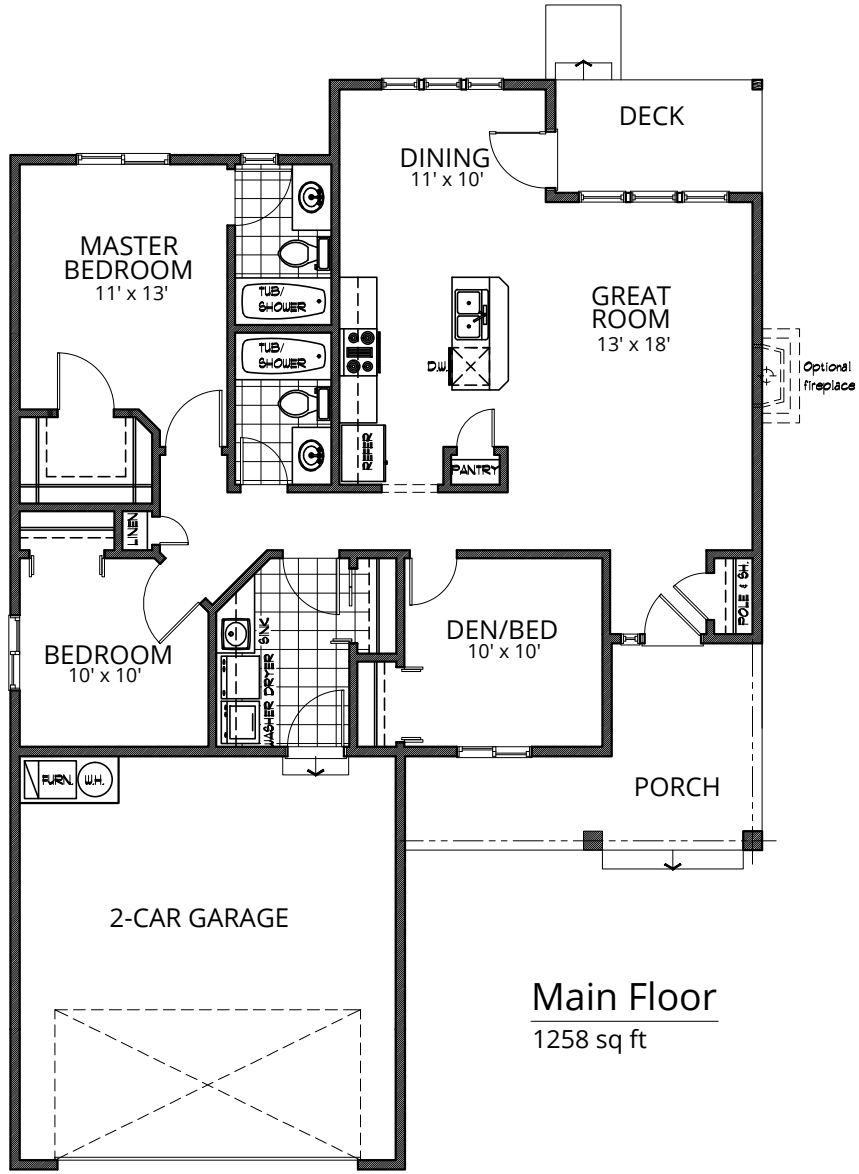

# SPOKANE HOUSE PLANS

509.362.2214

.com

-  3 BEDROOMS
-  2 BATHS
-  2 CAR GARAGE
-  1258 SQ FT
-  40' WIDTH
-  60' DEPTH
- CRAWL SPACE

**1258-Ra**