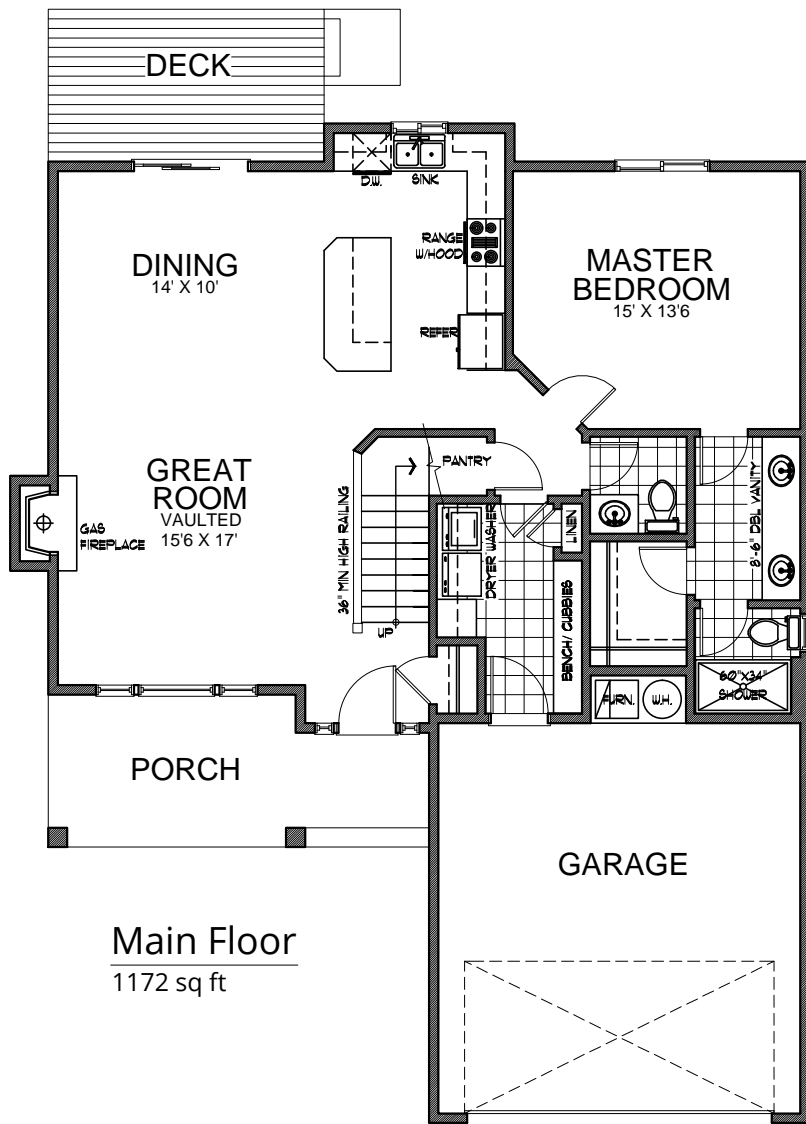

# SPOKANE HOUSE PLANS

509.362.2214

.com

- 4 BEDROOMS
- 2.5 BATHS
- 2 CAR GARAGE
- 1849 SQ FT
- 40' WIDTH
- 50'6" DEPTH
- CRAWL SPACE

**1849-T**