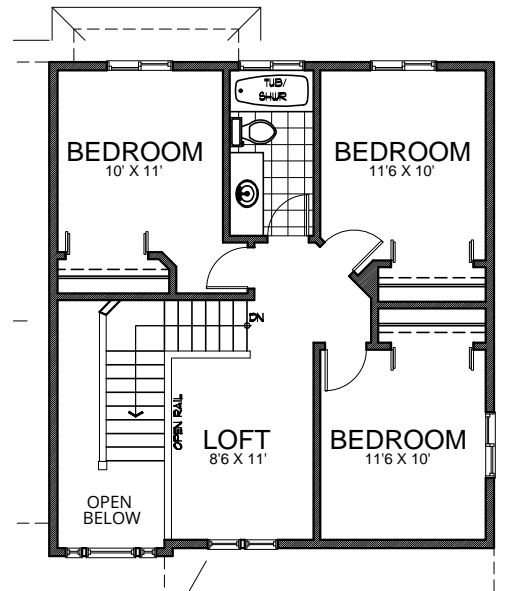

# SPOKANE HOUSE PLANS

509.362.2214

.com

- 4 BEDROOMS
- 2.5 BATHS
- 2 CAR GARAGE
- 1849 SQ FT
- 40' WIDTH
- 50'6" DEPTH
- CRAWL SPACE

**1849-T**