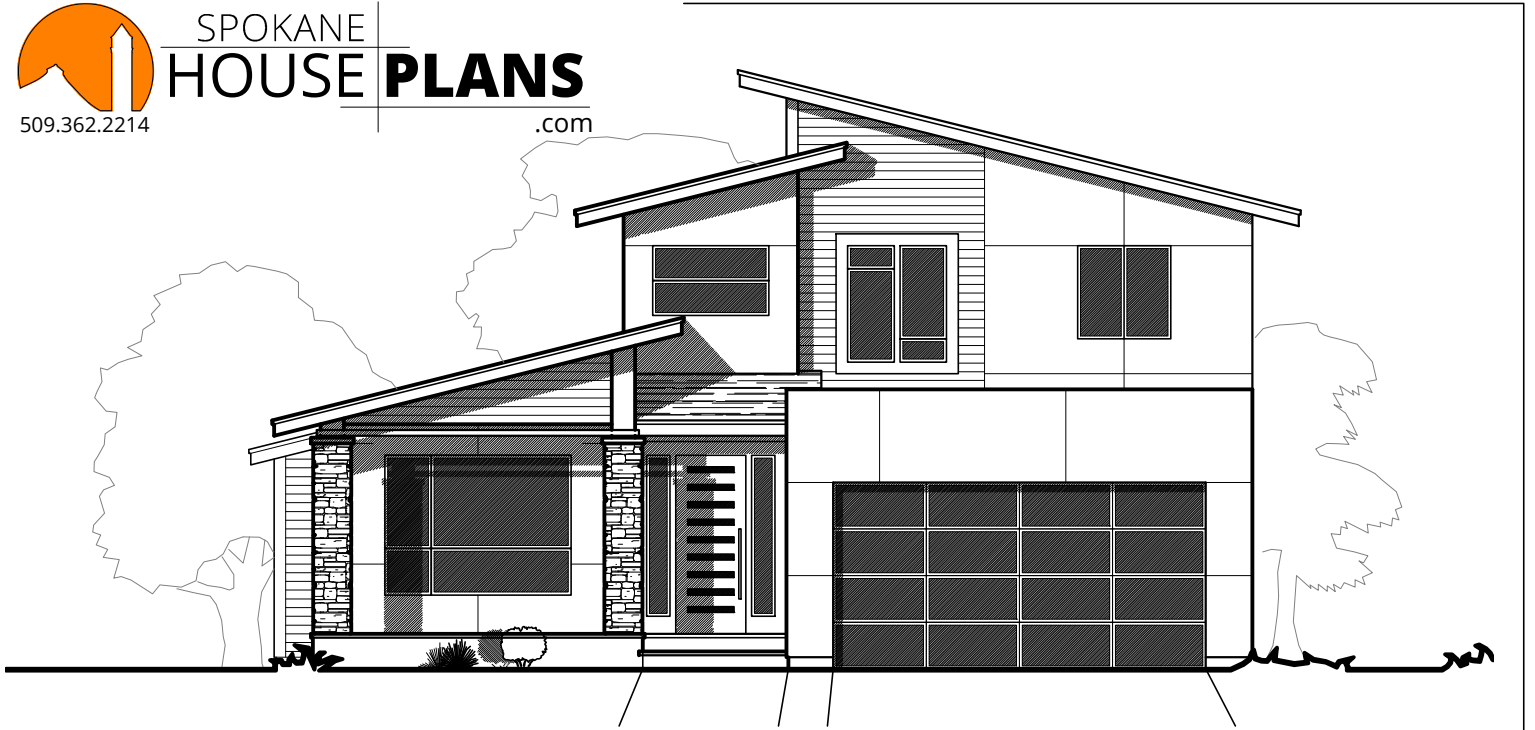

# SPOKANE HOUSE PLANS

509.362.2214

.com

- 4 BEDROOMS
- 2.5 BATHS
- 2 CAR GARAGE
- 1849 SQ FT
- 40' WIDTH
- 50'6" DEPTH
- CRAWL SPACE

**1849-T**