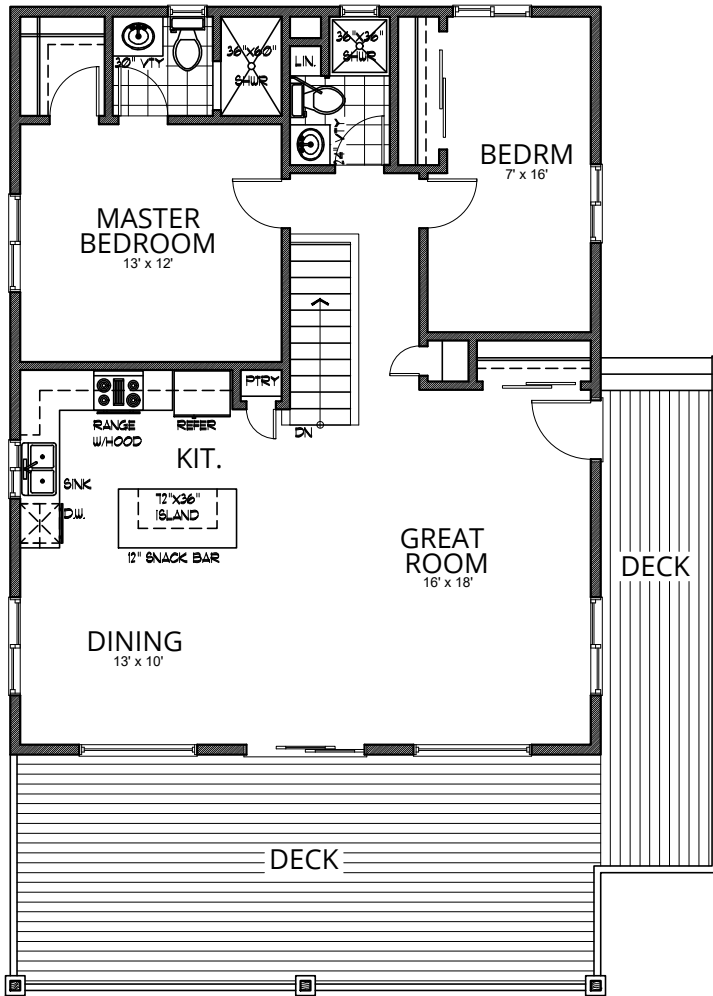

SPOKANE HOUSE PLANS

509.362.2214

.com

Main Floor

1140 sq ft

-  2 BEDROOMS
-  2 BATHS
-  NO GARAGE
-  1140 SQ FT
-  30' WIDTH
-  38' DEPTH

FULL BASEMENT

1140-R