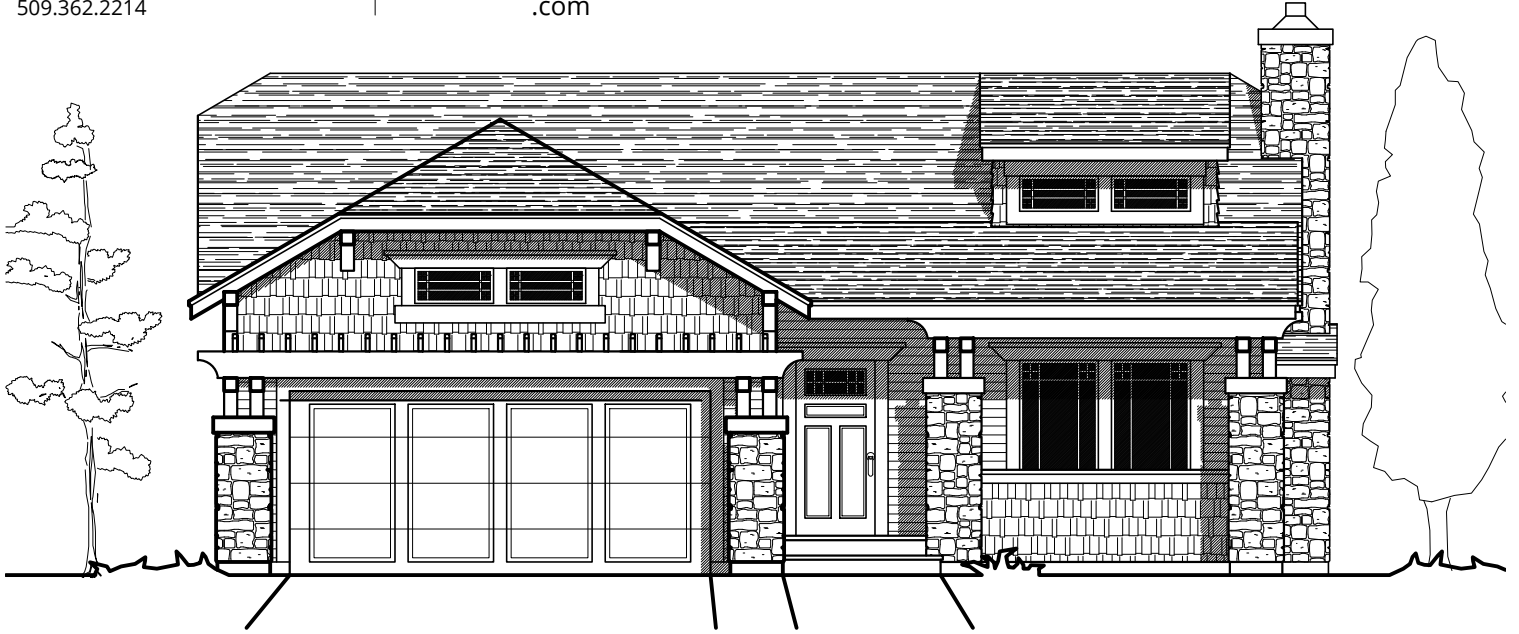

# SPOKANE HOUSE PLANS

509.362.2214

.com

-  2 BEDROOMS
-  2 BATHS
-  2 CAR GARAGE
-  1080 SQ FT
-  40' WIDTH
-  50' DEPTH
-  CRAWL SPACE

**1080-R**