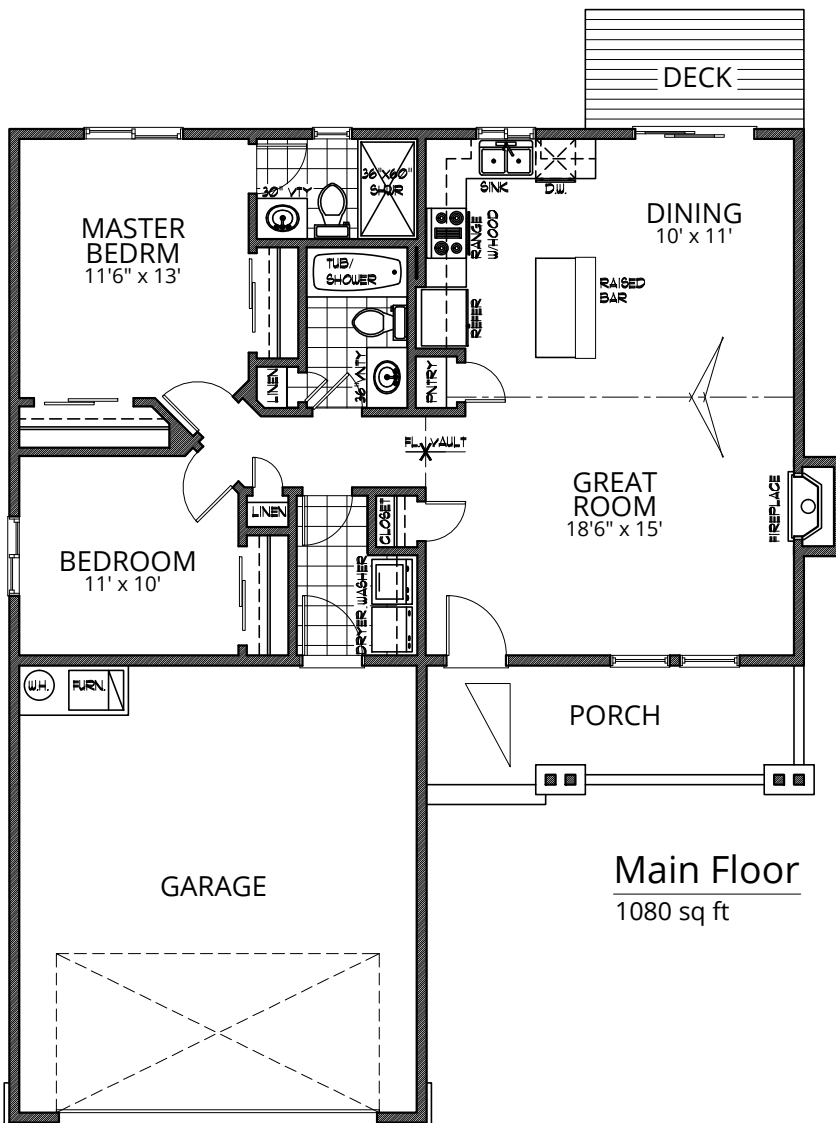

# SPOKANE HOUSE PLANS

509.362.2214

.com

-  2 BEDROOMS
-  2 BATHS
-  2 CAR GARAGE
-  1080 SQ FT
-  40' WIDTH
-  50' DEPTH
-  CRAWL SPACE

**1080-R**