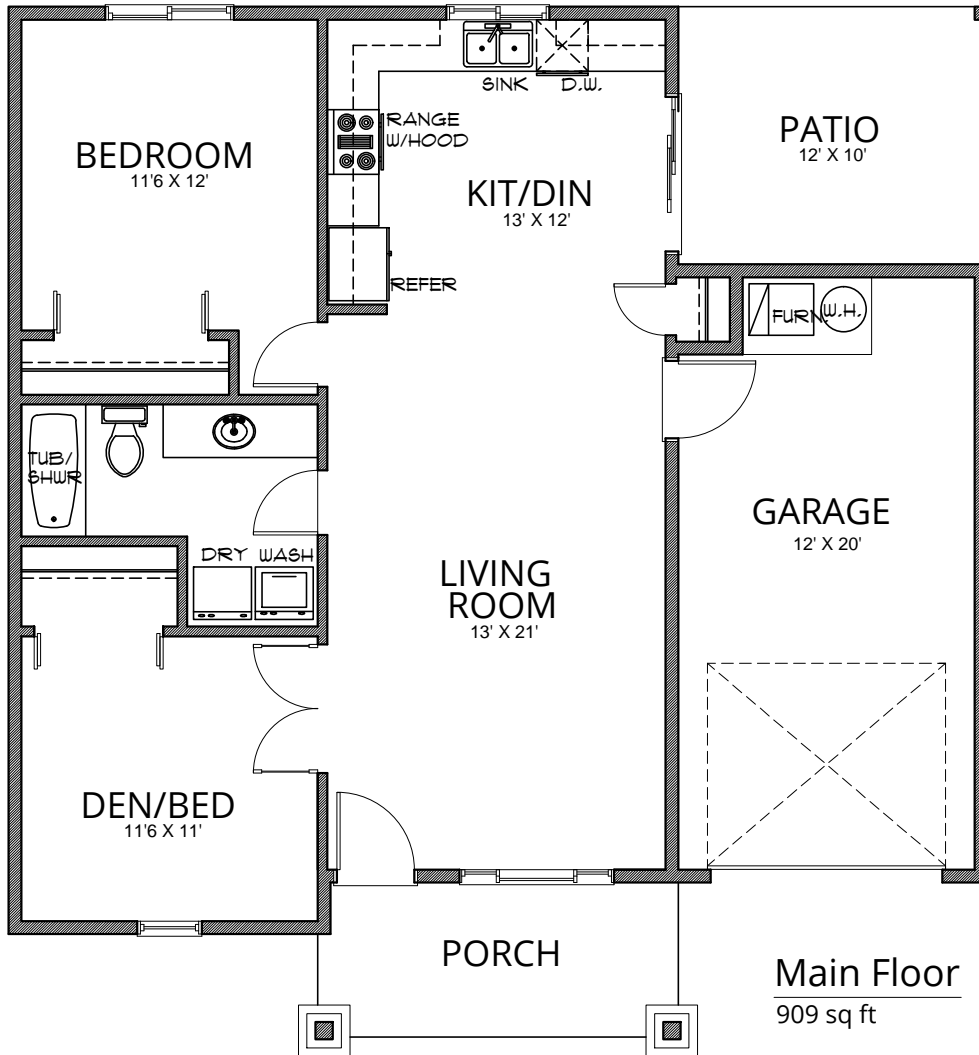

SPOKANE HOUSE PLANS

509.362.2214

.com

-  2 BEDROOMS
-  1 BATHS
-  1 CAR GARAGE
-  909 SQ FT
-  38' WIDTH
-  36' DEPTH
-  CRAWL SPACE or SLAB

909-R