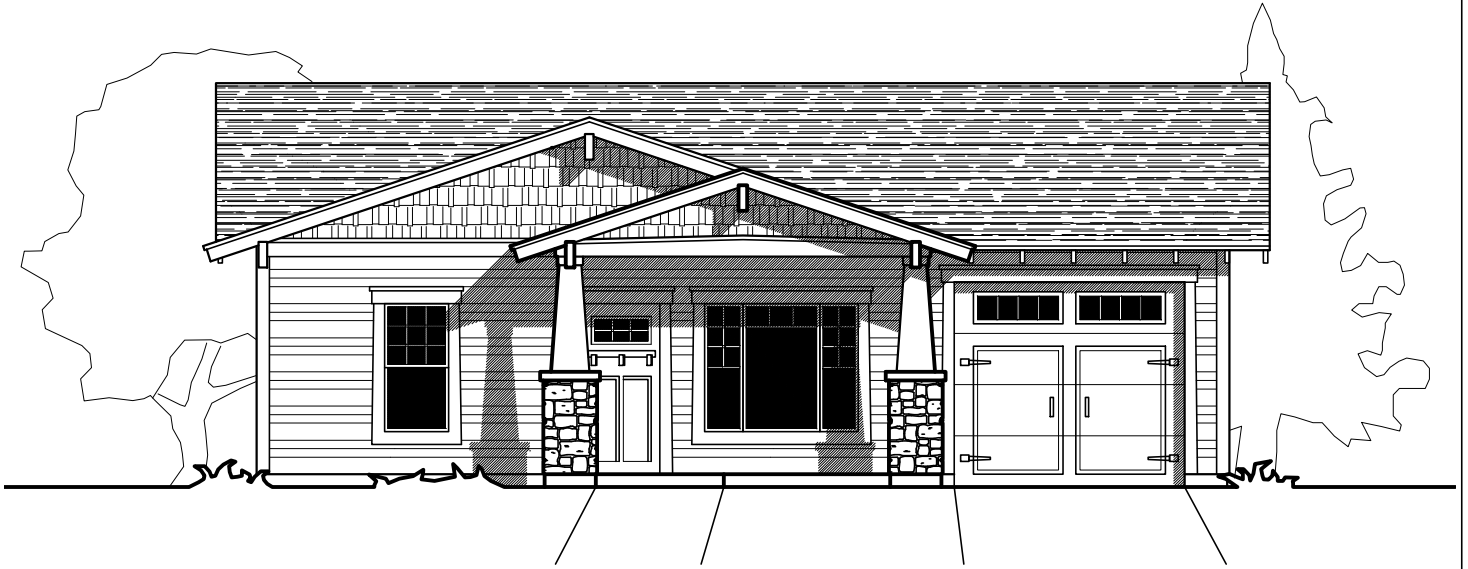

SPOKANE HOUSE PLANS

509.362.2214

.com

-  2 BEDROOMS
-  1 BATHS
-  1 CAR GARAGE
-  909 SQ FT
-  38' WIDTH
-  36' DEPTH
-  CRAWL SPACE or SLAB

909-R