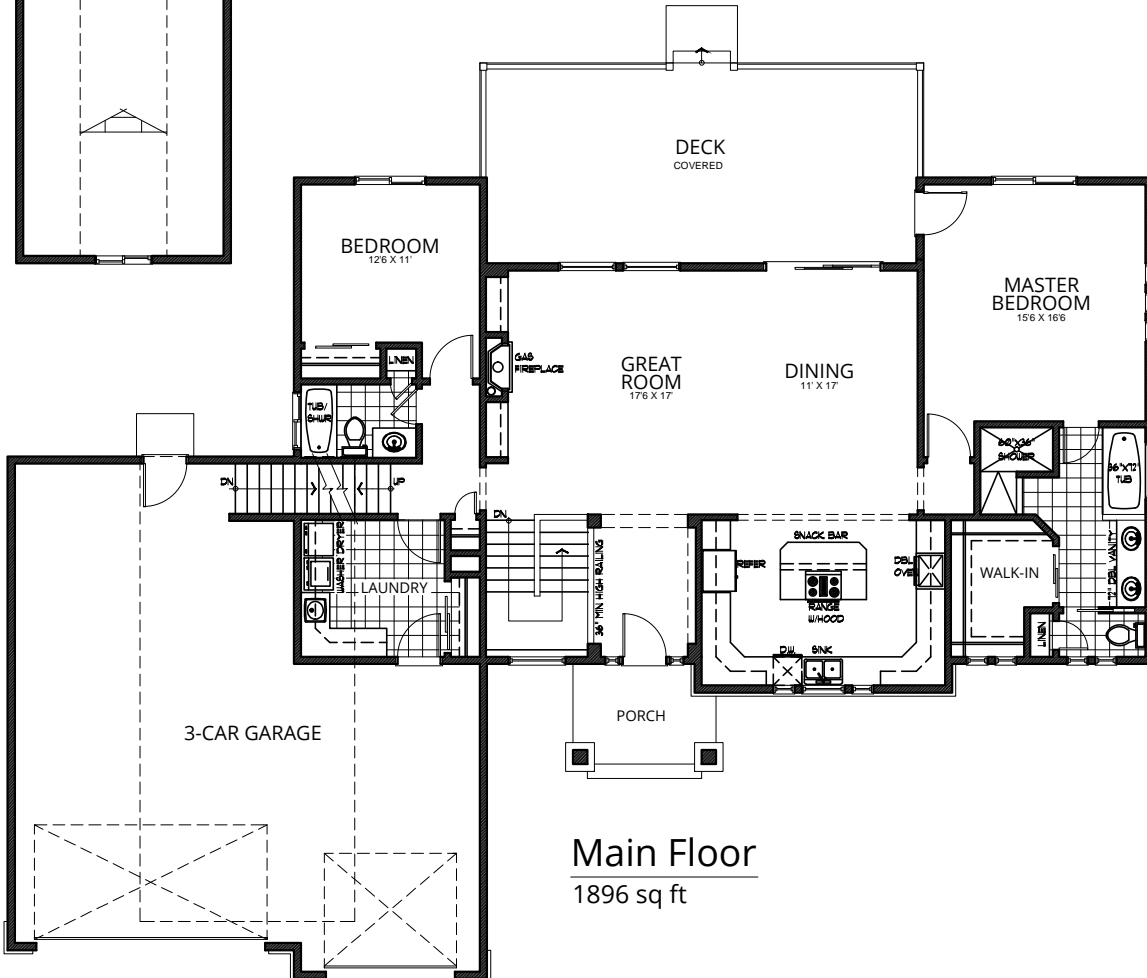

509.362.2214

SPOKANE HOUSE PLANS

.com

Main Floor
1896 sq ft

-  2 BEDROOMS
-  2 BATHS
-  3 CAR GARAGE
-  1896 SQ FT
-  80' WIDTH
-  56' DEPTH
- FULL BASEMENT

1896-R