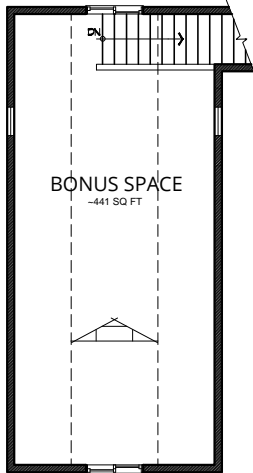

509.362.2214

SPOKANE HOUSE PLANS

.com

Main Floor
1896 sq ft

-  2 BEDROOMS
-  2 BATHS
-  3 CAR GARAGE
-  1896 SQ FT
-  80' WIDTH
-  56' DEPTH
- FULL BASEMENT

1896-R