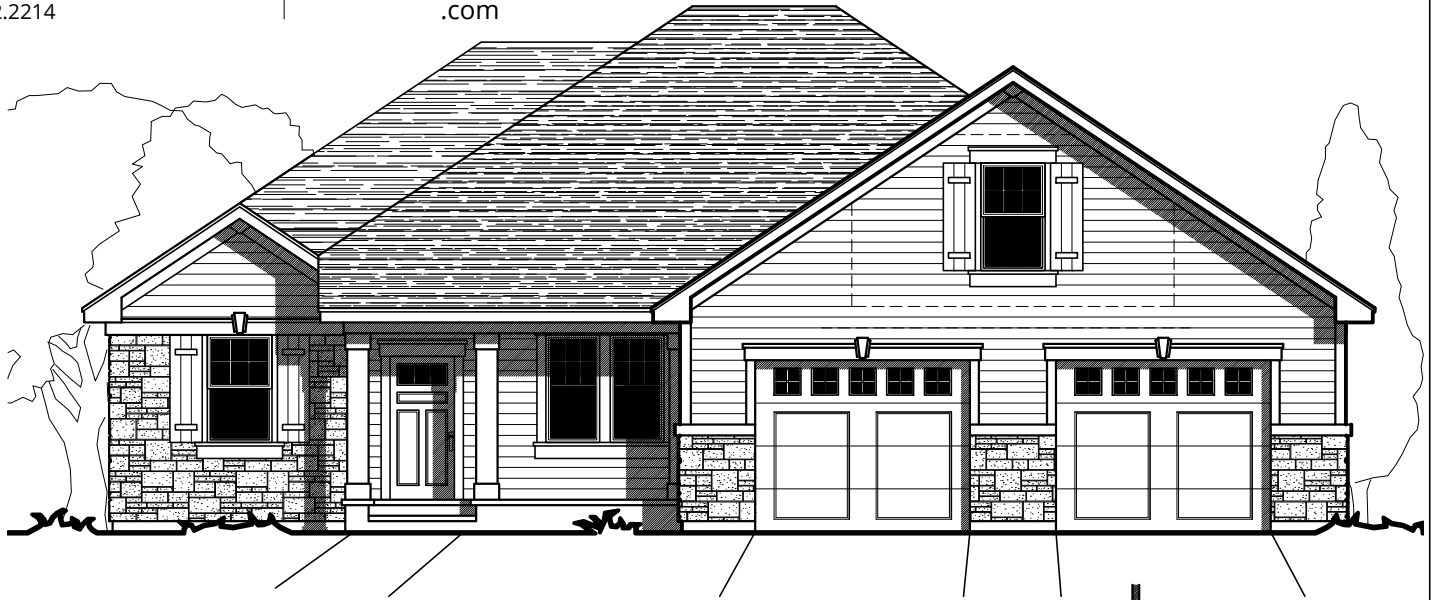

# SPOKANE HOUSE PLANS

509.362.2214

.com

-  4 BEDROOMS
-  2.5 BATHS
-  3 CAR GARAGE
-  1845 SQ FT
-  57'6" WIDTH
-  63'6" DEPTH
-  CRAWL SPACE

**1845-R**