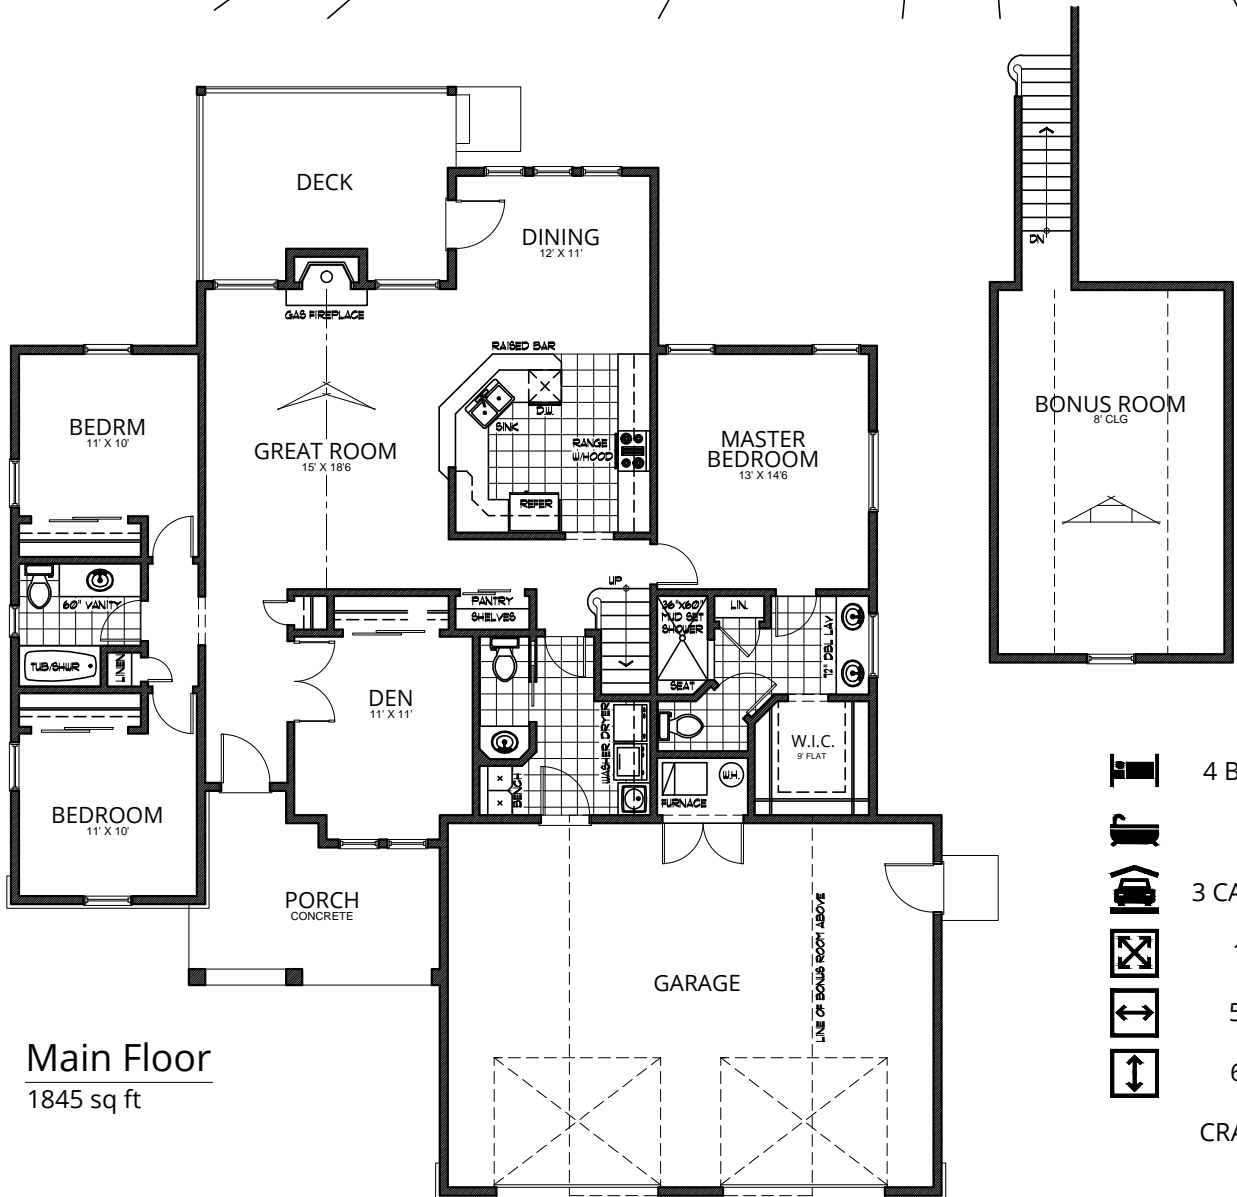

# SPOKANE HOUSE PLANS

509.362.2214

.com

-  4 BEDROOMS
-  2.5 BATHS
-  3 CAR GARAGE
-  1845 SQ FT
-  57'6" WIDTH
-  63'6" DEPTH
-  CRAWL SPACE

**1845-R**