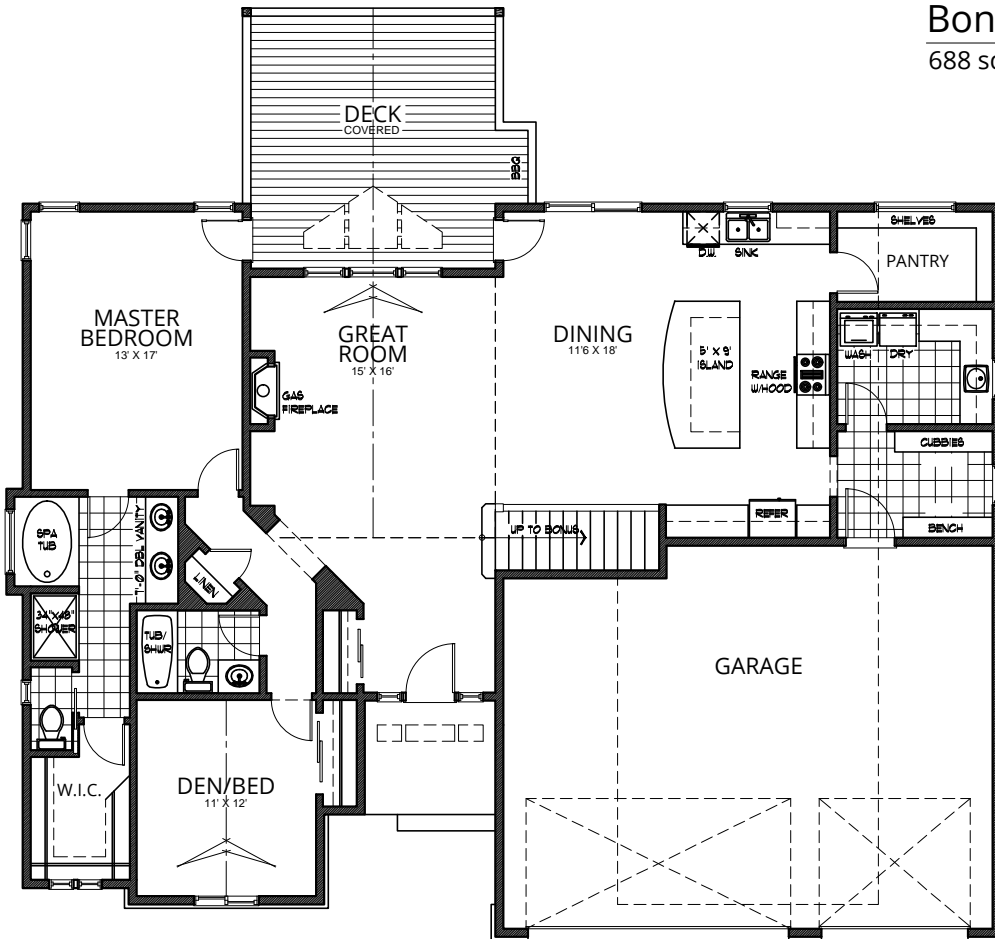

Bonus
688 sq ft

Main Floor
1749 sq ft

- 3 BEDROOMS
- 3 BATHS
- 3 CAR GARAGE
- 1749 SQ FT
- 60' WIDTH
- 45' DEPTH
- CRAWL SPACE

1749-R