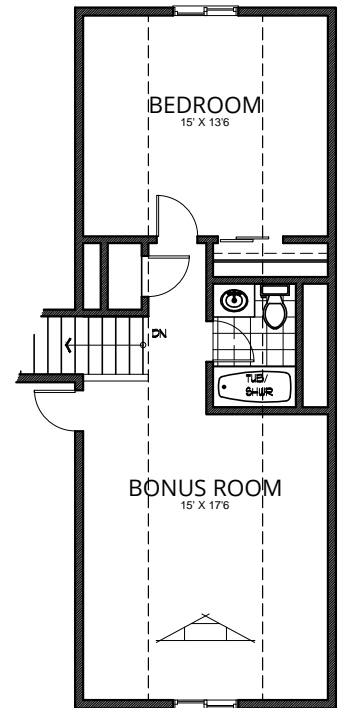

Bonus
688 sq ft

Main Floor
1749 sq ft

- 3 BEDROOMS
- 3 BATHS
- 3 CAR GARAGE
- 1749 SQ FT
- 60' WIDTH
- 45' DEPTH
- CRAWL SPACE

1749-R