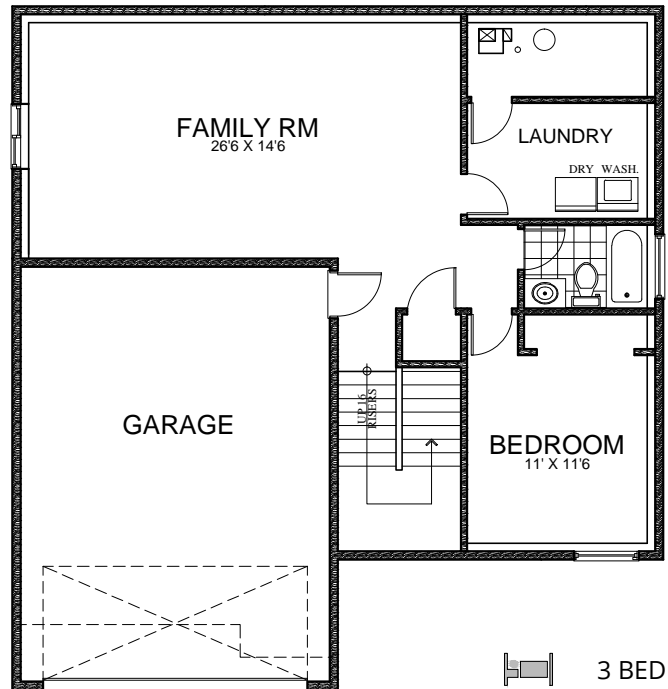

# SPOKANE HOUSE PLANS

509.362.2214

.com

- 3 BEDROOMS
- 2 BATHS
- 2 CAR GARAGE
- 1452 SQ FT
- 40' WIDTH
- 42' DEPTH
- FULL BASEMENT

**1452-S**