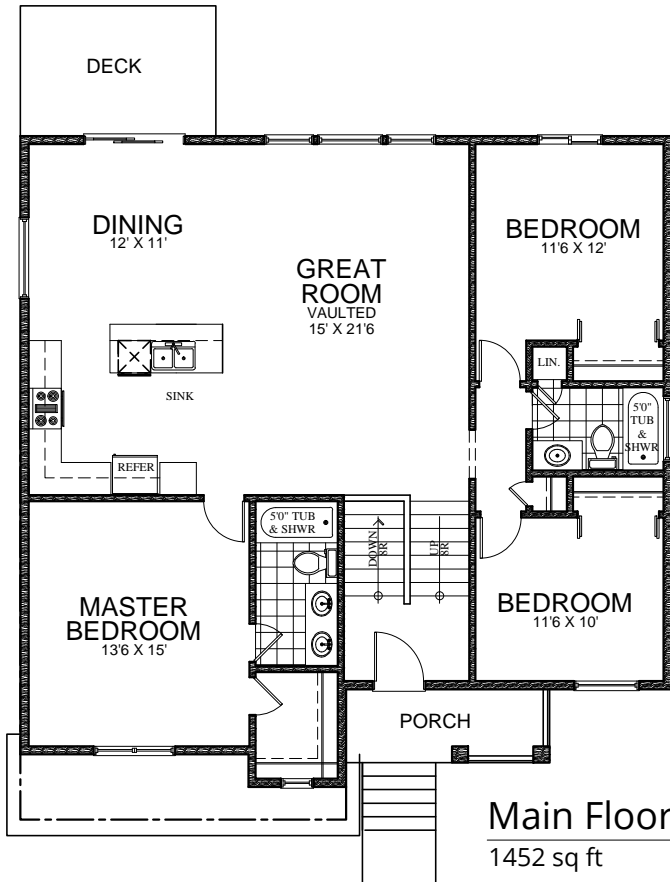

# SPOKANE HOUSE PLANS

509.362.2214

.com

- 3 BEDROOMS
- 2 BATHS
- 2 CAR GARAGE
- 1452 SQ FT
- 40' WIDTH
- 42' DEPTH
- FULL BASEMENT

**1452-S**