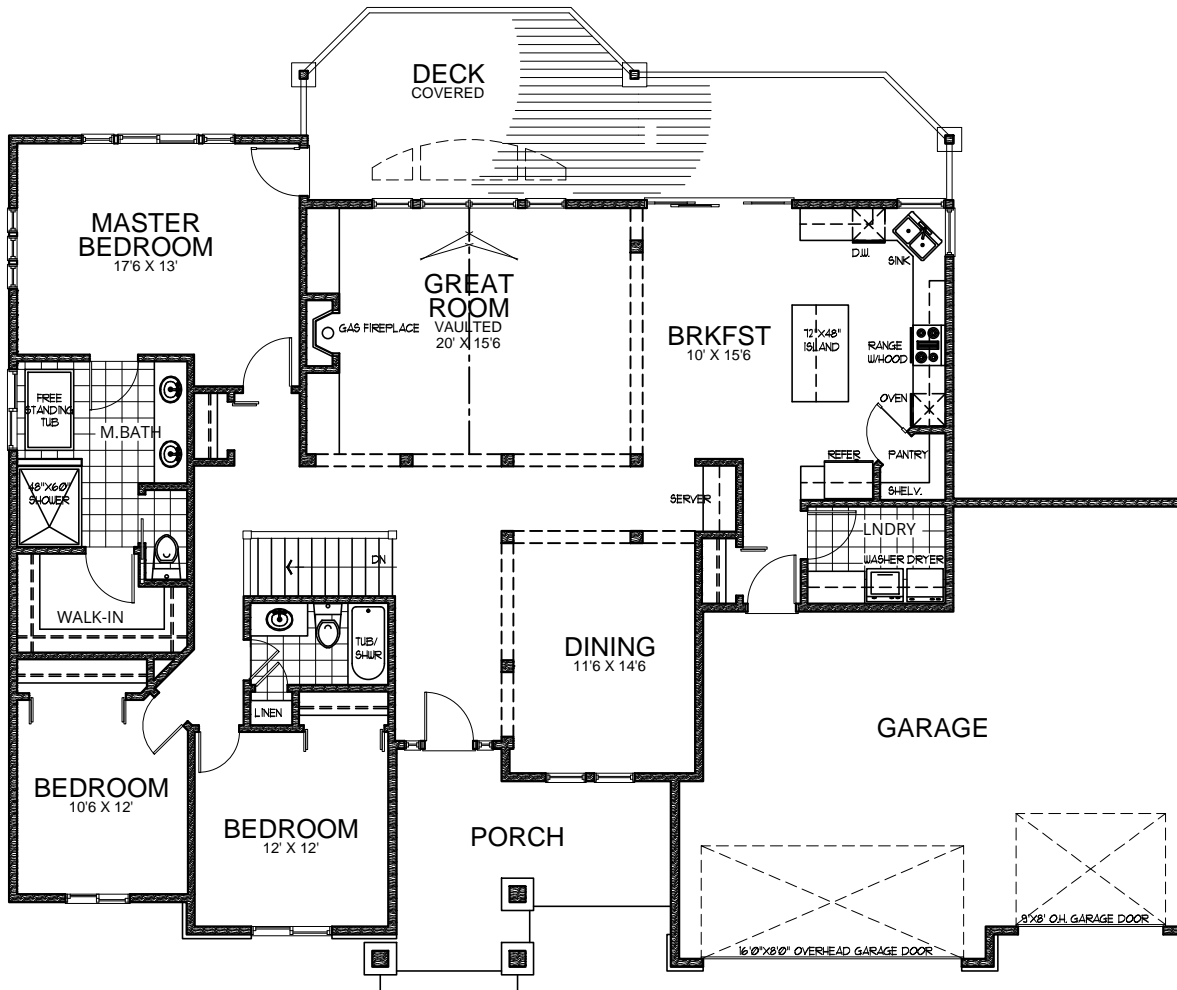

# SPOKANE HOUSE PLANS

509.362.2214

.com

Main Floor  
2210 sq ft

- 3 BEDROOMS
- 2 BATHS
- 3 CAR GARAGE
- 2210 SQ FT
- 73' WIDTH
- 51'6" DEPTH

FULL BASEMENT

2210-R