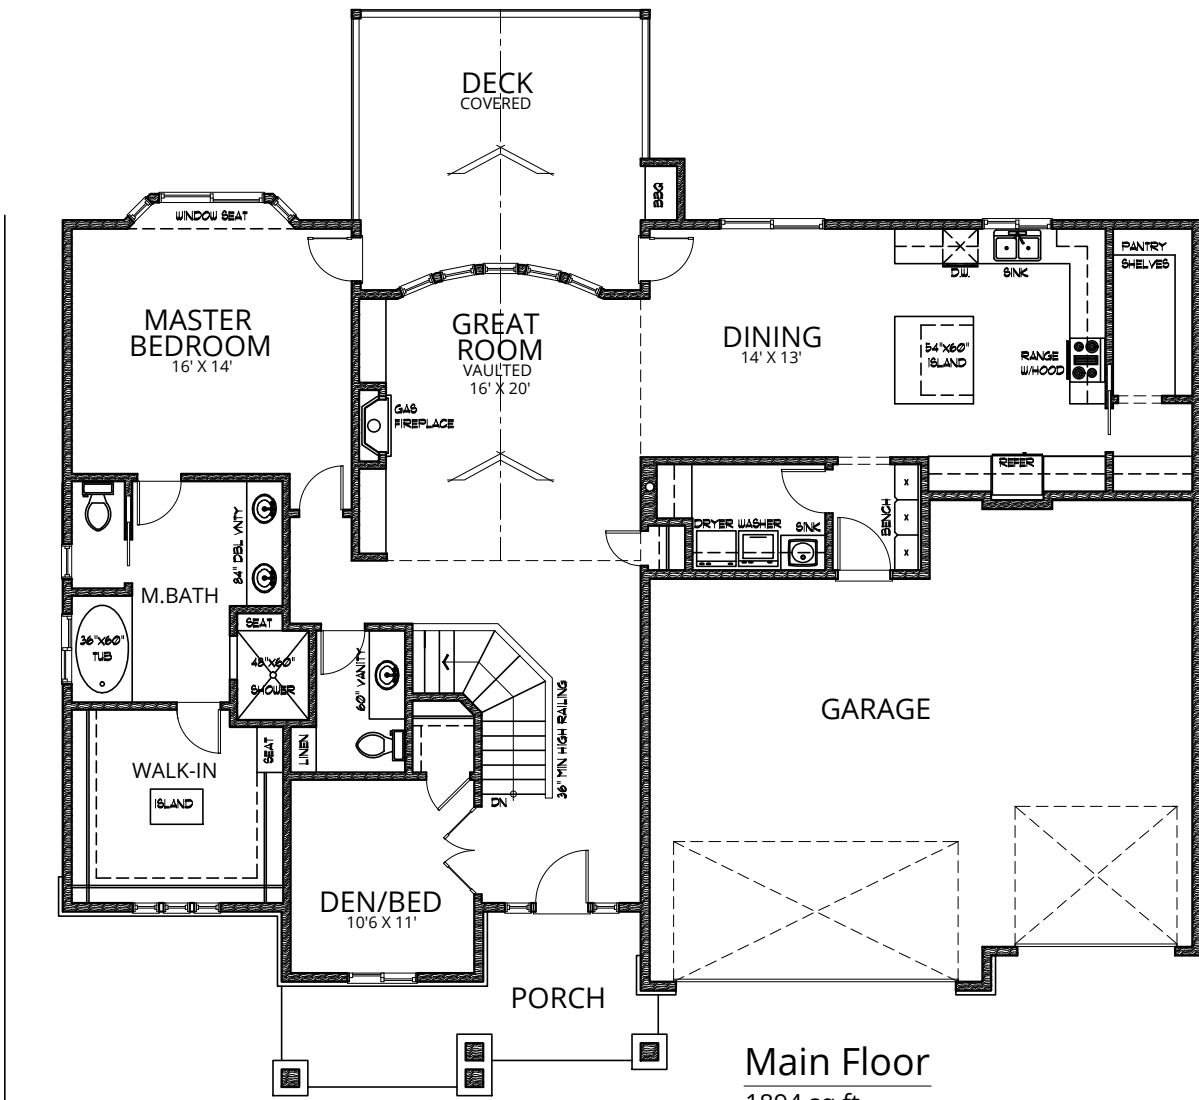

# SPOKANE HOUSE PLANS

509.362.2214

.com

- 2 BEDROOMS
- 2 BATHS
- 3 CAR GARAGE
- 1894 SQ FT
- 65' WIDTH
- 44' DEPTH
- FULL BASEMENT

Main Floor  
1894 sq ft

**1894-R**