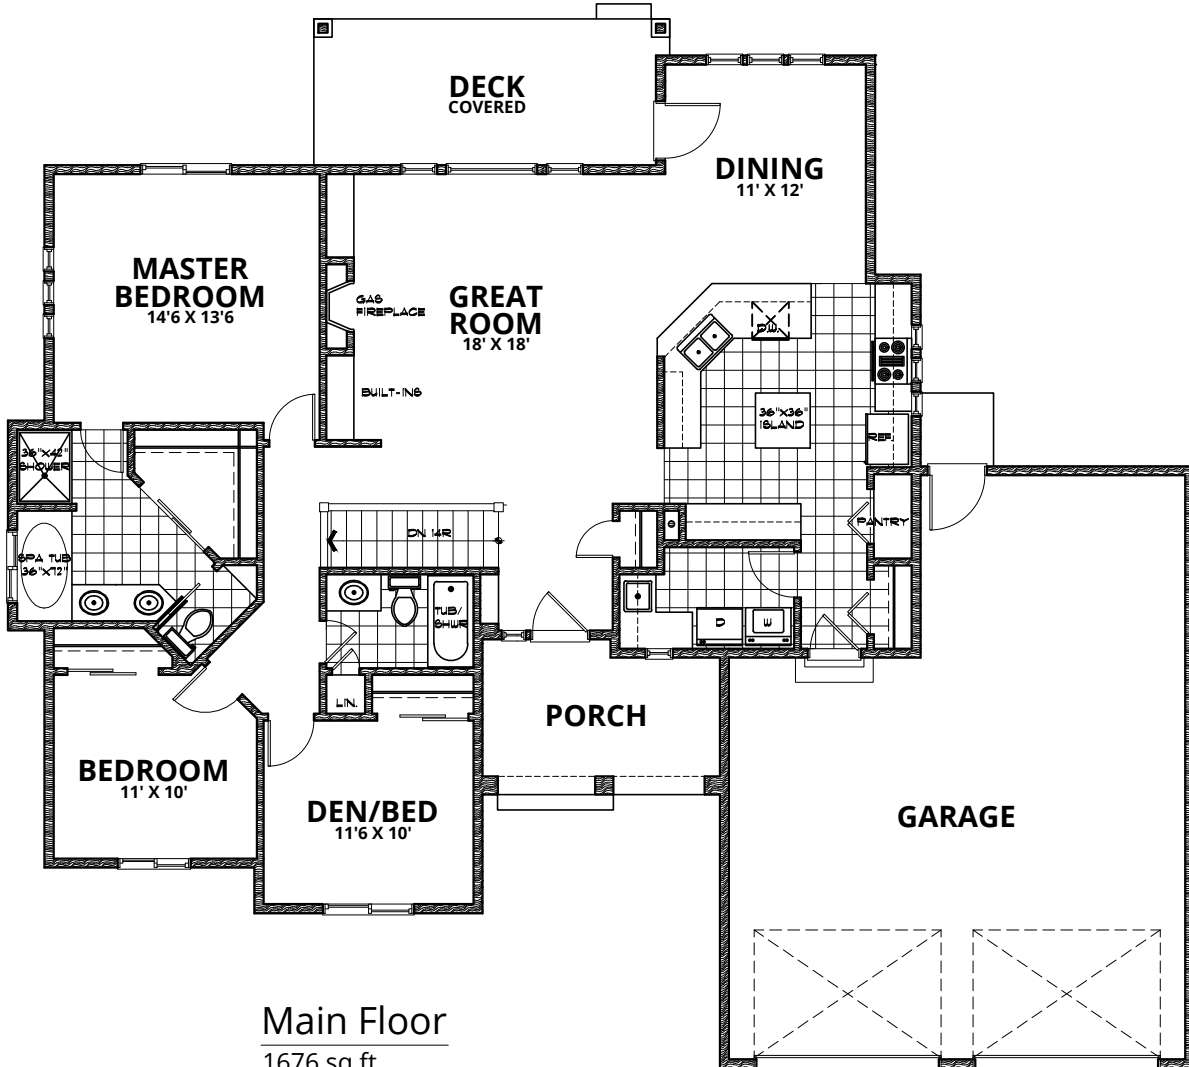

SPOKANE HOUSE PLANS

509.362.2214

.com

Main Floor
1676 sq ft

- 3 BEDROOMS
- 2 BATHS
- 2+ CAR GARAGE
- 1676 SQ FT
- 65' WIDTH
- 55'6 DEPTH
- FULL BASEMENT

1676-R