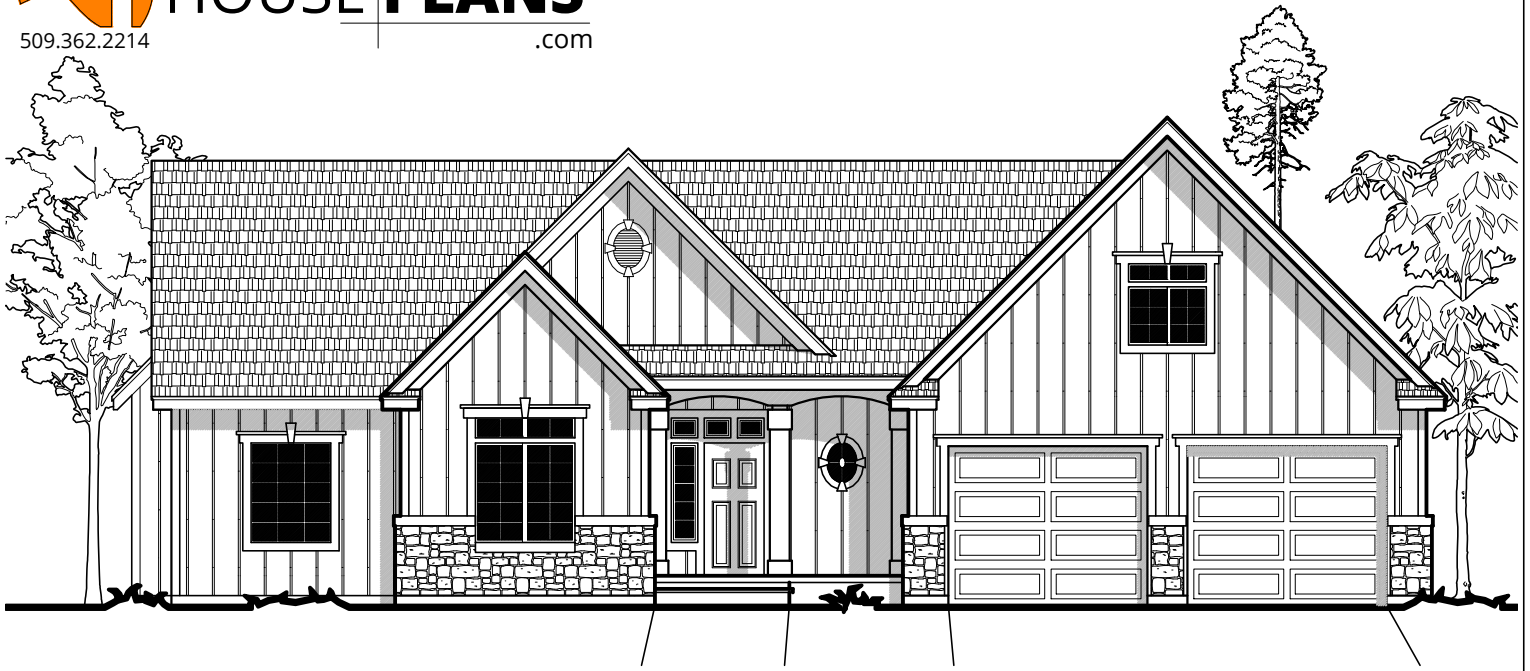

SPOKANE HOUSE PLANS

509.362.2214

.com

Main Floor
1676 sq ft

- 3 BEDROOMS
- 2 BATHS
- 2+ CAR GARAGE
- 1676 SQ FT
- 65' WIDTH
- 55'6 DEPTH
- FULL BASEMENT

1676-R