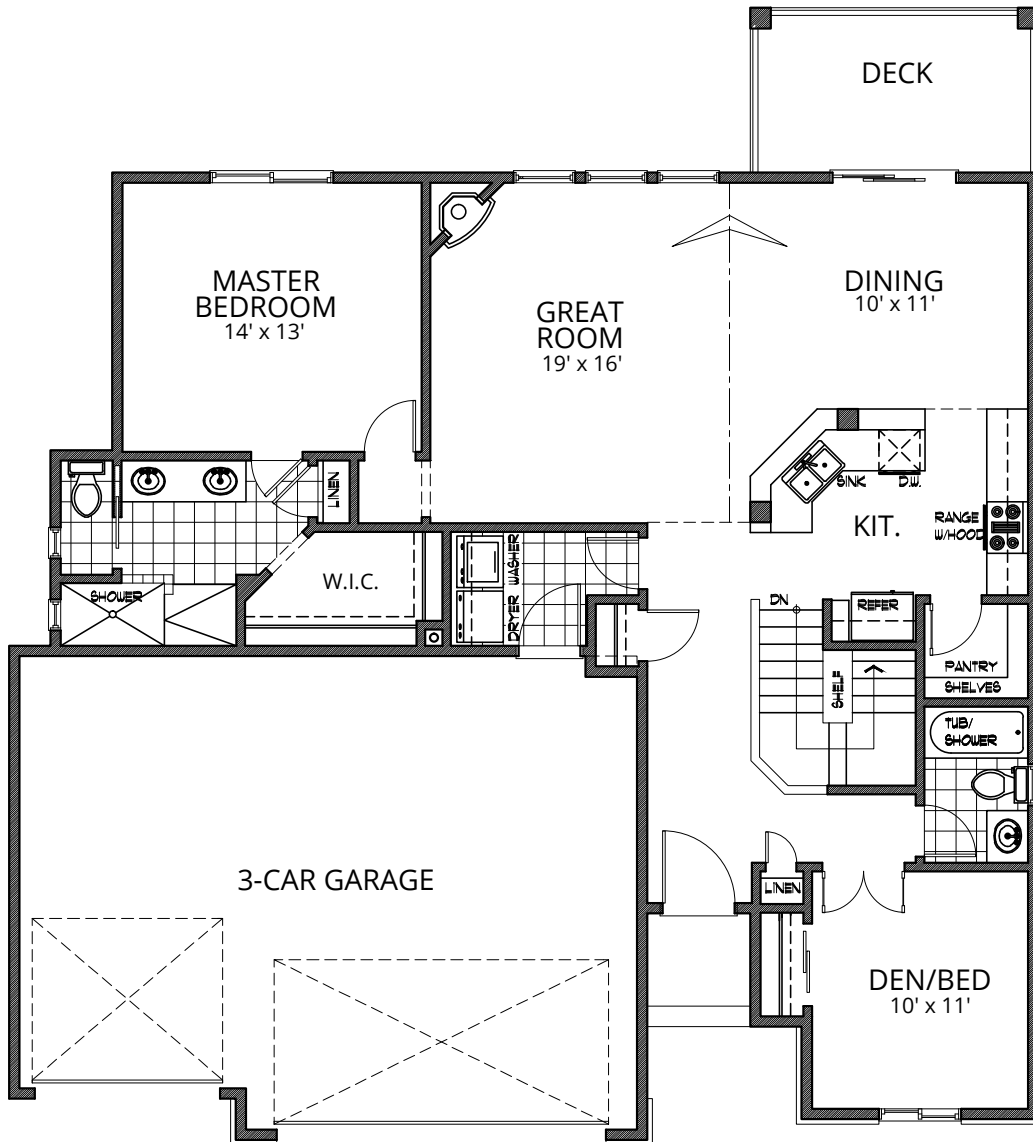

# SPOKANE HOUSE PLANS

509.362.2214

.com

-  2 BEDROOMS
-  2 BATHS
-  3 CAR GARAGE
-  1443 SQ FT
-  50' WIDTH
-  47' DEPTH
-  BASEMENT

**1443-R**