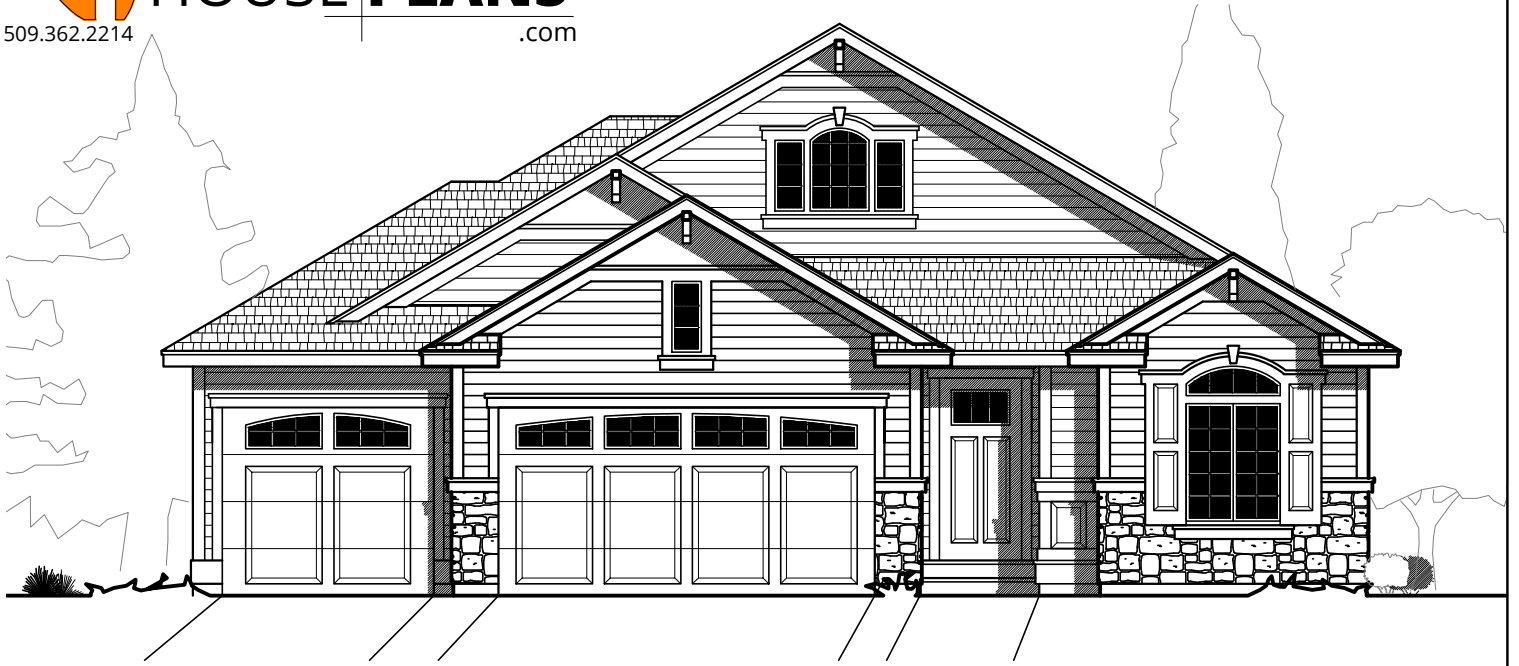

# SPOKANE HOUSE PLANS

509.362.2214

.com

-  2 BEDROOMS
-  2 BATHS
-  3 CAR GARAGE
-  1443 SQ FT
-  50' WIDTH
-  47' DEPTH
-  BASEMENT

**1443-R**