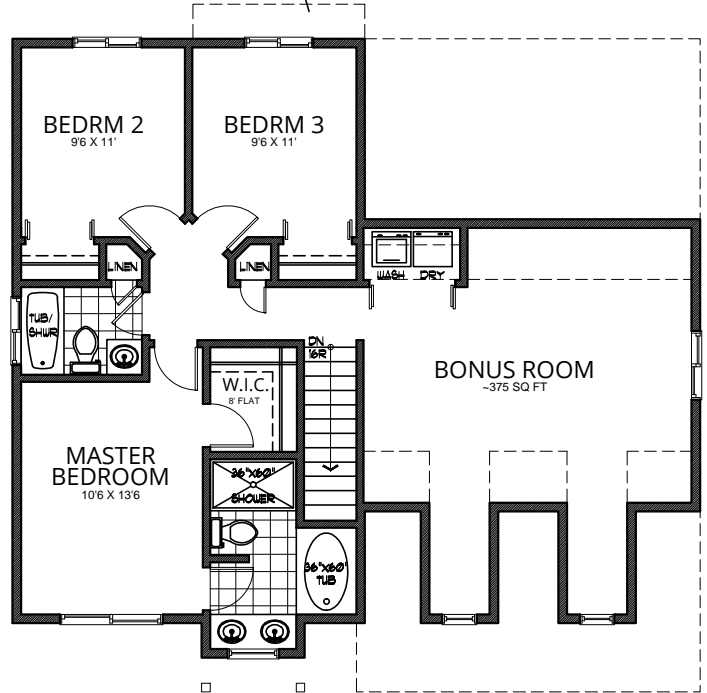

# SPOKANE HOUSE PLANS

509.362.2214

.com

- 3 BEDROOMS
- 2.5 BATHS
- 2+ CAR GARAGE
- 1389 SQ FT
- 40' WIDTH
- 40' DEPTH

FULL BASEMENT

**Main Floor**  
717 sq ft

**1389-T**