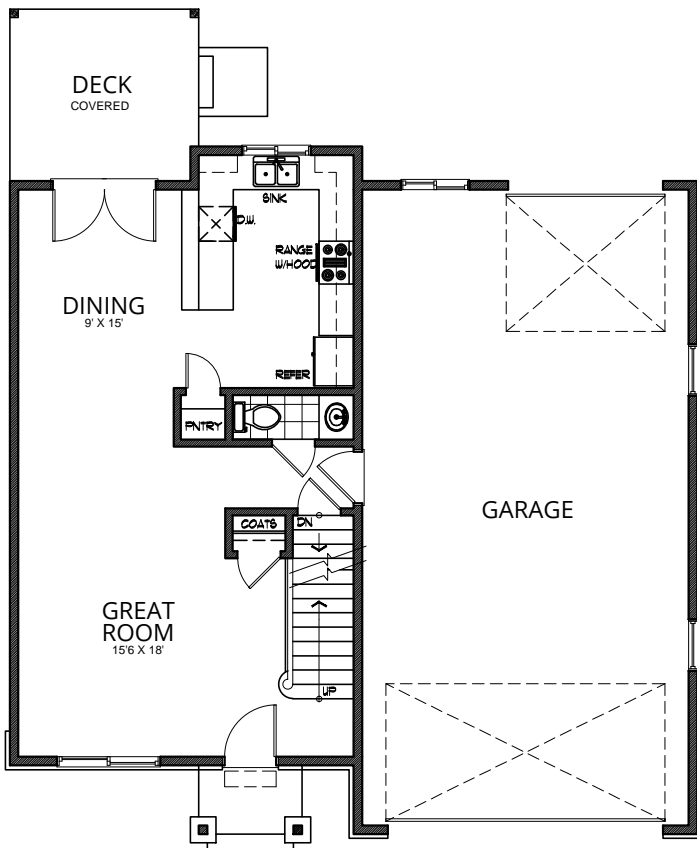

# SPOKANE HOUSE PLANS

509.362.2214

.com

- 3 BEDROOMS
- 2.5 BATHS
- 2+ CAR GARAGE
- 1389 SQ FT
- 40' WIDTH
- 40' DEPTH

FULL BASEMENT

**Main Floor**  
717 sq ft

**1389-T**